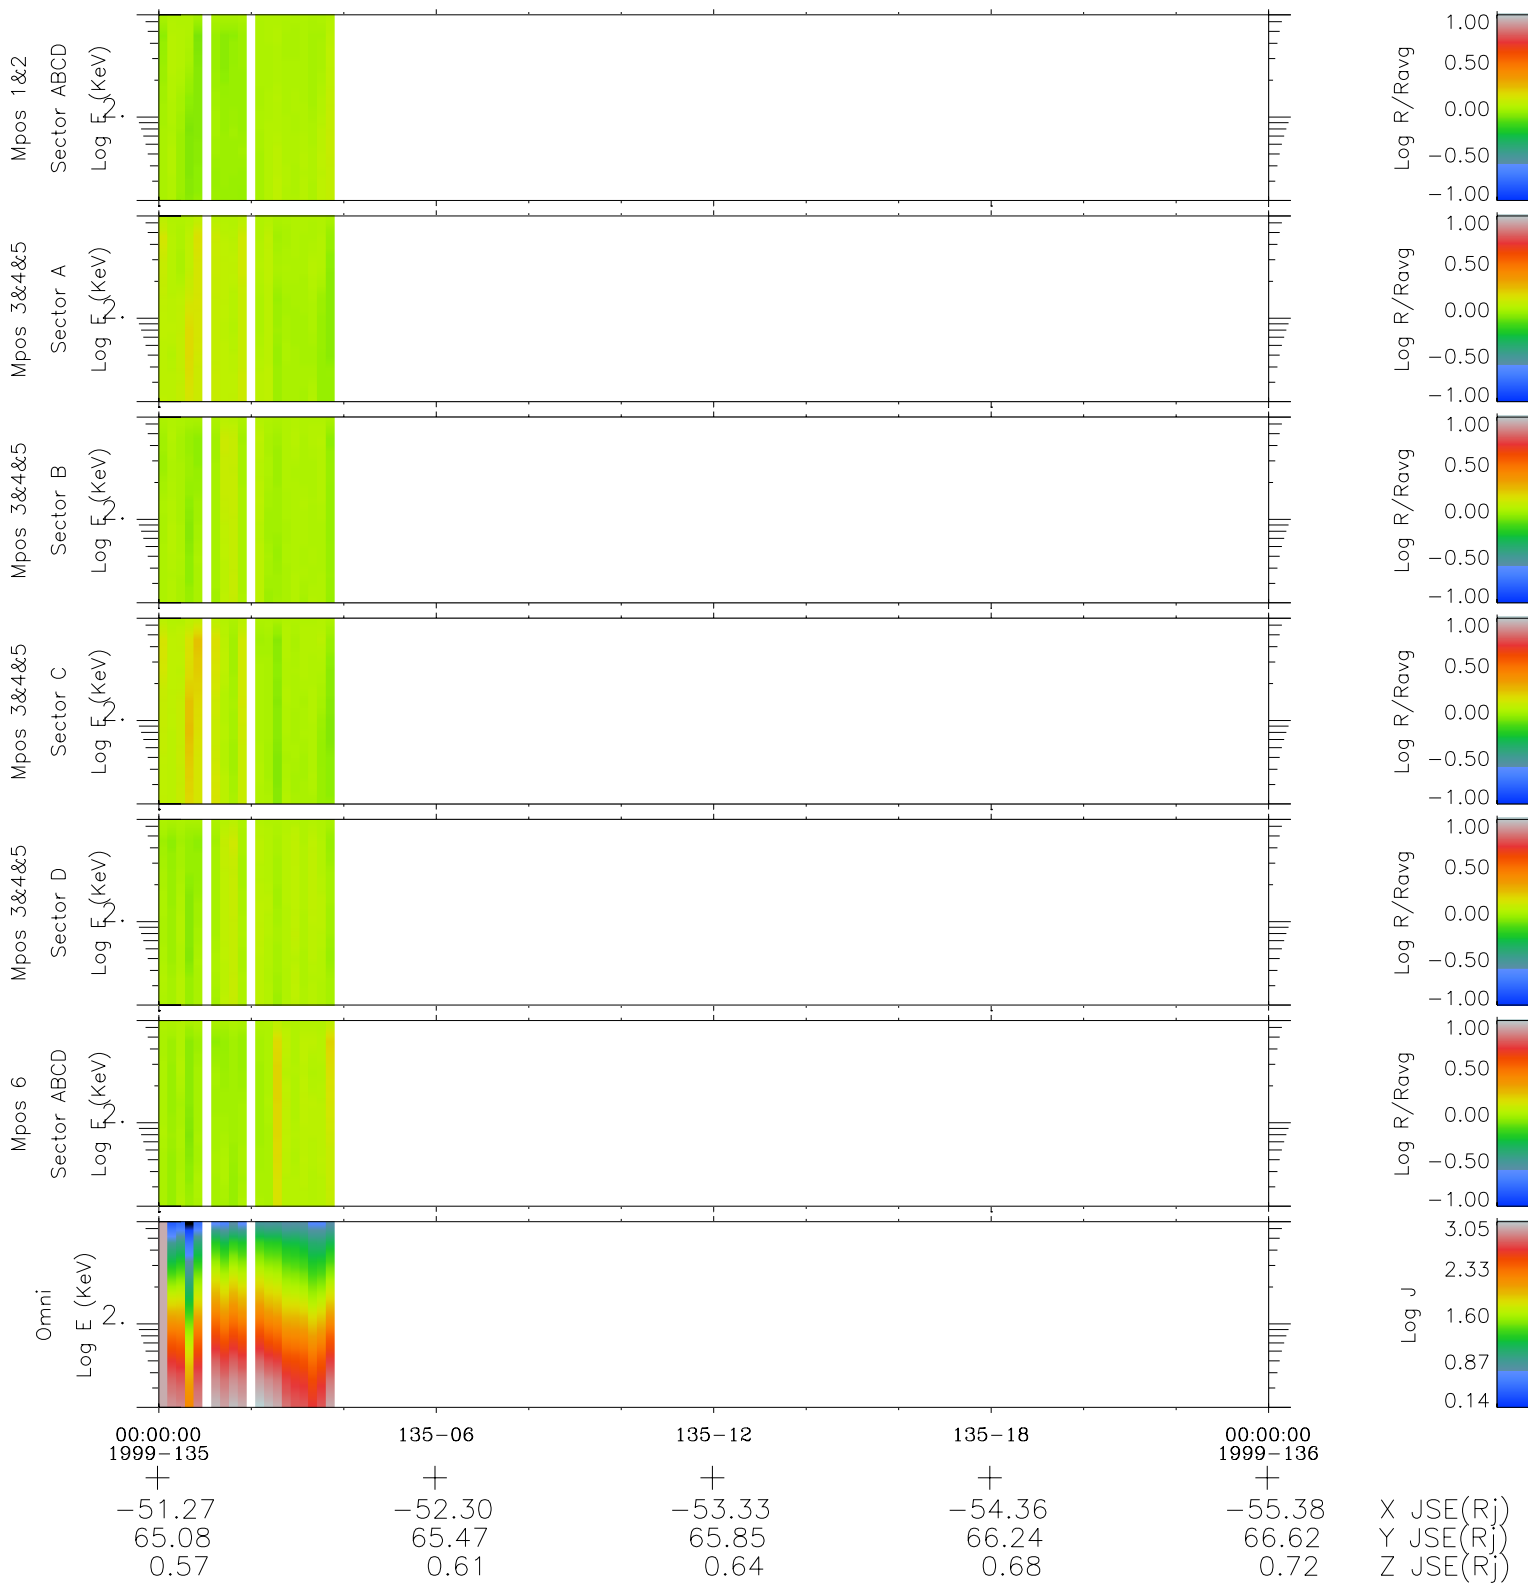

# Galileo EPD Real Time R6 Electrons Spectra 99135

Software Version: RTSPEC\_R6 V 1.20  
 Data Production: 06-03-00  
 Plot Production: Sun Sep 16 22:20:35 2001  
 Color File: wondr3  
 Geofactor File: 1.1

- ◇ = Jupiter look direction
- = Corotation look direction