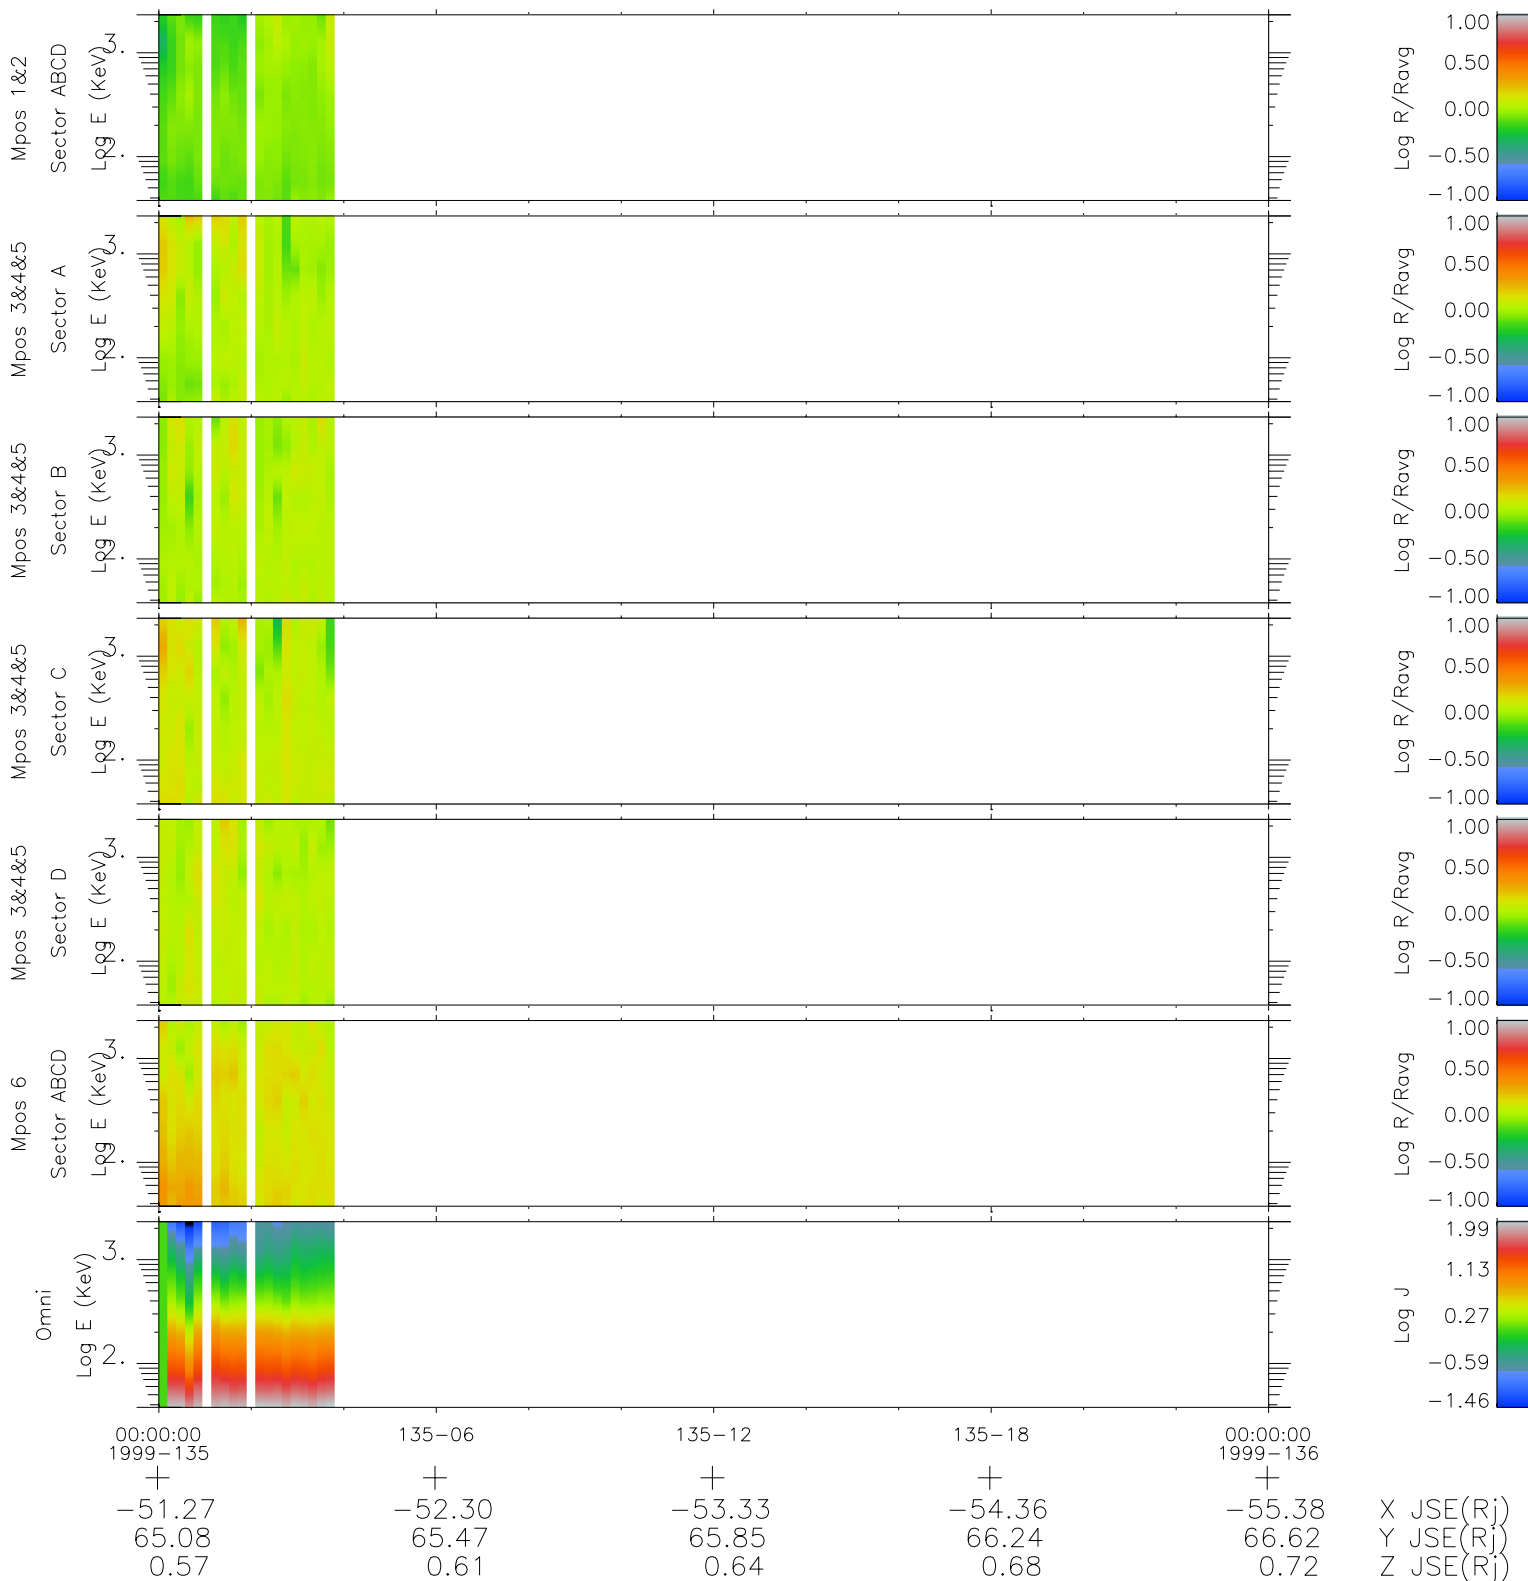

Galileo EPD Real Time R6 Ions Spectra 99135

Software Version: RTSPEC_R6 V 1.20
 Data Production: 06-03-00
 Plot Production: Sun Sep 16 22:20:32 2001
 Color File: wondr3
 Geofactor File: 1.1

- ◇ = Jupiter look direction
- = Corotation look direction