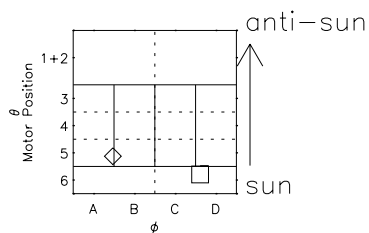

Galileo EPD Real Time R6 Ions Spectra 99135

Software Version: RTSPEC_R6 V 1.20
 Data Production: 06-03-00
 Plot Production: Sun Sep 16 22:20:32 2001
 Color File: wondr3
 Geofactor File: 1.1

- ◇ = Jupiter look direction
- = Corotation look direction