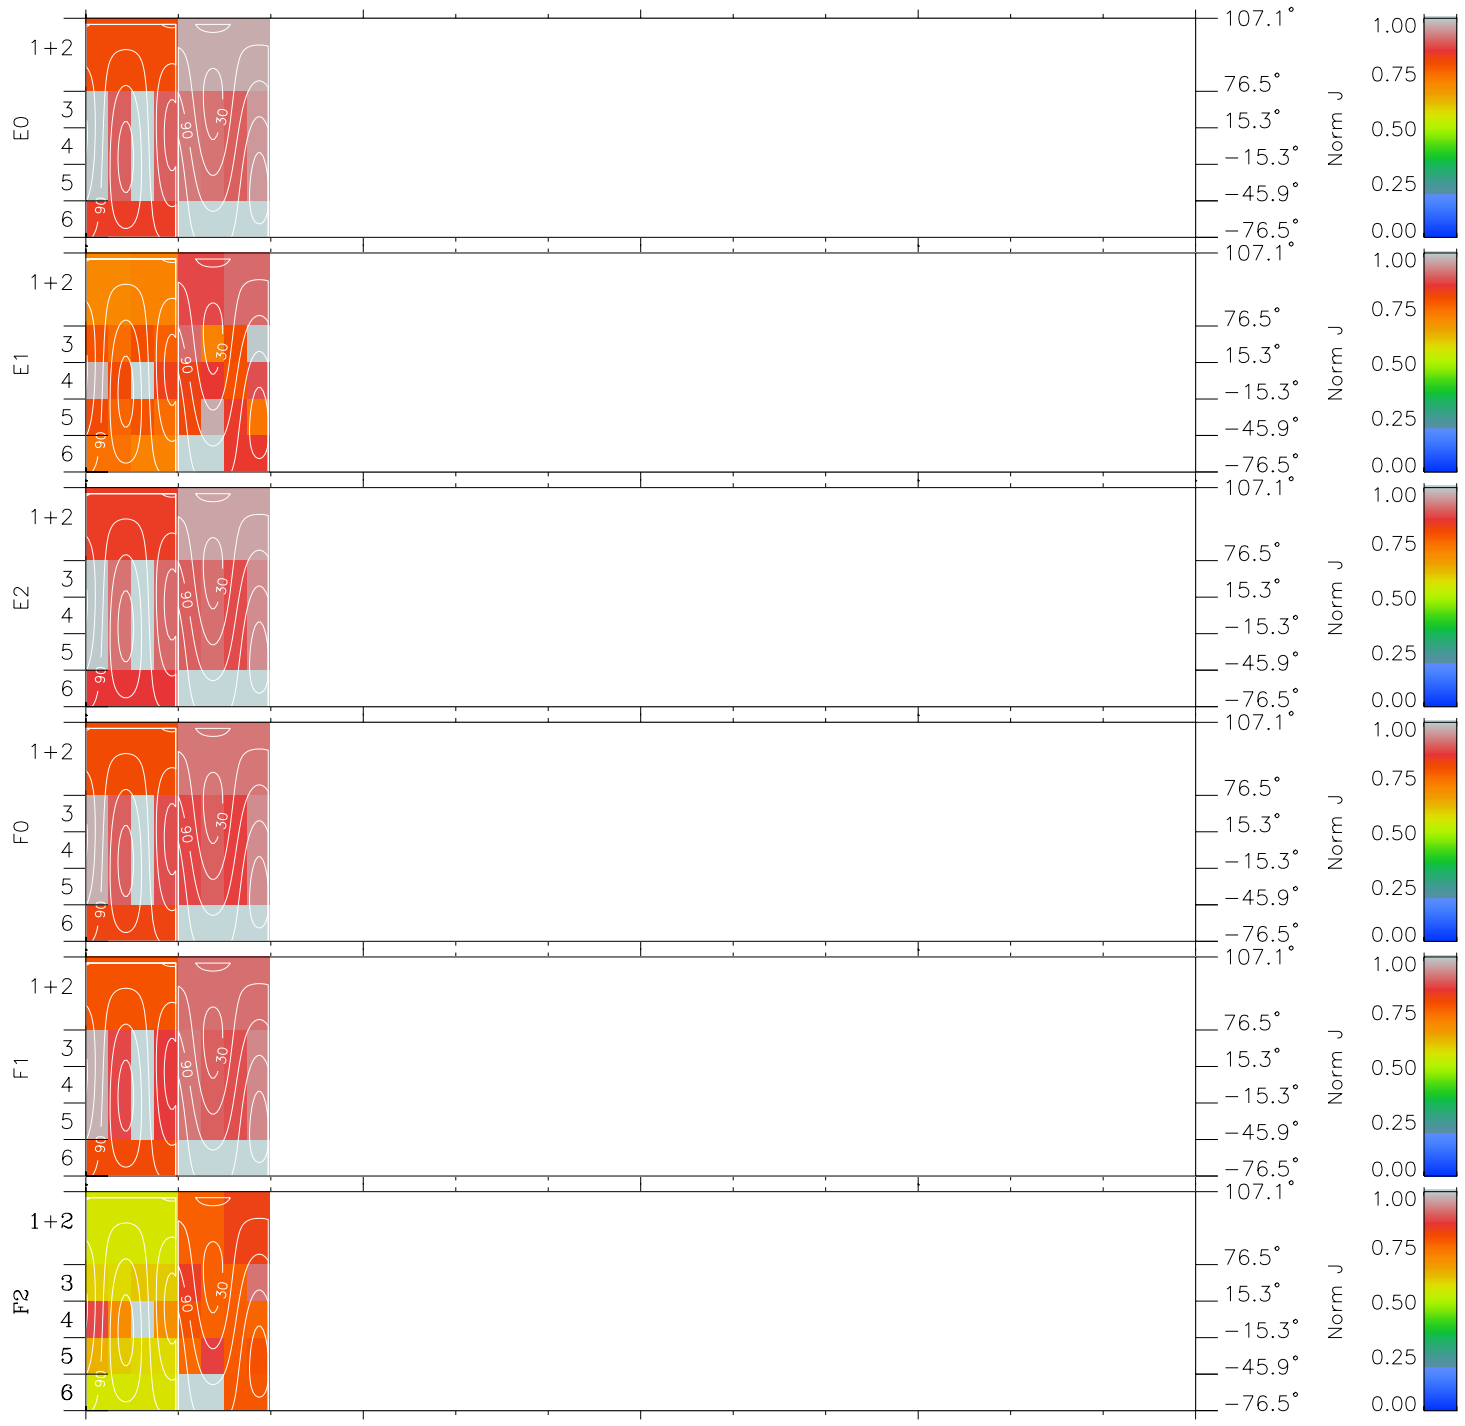

Galileo EPD Real Time All-Sky Anisotropies 99135

Software Version: RTSKY_NORM V 1.20
 Data Production: 06-03-00
 Plot Production: Sun Sep 16 22:20:51 2001
 Color File: wondr3
 Geofactor File: 1.1

00:00:00 1999-135	135-06	135-12	135-18	00:00:00 1999-136	
+	+	+	+	+	
-51.27	-52.30	-53.33	-54.36	-55.38	X JSE(R _j)
65.08	65.47	65.85	66.24	66.62	Y JSE(R _j)
0.57	0.61	0.64	0.68	0.72	Z JSE(R _j)

- ◇ = Jupiter look direction
- = Corotation look direction