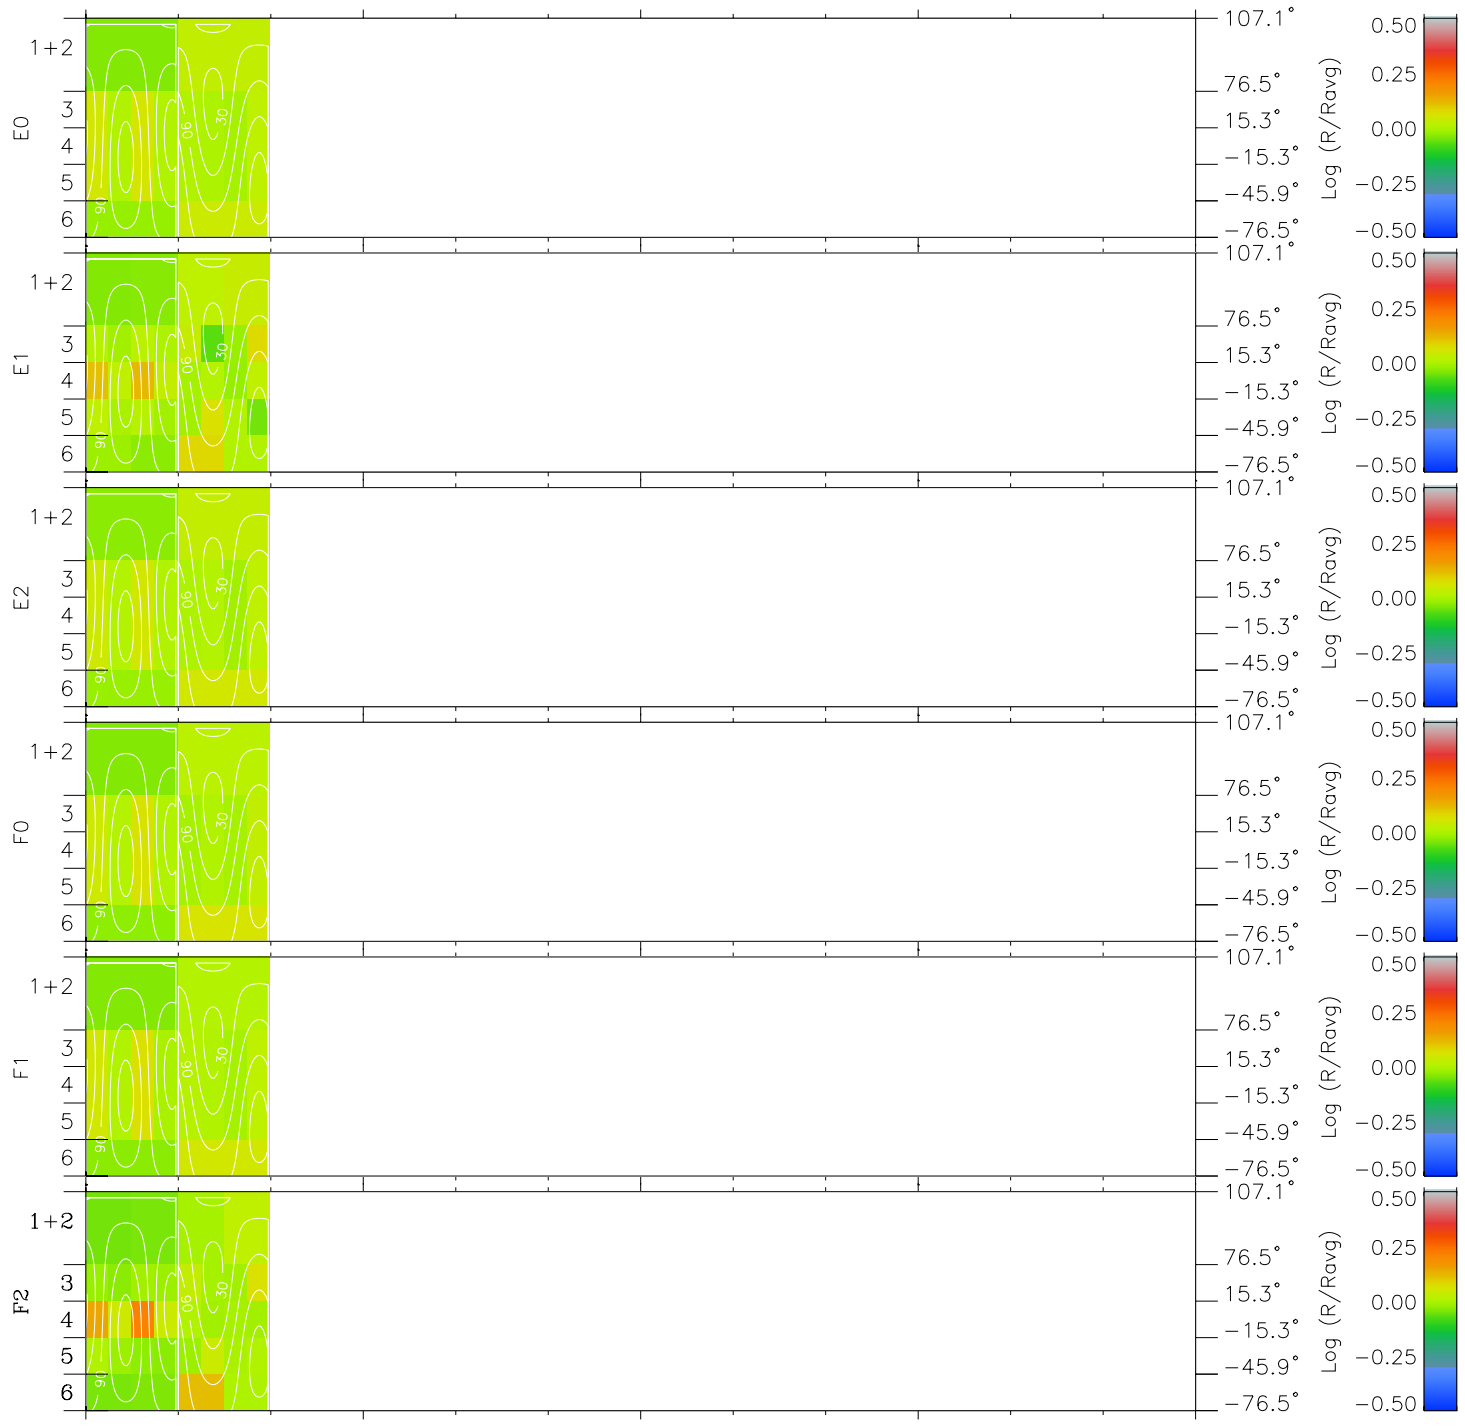

# Galileo EPD Real Time All-Sky Anisotropies 99135

Software Version: RTSKY\_MEAN V 1.20  
 Data Production: 06-03-00  
 Plot Production: Sun Sep 16 22:20:42 2001  
 Color File: wondr3  
 Geofactor File: 1.1

00:00:00 1999-135	135-06	135-12	135-18	00:00:00 1999-136	X JSE( $R_j$ )	Y JSE( $R_j$ )	Z JSE( $R_j$ )
+ -51.27 65.08 0.57	+ -52.30 65.47 0.61	+ -53.33 65.85 0.64	+ -54.36 66.24 0.68	+ -55.38 66.62 0.72			

- ◇ = Jupiter look direction
- = Corotation look direction