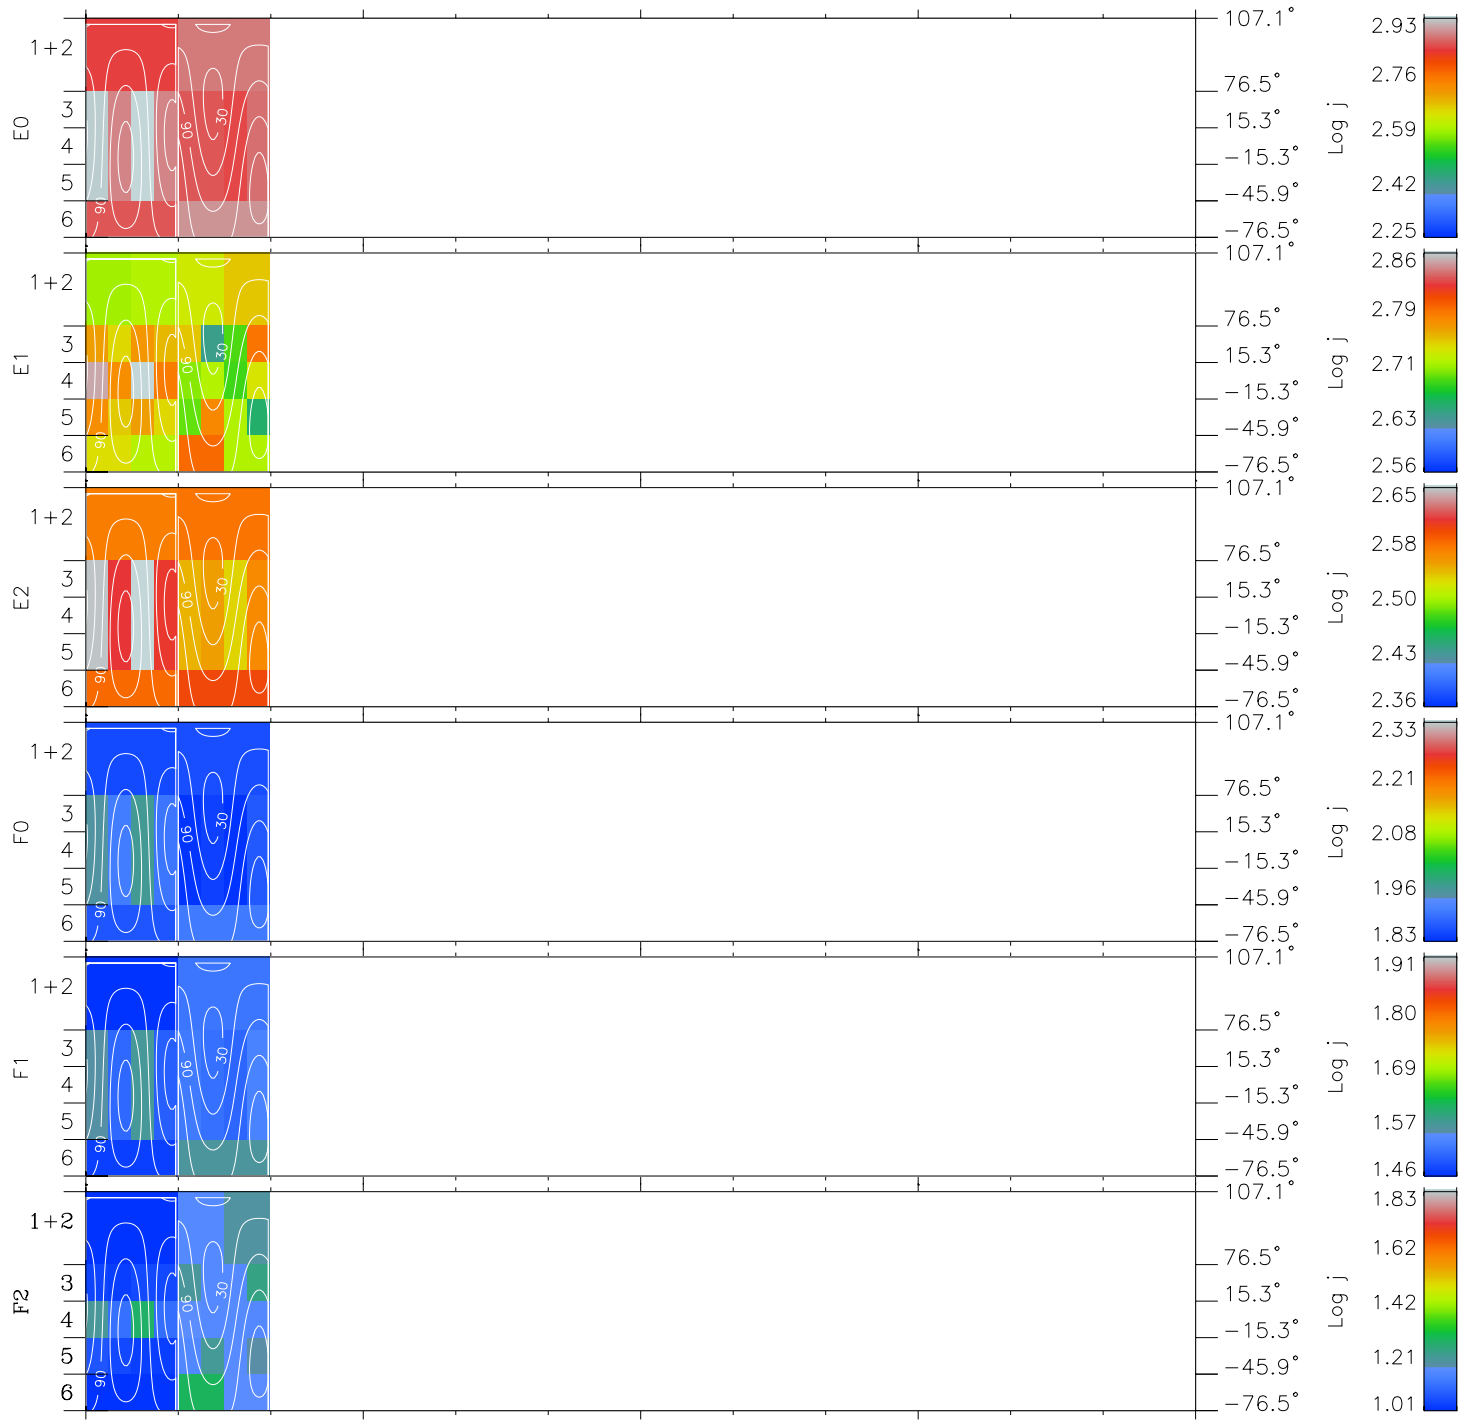

# Galileo EPD Real Time All-Sky Anisotropies 99135

Software Version: RTSKY\_FLUX V 1.20  
 Data Production: 06-03-00  
 Plot Production: Sun Sep 16 22:20:47 2001  
 Color File: wondr3  
 Geofactor File: 1.1

00:00:00 1999-135	135-06	135-12	135-18	00:00:00 1999-136	X JSE(R <sub>j</sub> )	Y JSE(R <sub>j</sub> )	Z JSE(R <sub>j</sub> )
+ -51.27 65.08 0.57	+ -52.30 65.47 0.61	+ -53.33 65.85 0.64	+ -54.36 66.24 0.68	+ -55.38 66.62 0.72			

- ◇ = Jupiter look direction
- = Corotation look direction