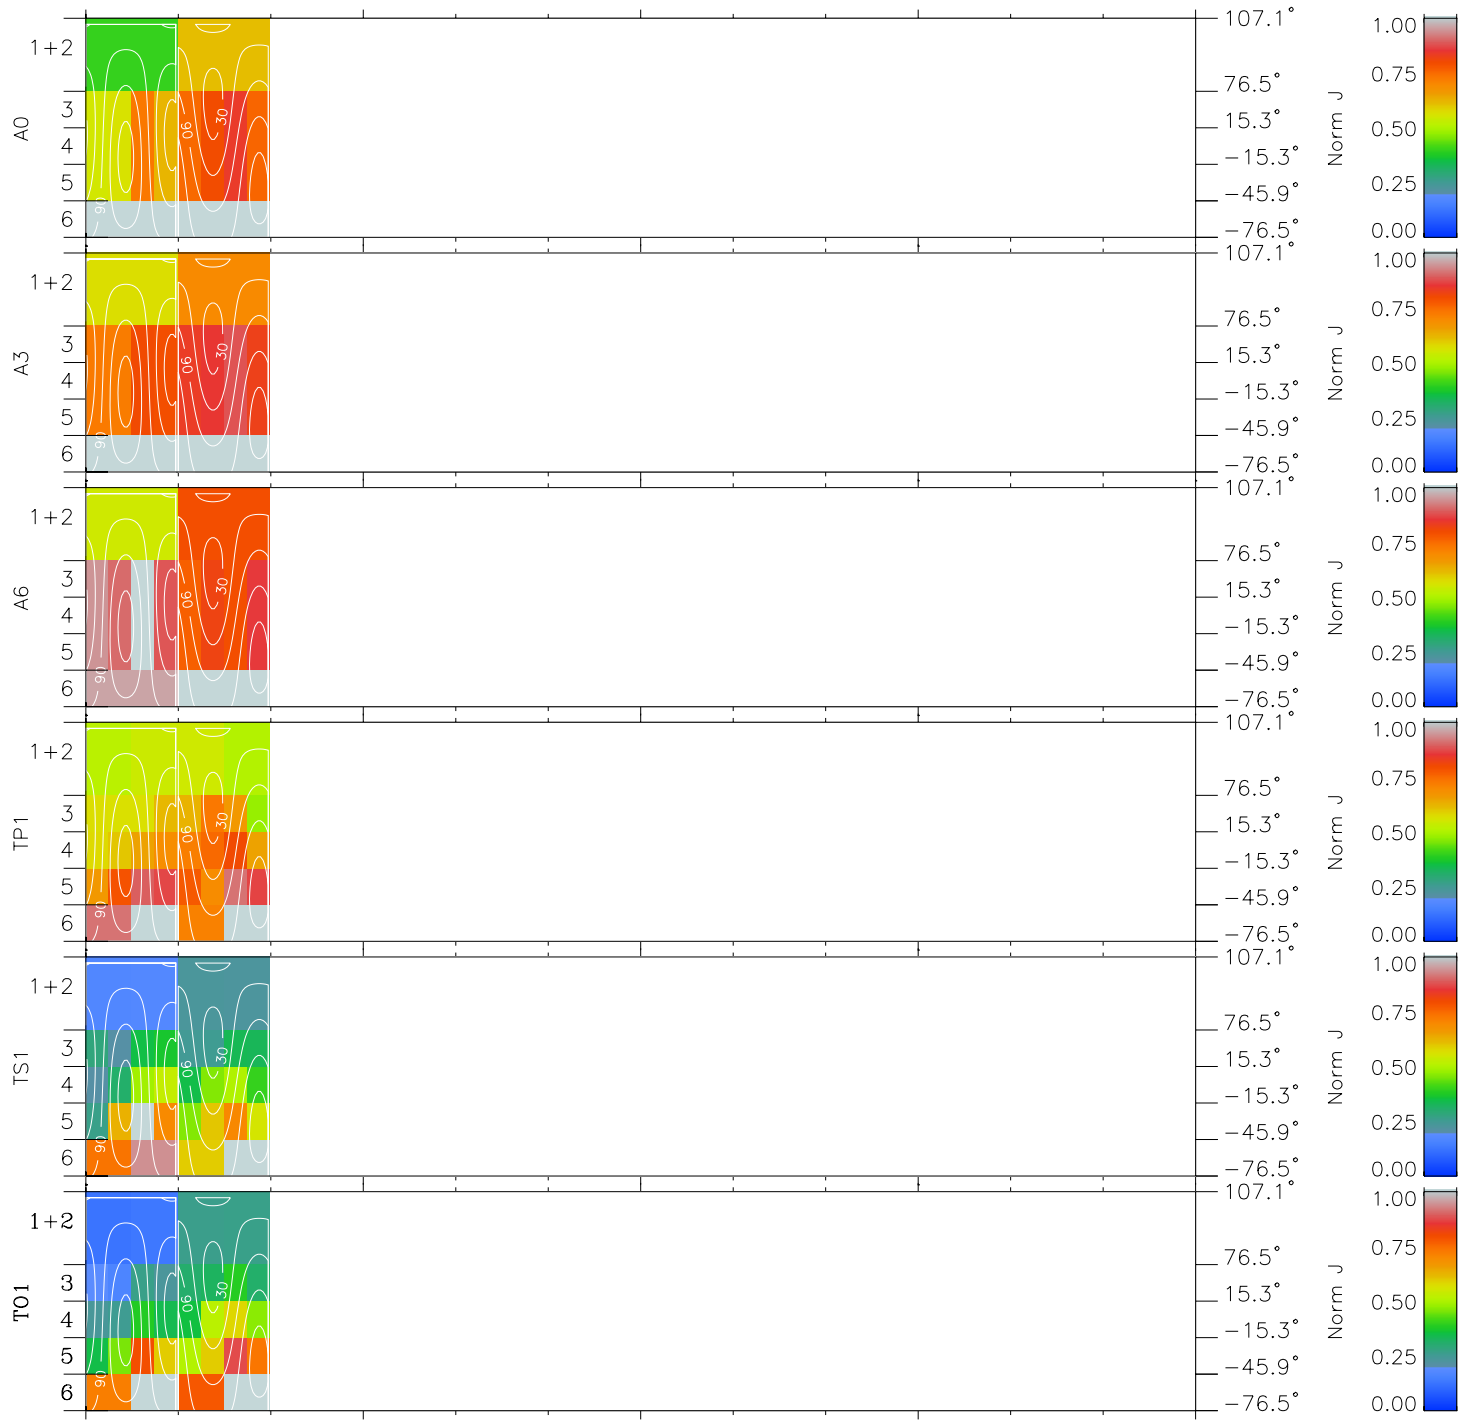

Galileo EPD Real Time All-Sky Anisotropies 99135

Software Version: RTSKY_NORM V 1.20
 Data Production: 06-03-00
 Plot Production: Sun Sep 16 22:20:49 2001
 Color File: wondr3
 Geofactor File: 1.1

00:00:00 1999-135	135-06	135-12	135-18	00:00:00 1999-136	X JSE(R _j)	Y JSE(R _j)	Z JSE(R _j)
+ -51.27 65.08 0.57	+ -52.30 65.47 0.61	+ -53.33 65.85 0.64	+ -54.36 66.24 0.68	+ -55.38 66.62 0.72			

- ◇ = Jupiter look direction
- = Corotation look direction