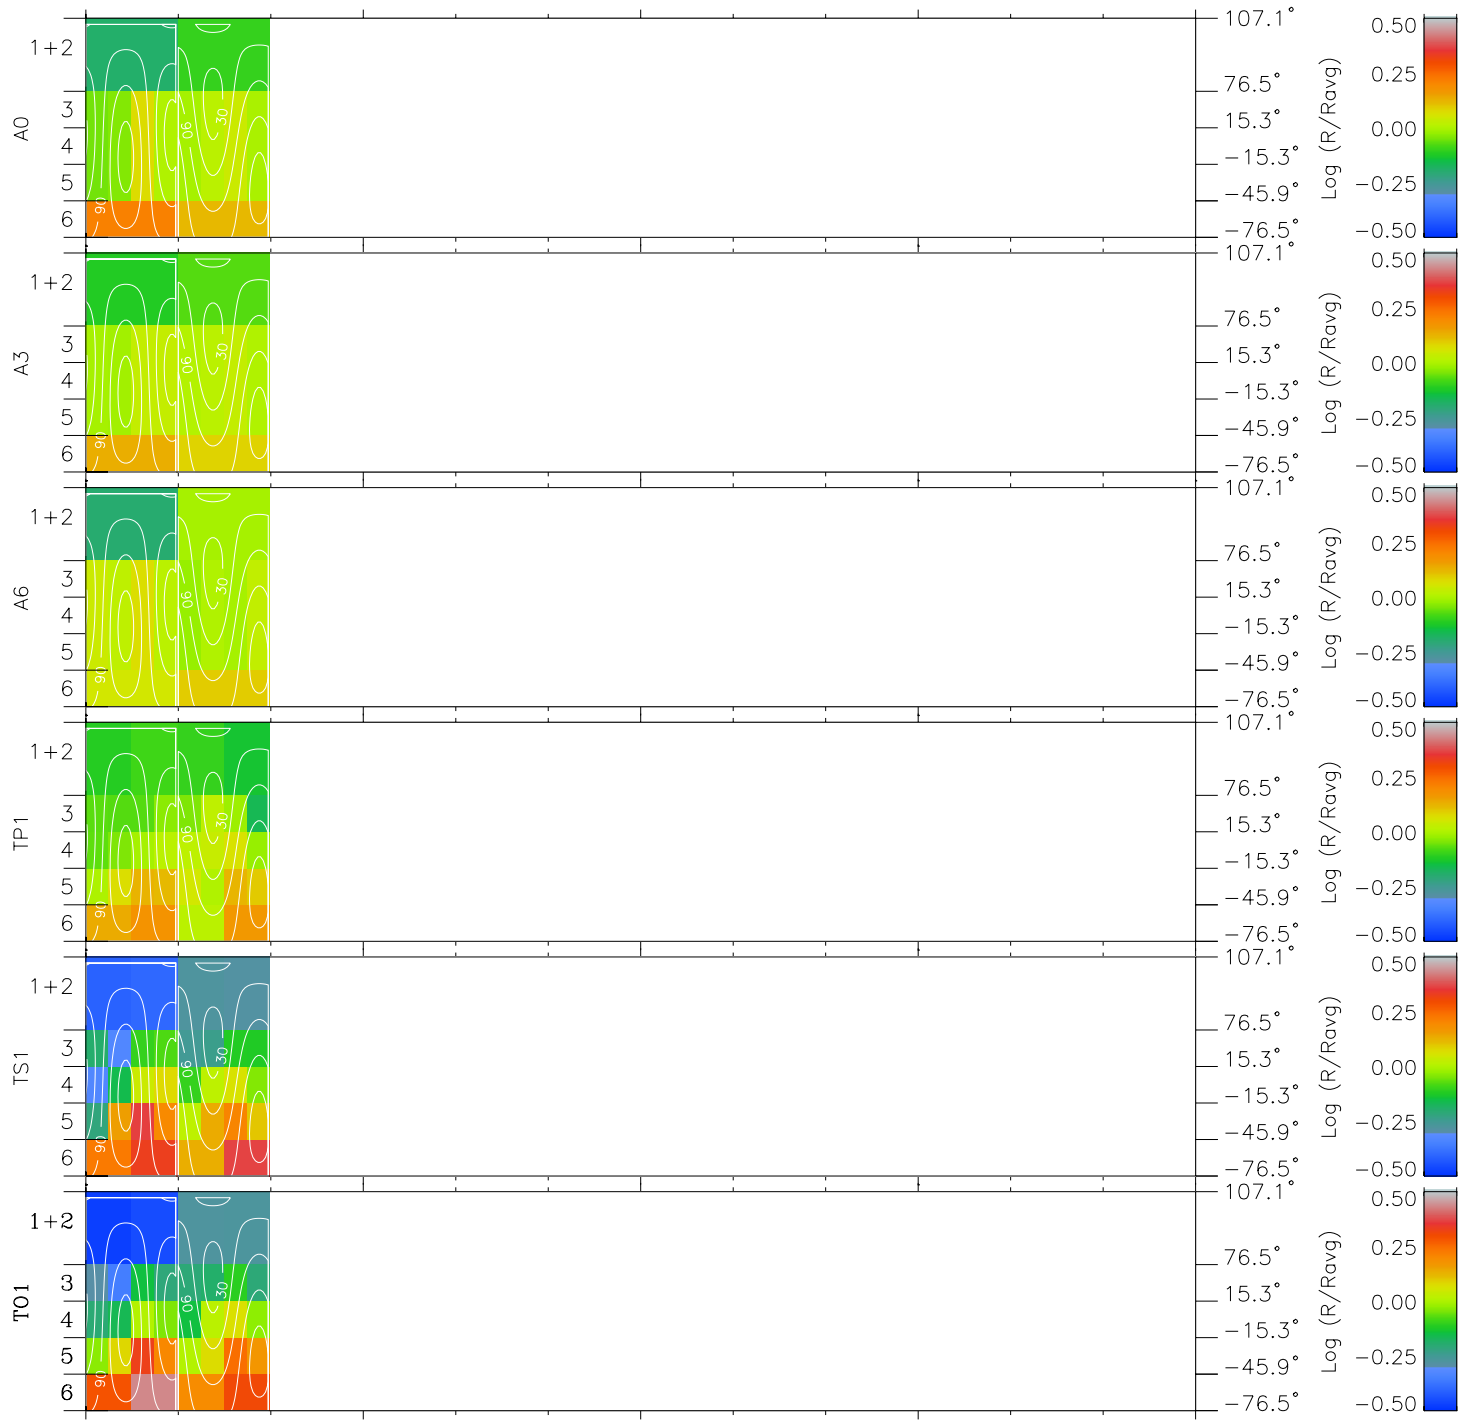

Galileo EPD Real Time All-Sky Anisotropies 99135

Software Version: RTSKY_MEAN V 1.20
Data Production: 06-03-00
Plot Production: Sun Sep 16 22:20:40 2001
Color File: wondr3
Geofactor File: 1.1

| 00:00:00 1999-135 | 135-06 | 135-12 | 135-18 | 00:00:00 1999-136 | |
|----------------------|--------|--------|--------|----------------------|------------------------|
| + | + | + | + | + | X JSE(R _j) |
| -51.27 | -52.30 | -53.33 | -54.36 | -55.38 | Y JSE(R _j) |
| 65.08 | 65.47 | 65.85 | 66.24 | 66.62 | Z JSE(R _j) |
| 0.57 | 0.61 | 0.64 | 0.68 | 0.72 | |

- ◇ = Jupiter look direction
- = Corotation look direction