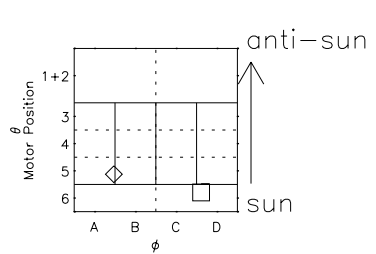

Galileo EPD Real Time All-Sky Anisotropies 99135

Software Version: RTSKY_FLUX V 1.20
 Data Production: 06-03-00
 Plot Production: Sun Sep 16 22:20:45 2001
 Color File: wondr3
 Geofactor File: 1.1

| Time | 135-06 | 135-12 | 135-18 | 00:00:00 1999-136 | X JSE(R _j) | Y JSE(R _j) | Z JSE(R _j) |
|-------------------|--------|--------|--------|-------------------|------------------------|------------------------|------------------------|
| 00:00:00 1999-135 | -51.27 | -53.33 | -54.36 | -55.38 | | | |
| | 65.08 | 65.85 | 66.24 | 66.62 | | | |
| | 0.57 | 0.64 | 0.68 | 0.72 | | | |

- ◇ = Jupiter look direction
- = Corotation look direction