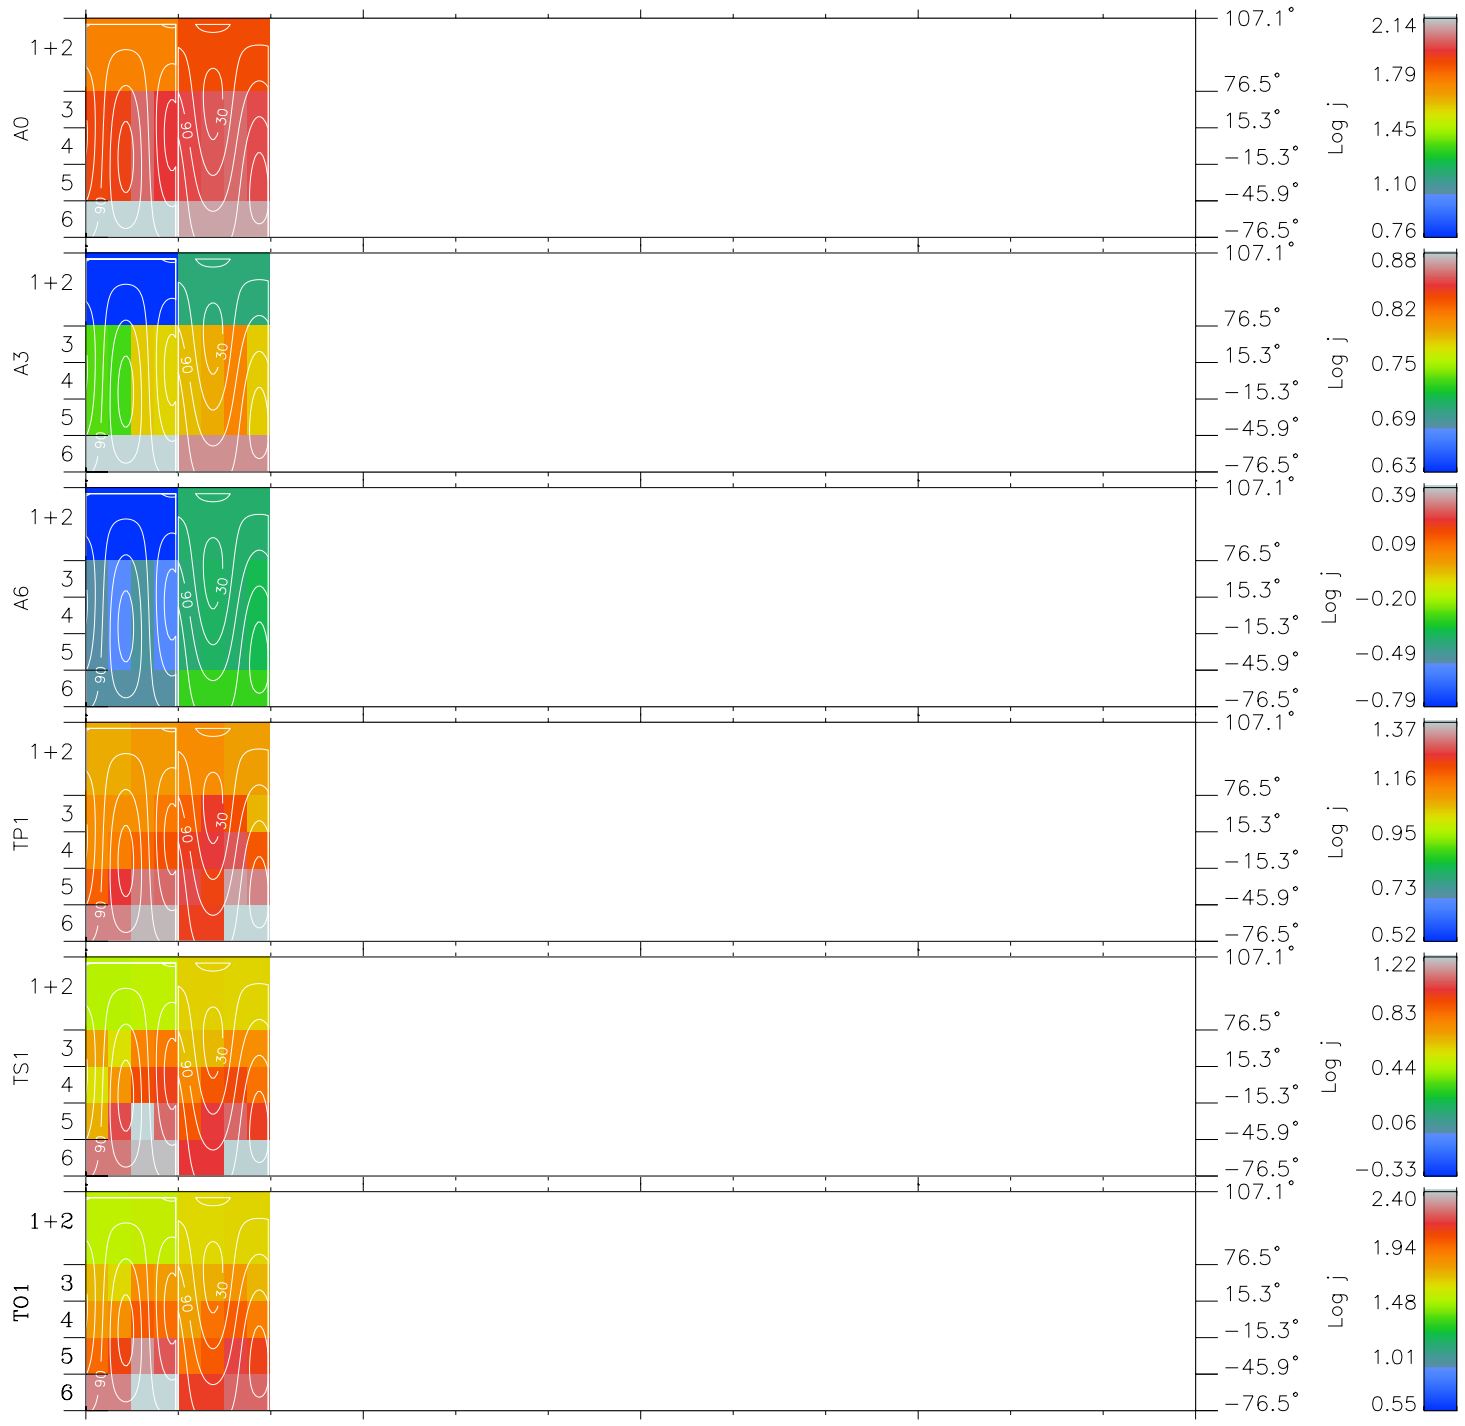

Galileo EPD Real Time All-Sky Anisotropies 99135

Software Version: RTSKY_FLUX V 1.20
 Data Production: 06-03-00
 Plot Production: Sun Sep 16 22:20:45 2001
 Color File: wondr3
 Geofactor File: 1.1

| Time | 135-06 | 135-12 | 135-18 | 00:00:00 1999-136 | X JSE(R _j) | Y JSE(R _j) | Z JSE(R _j) |
|-------------------|--------|--------|--------|-------------------|------------------------|------------------------|------------------------|
| 00:00:00 1999-135 | -51.27 | -53.33 | -54.36 | -55.38 | | | |
| | 65.08 | 65.85 | 66.24 | 66.62 | | | |
| | 0.57 | 0.64 | 0.68 | 0.72 | | | |

- ◇ = Jupiter look direction
- = Corotation look direction