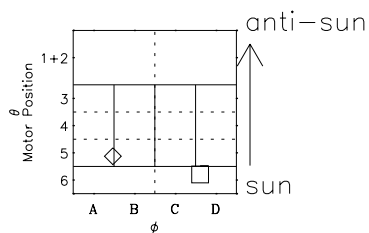

Galileo EPD Real-Time Omni 99135

Software Version: RTLINE_OMNI V 1.20
Data Production: 06-03-00
Plot Production: Sun Sep 16 22:21:19 2001

- ◇ = Jupiter look direction
- = Corotation look direction