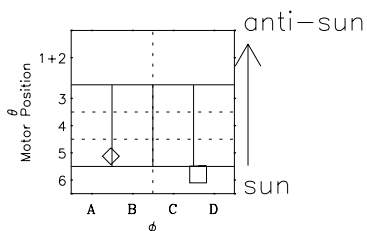

Galileo EPD Real-Time Six-Sector 99135

Software Version: RTLINE_R6 V 1.20
Data Production: 06-03-00
Plot Production: Sun Sep 16 22:21:23 2001

◇ = Jupiter look direction
□ = Corotation look direction