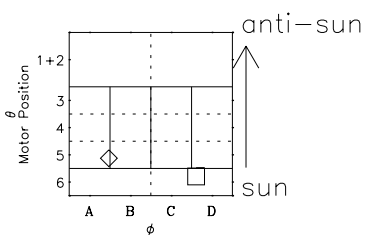

# Galileo EPD Real-Time Six-Sector 99135

Software Version: RTLINE\_R6 V 1.20  
Data Production: 06-03-00  
Plot Production: Sun Sep 16 22:21:23 2001

◇ = Jupiter look direction  
□ = Corotation look direction