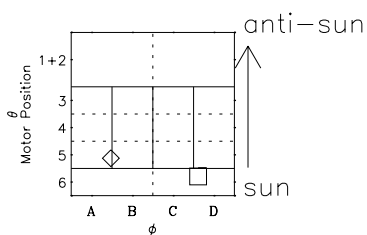

Galileo EPD Real-Time Six-Sector 99135

Software Version: RTLINE_R6 V 1.20
Data Production: 06-03-00
Plot Production: Sun Sep 16 22:21:22 2001

◇ = Jupiter look direction
□ = Corotation look direction