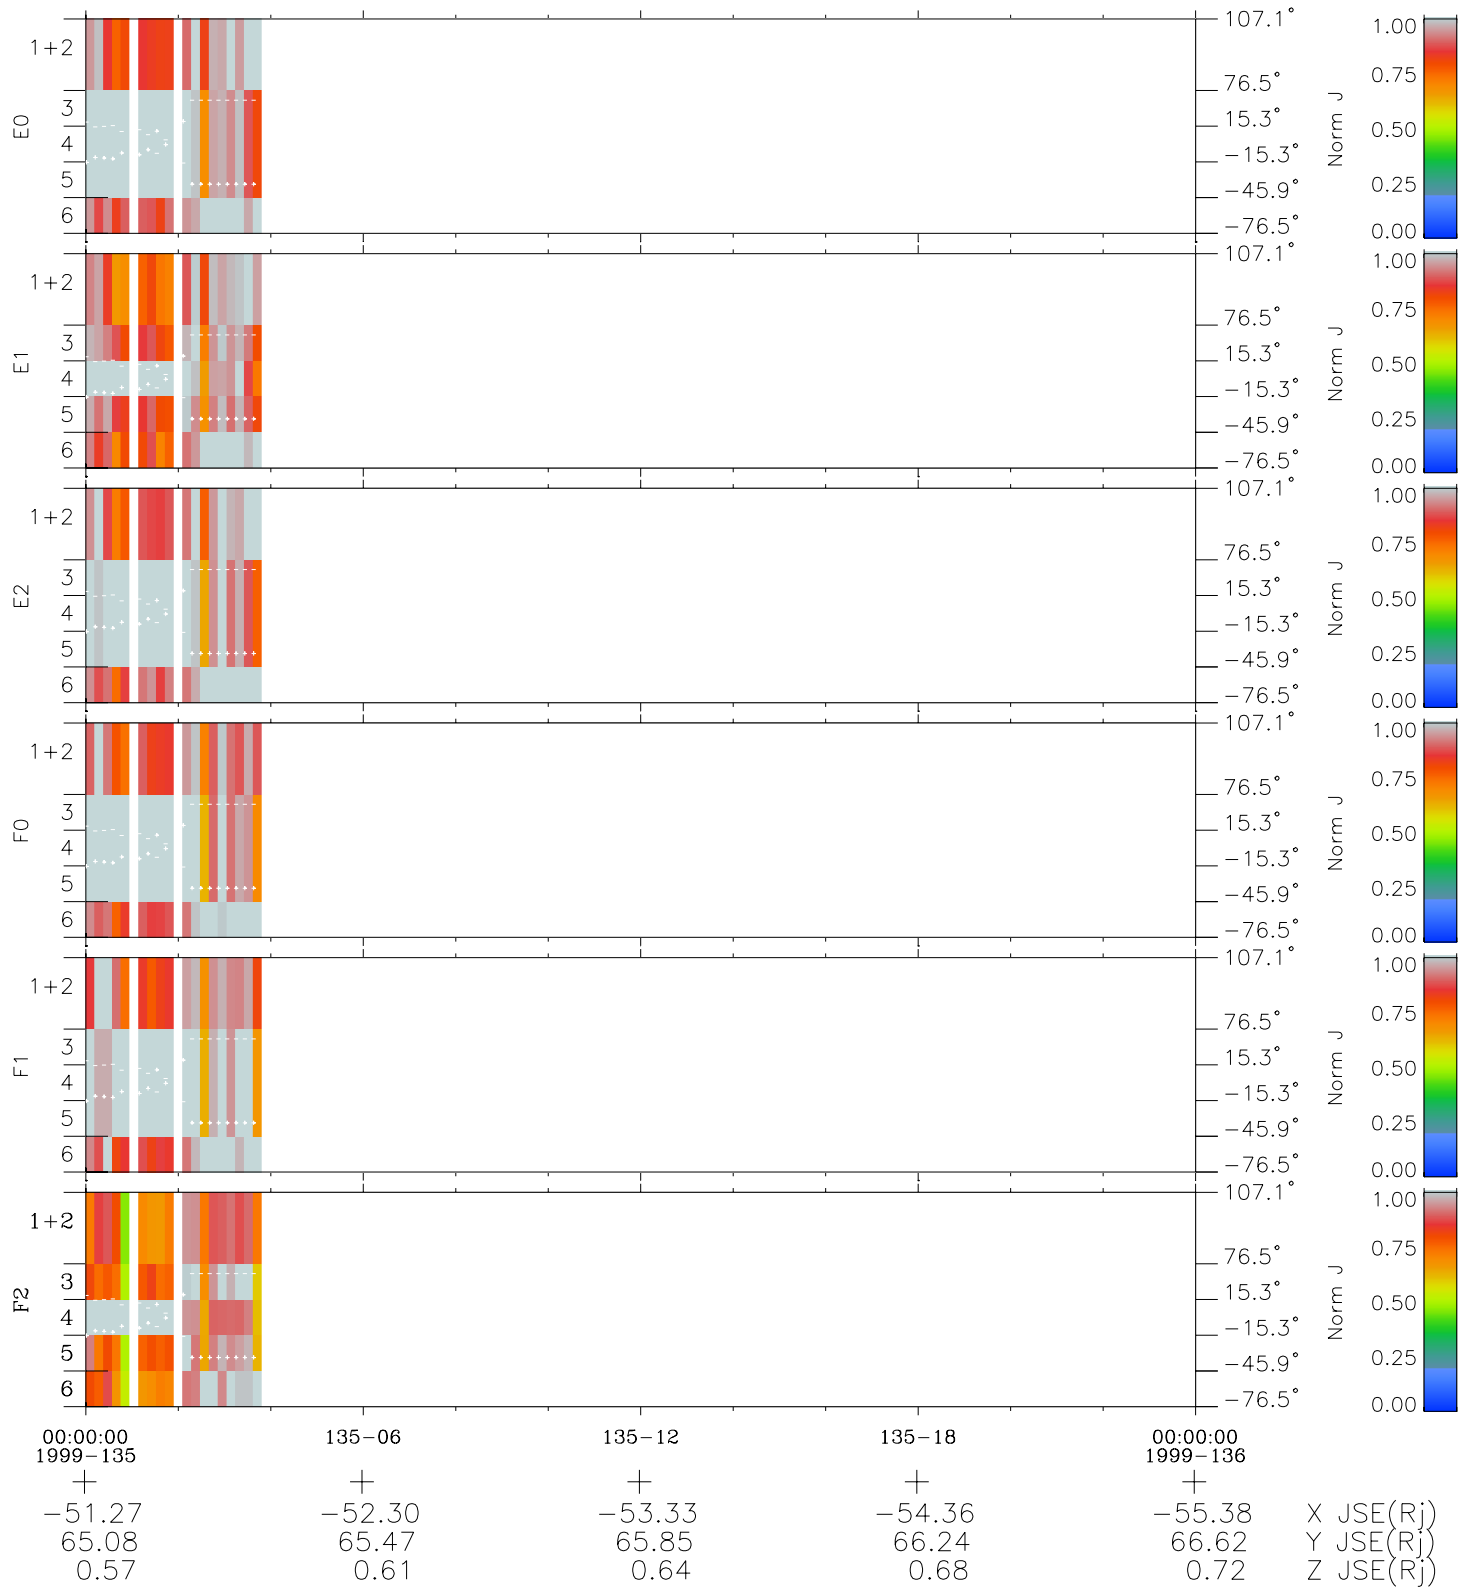

# Galileo EPD Real Elevation Anisotropies 99135

Software Version: RTELEV\_NORM V 1.20  
 Data Production: 06-03-00  
 Plot Production: Sun Sep 16 22:21:04 2001  
 Color File: wondr3  
 Geofactor File: 1.1

- ◇ = Jupiter look direction
- = Corotation look direction