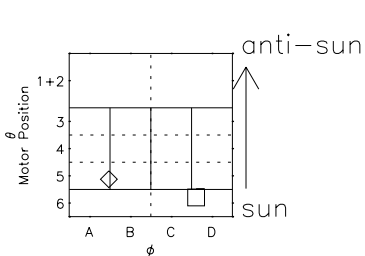

Galileo EPD Real Elevation Anisotropies 99135

Software Version: RTELEV_MEAN V 1.20
 Data Production: 06-03-00
 Plot Production: Sun Sep 16 22:20:56 2001
 Color File: wondr3
 Geofactor File: 1.1

- ◇ = Jupiter look direction
- = Corotation look direction