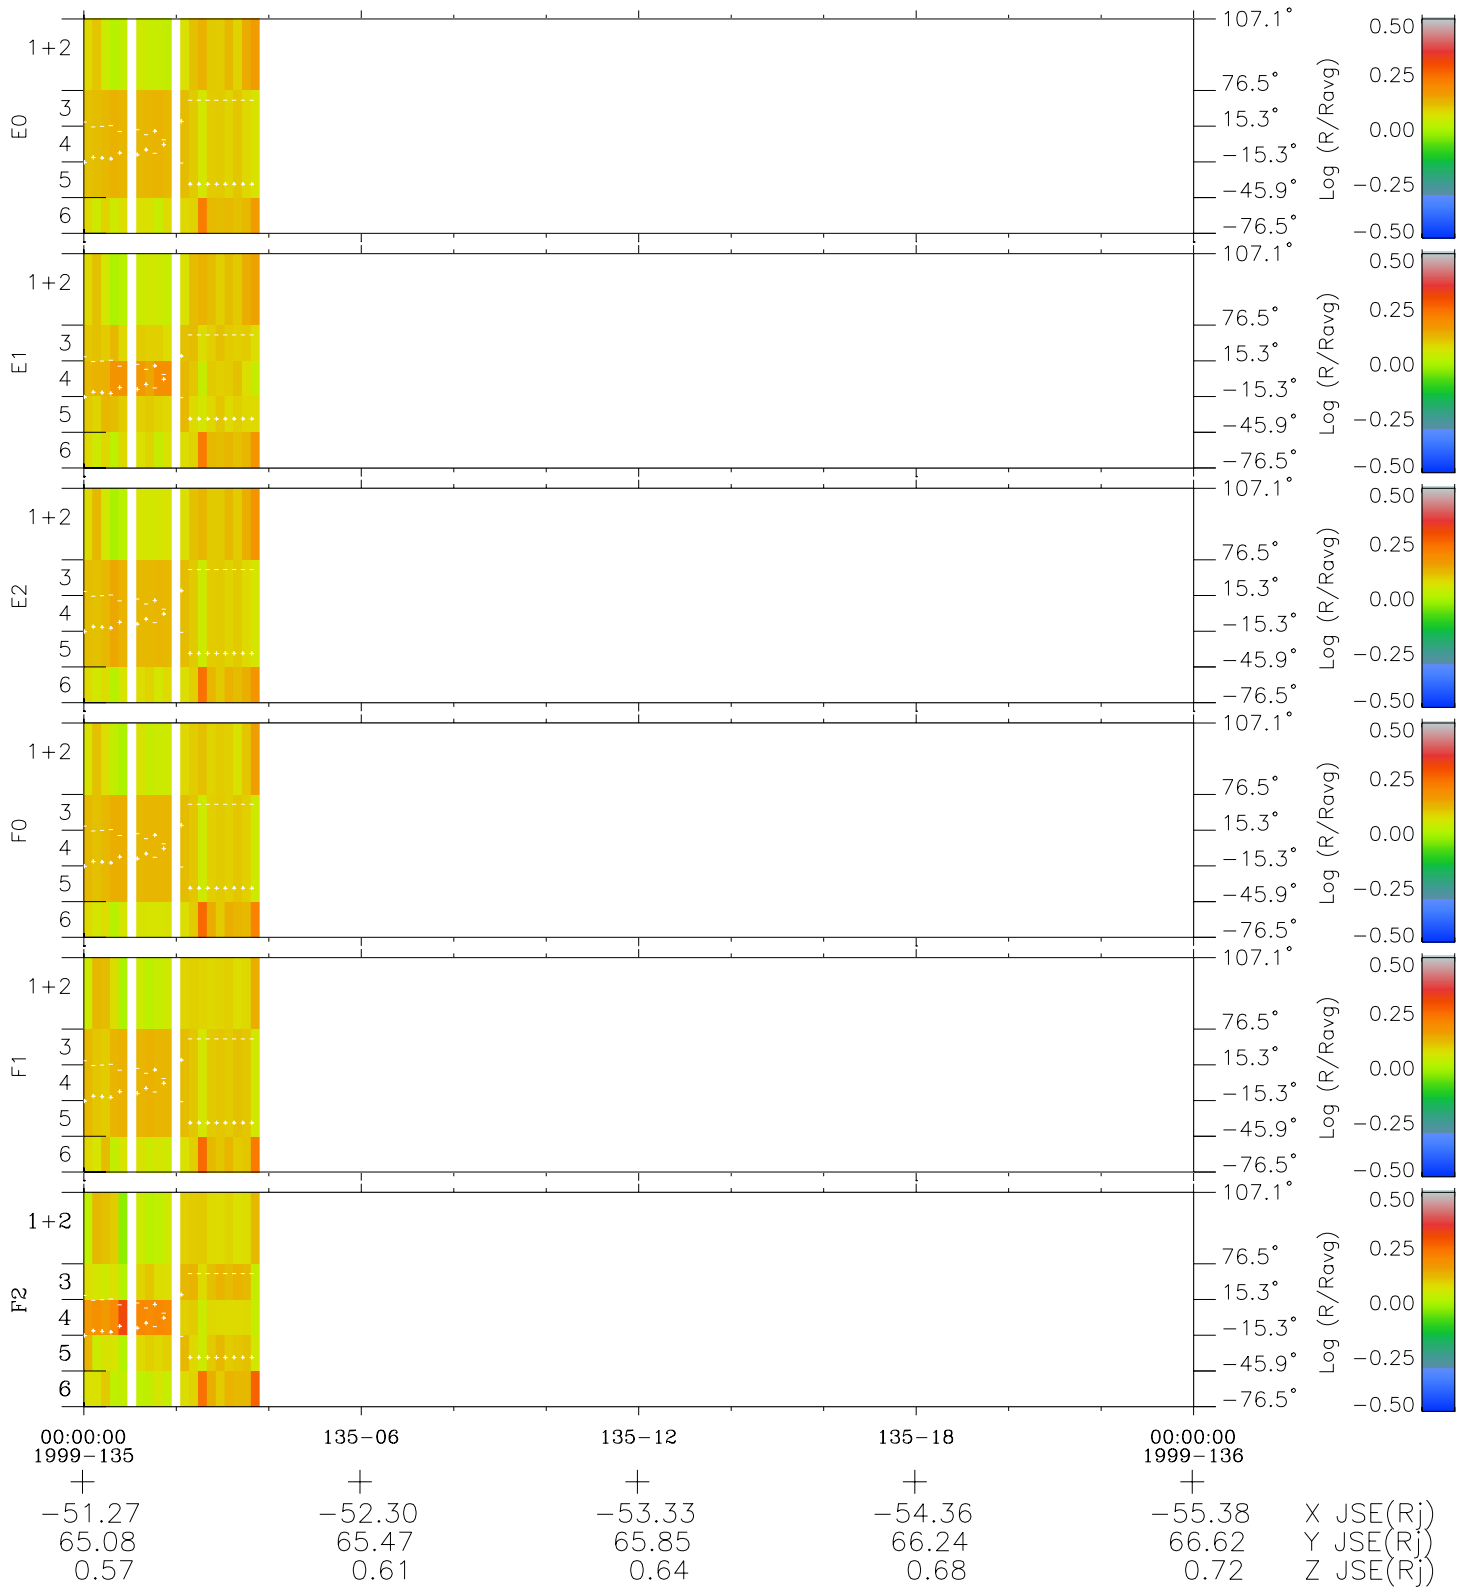

Galileo EPD Real Elevation Anisotropies 99135

Software Version: RTELEV_MEAN V 1.20
 Data Production: 06-03-00
 Plot Production: Sun Sep 16 22:20:56 2001
 Color File: wondr3
 Geofactor File: 1.1

- ◇ = Jupiter look direction
- = Corotation look direction