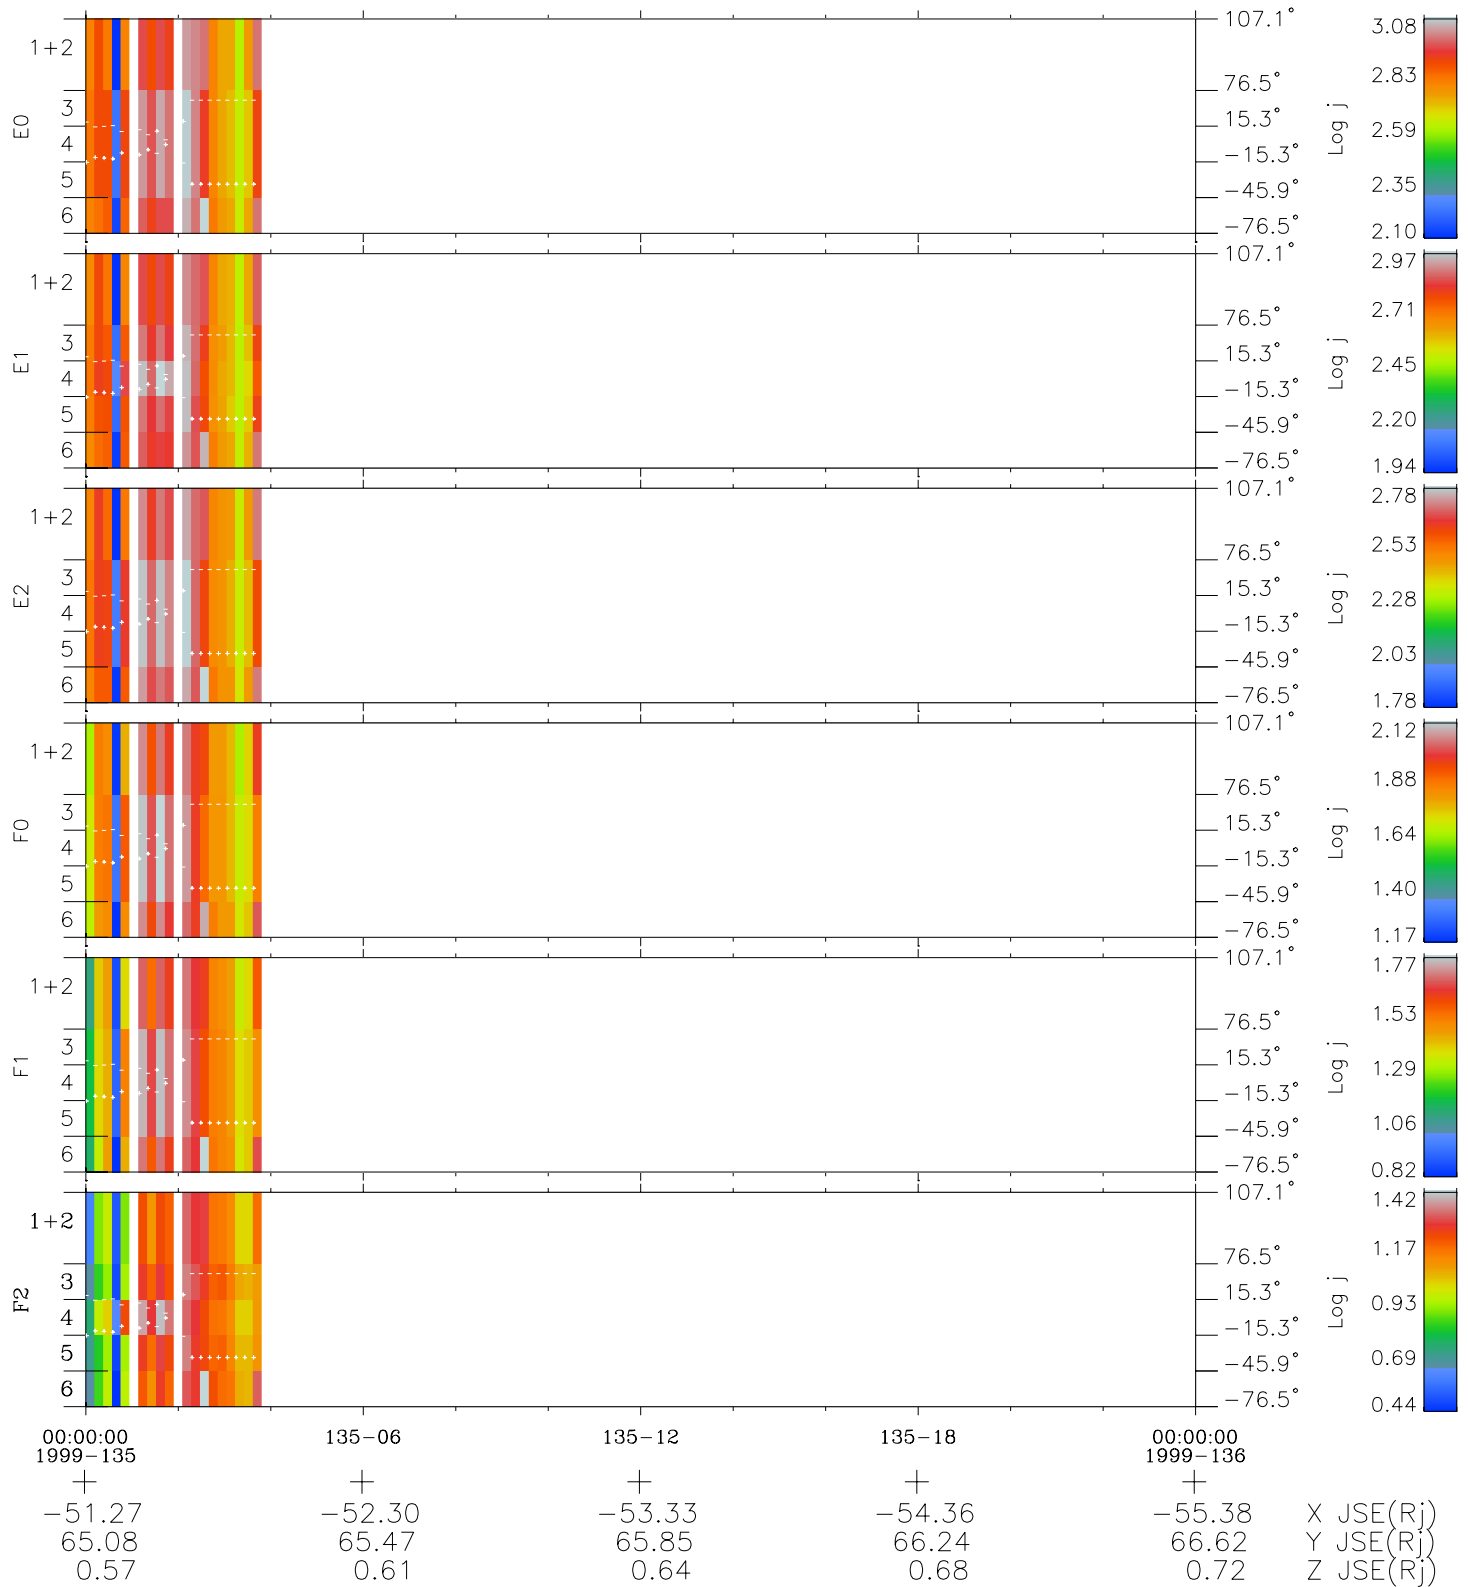

# Galileo EPD Real Elevation Anisotropies 99135

Software Version: RTELEV\_FLUX V 1.20  
 Data Production: 06-03-00  
 Plot Production: Sun Sep 16 22:21:00 2001  
 Color File: wondr3  
 Geofactor File: 1.1

◇ = Jupiter look direction  
 □ = Corotation look direction