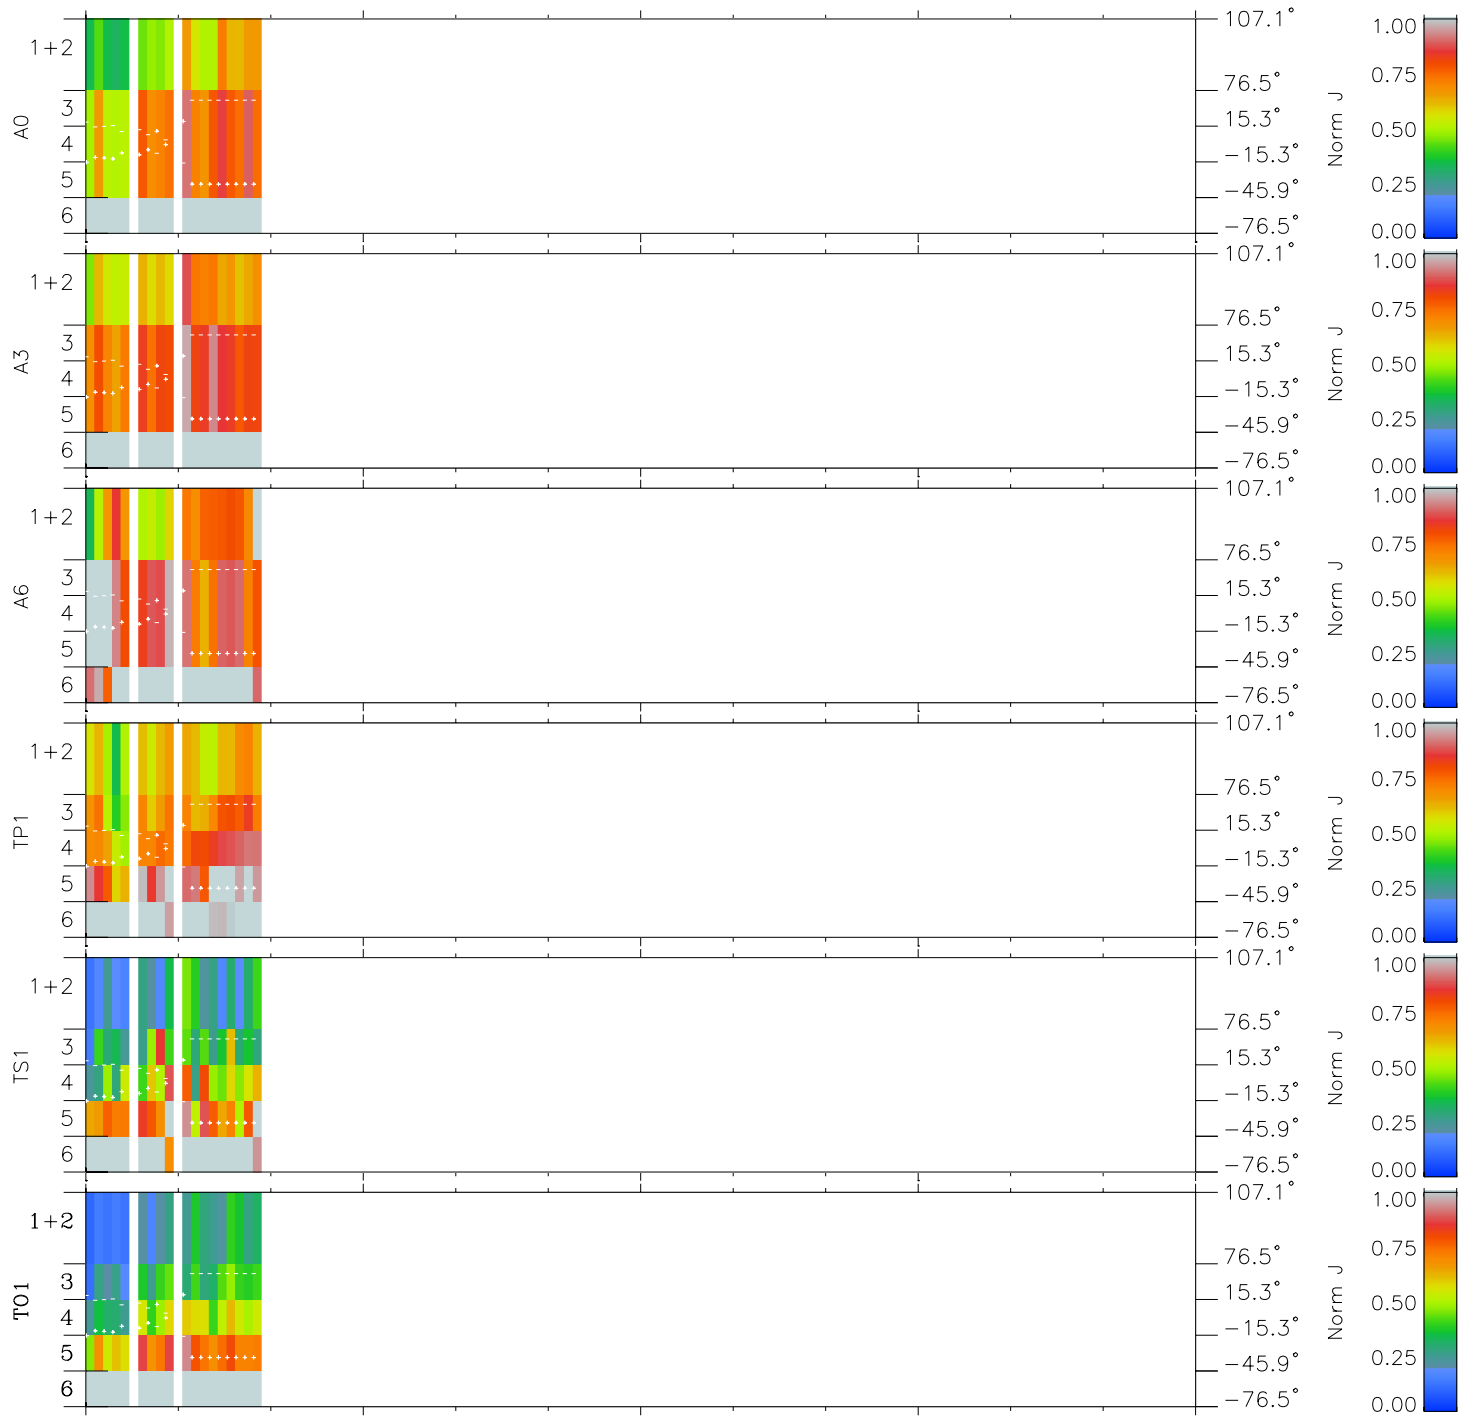

Galileo EPD Real Elevation Anisotropies 99135

Software Version: RTELEV_NORM V 1.20
 Data Production: 06-03-00
 Plot Production: Sun Sep 16 22:21:03 2001
 Color File: wondr3
 Geofactor File: 1.1

Time	135-06	135-12	135-18	00:00:00 1999-136	
+	+	+	+	+	X JSE(R _j)
-51.27	-52.30	-53.33	-54.36	-55.38	Y JSE(R _j)
65.08	65.47	65.85	66.24	66.62	Z JSE(R _j)
0.57	0.61	0.64	0.68	0.72	

- ◇ = Jupiter look direction
- = Corotation look direction