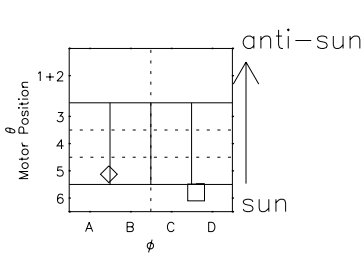

Galileo EPD Real Elevation Anisotropies 99135

Software Version: RTELEV_NORM V 1.20
 Data Production: 06-03-00
 Plot Production: Sun Sep 16 22:21:03 2001
 Color File: wondr3
 Geofactor File: 1.1

Time	135-06	135-12	135-18	00:00:00 1999-136	
+	+	+	+	+	X JSE(R _j)
-51.27	-52.30	-53.33	-54.36	-55.38	Y JSE(R _j)
65.08	65.47	65.85	66.24	66.62	Z JSE(R _j)
0.57	0.61	0.64	0.68	0.72	

- ◇ = Jupiter look direction
- = Corotation look direction