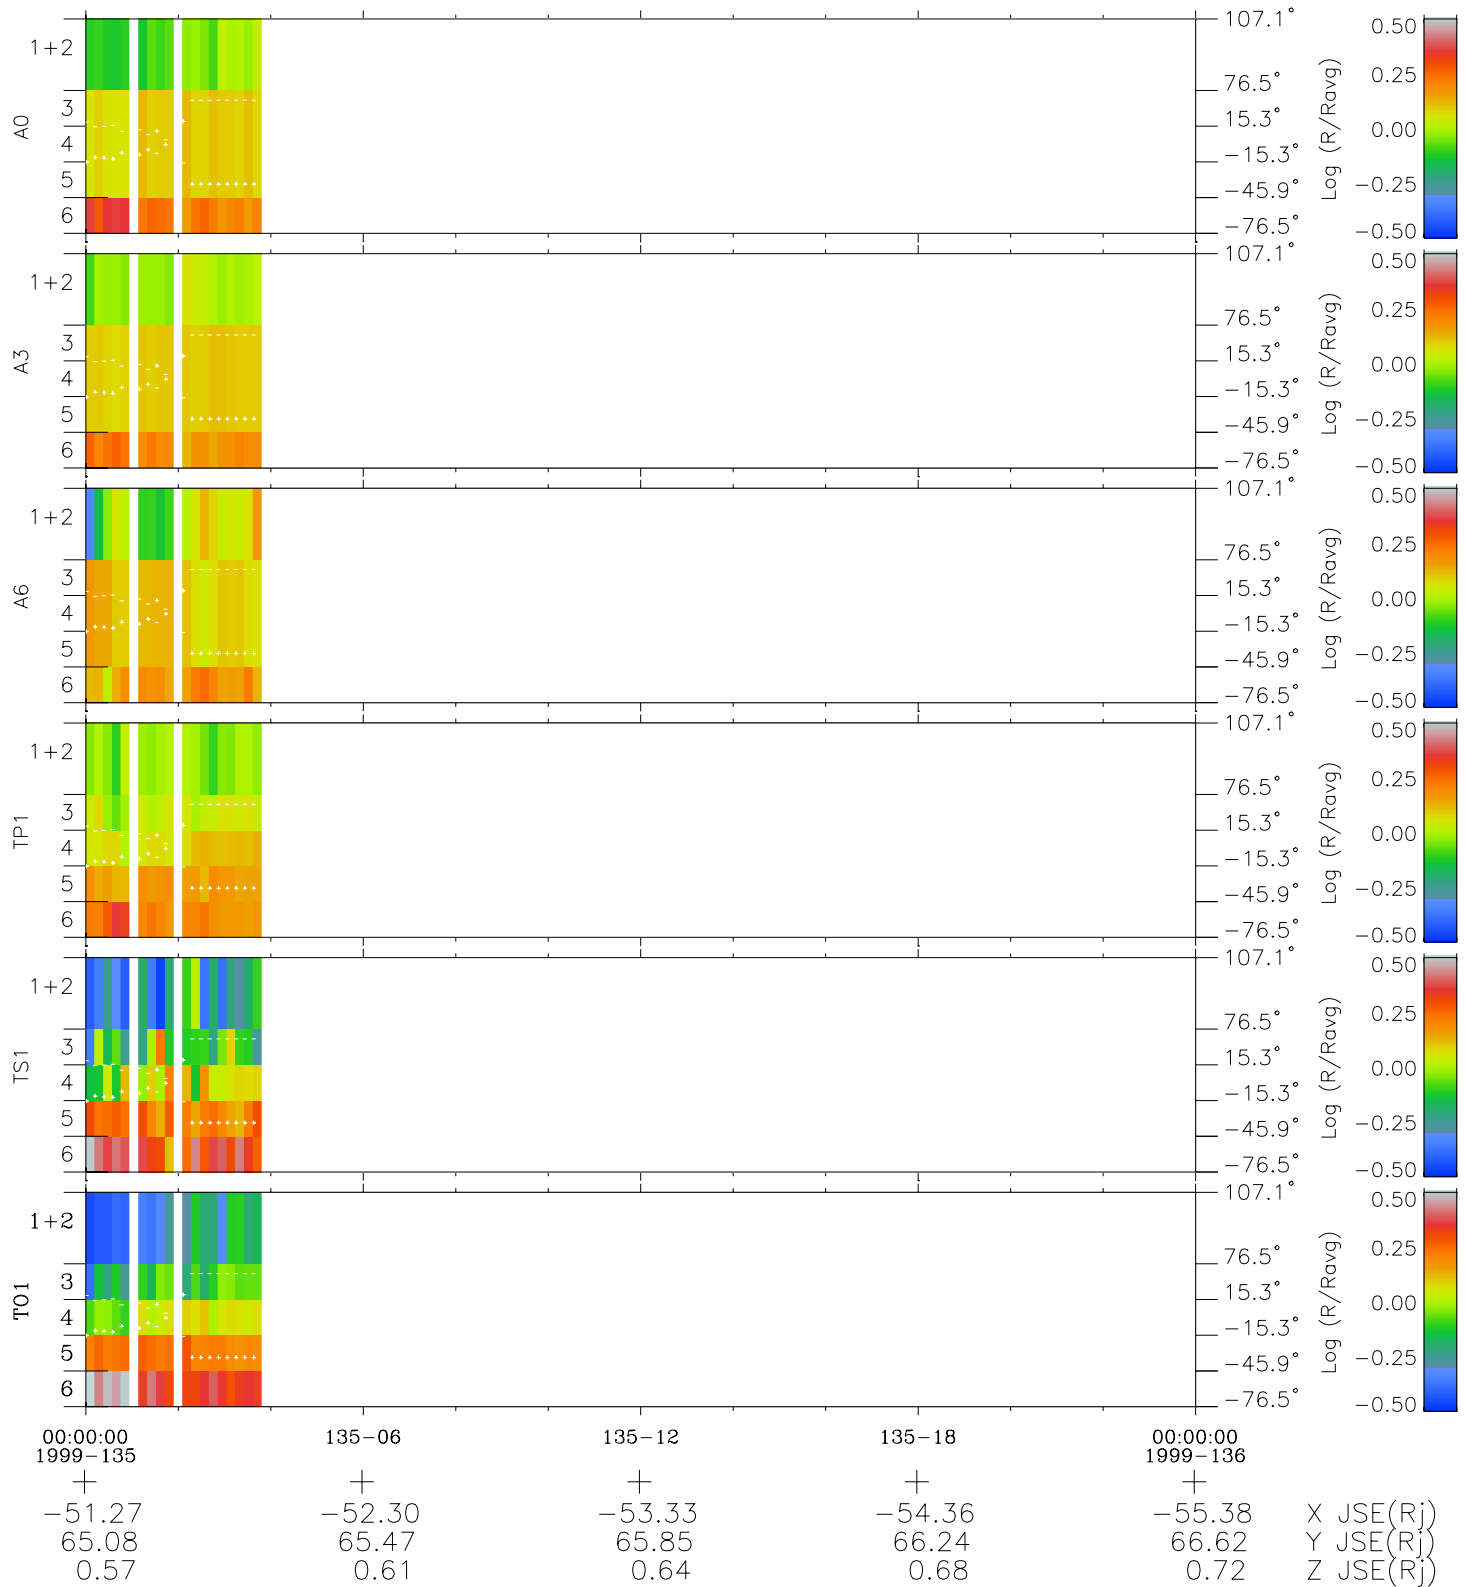

# Galileo EPD Real Elevation Anisotropies 99135

Software Version: RTELEV\_MEAN V 1.20  
 Data Production: 06-03-00  
 Plot Production: Sun Sep 16 22:20:54 2001  
 Color File: wondr3  
 Geofactor File: 1.1

- ◇ = Jupiter look direction
- = Corotation look direction