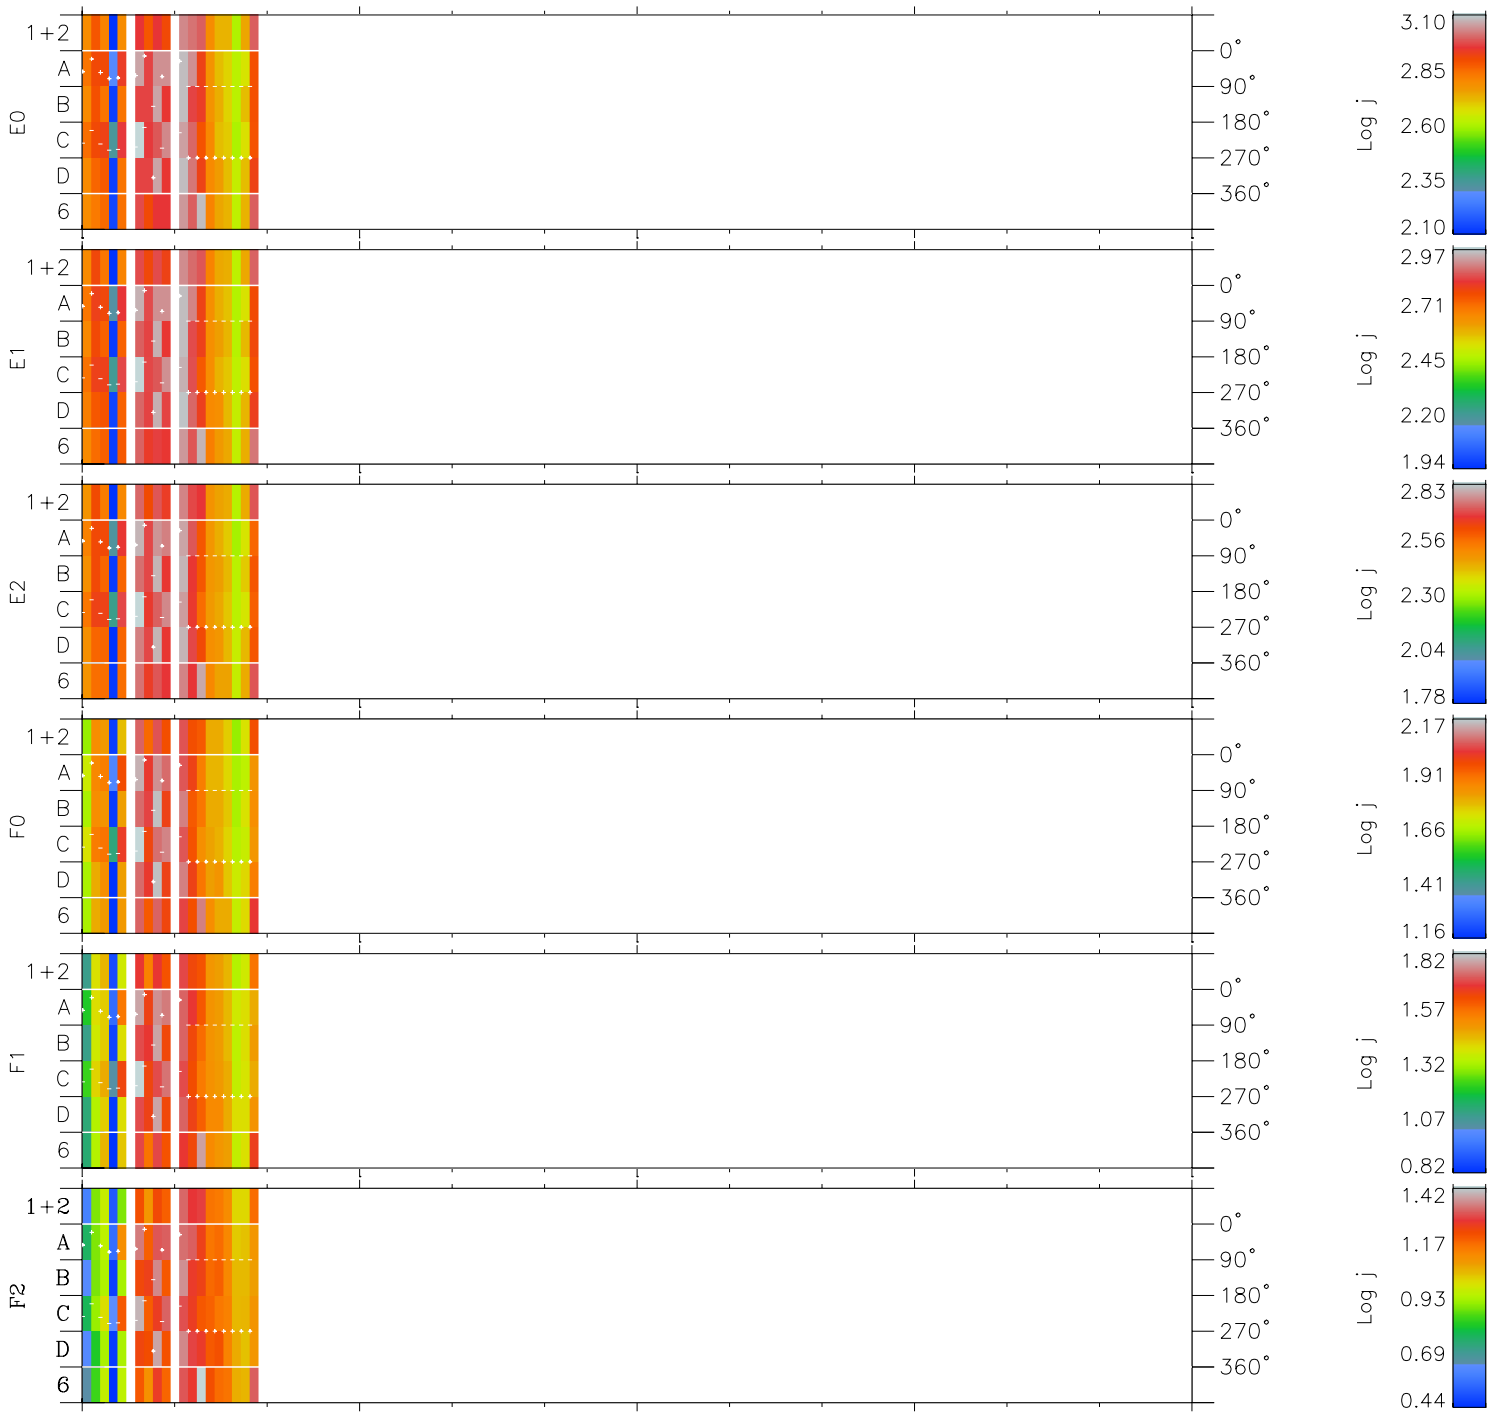

Galileo EPD Real Time Azimuth Anisotropies 99135

Software Version: RTAZIM_FLUX V 1.20
 Data Production: 06-03-00
 Plot Production: Sun Sep 16 22:21:13 2001
 Color File: wondr3
 Geofactor File: 1.1

00:00:00 1999-135	135-06	135-12	135-18	00:00:00 1999-136	
+	+	+	+	+	X JSE(R _j)
-51.27	-52.30	-53.33	-54.36	-55.38	Y JSE(R _j)
65.08	65.47	65.85	66.24	66.62	Z JSE(R _j)
0.57	0.61	0.64	0.68	0.72	

- ◇ = Jupiter look direction
- = Corotation look direction