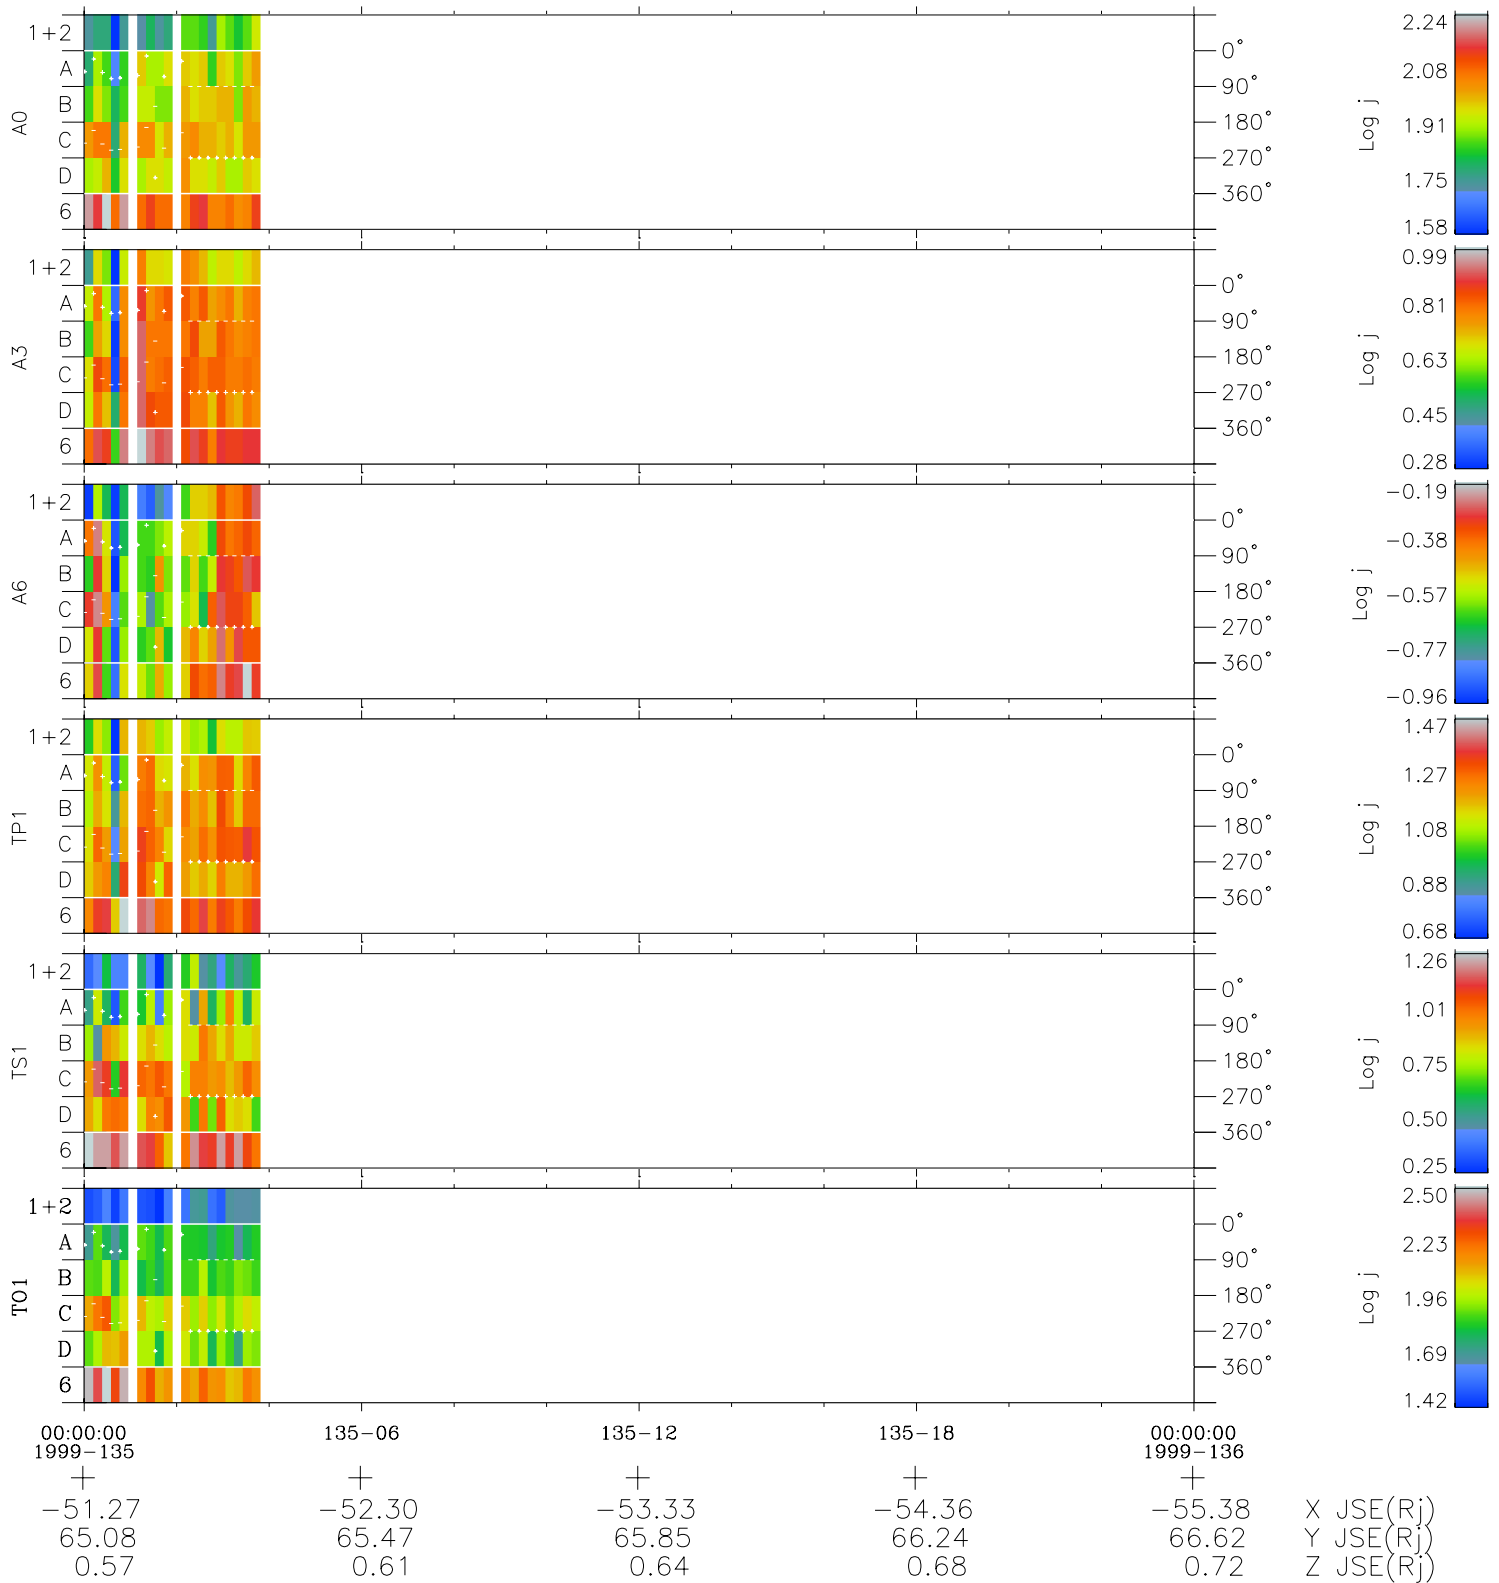

# Galileo EPD Real Time Azimuth Anisotropies 99135

Software Version: RTAZIM\_FLUX V 1.20  
Data Production: 06-03-00  
Plot Production: Sun Sep 16 22:21:11 2001  
Color File: wondr3  
Geofactor File: 1.1

- ◇ = Jupiter look direction
- = Corotation look direction