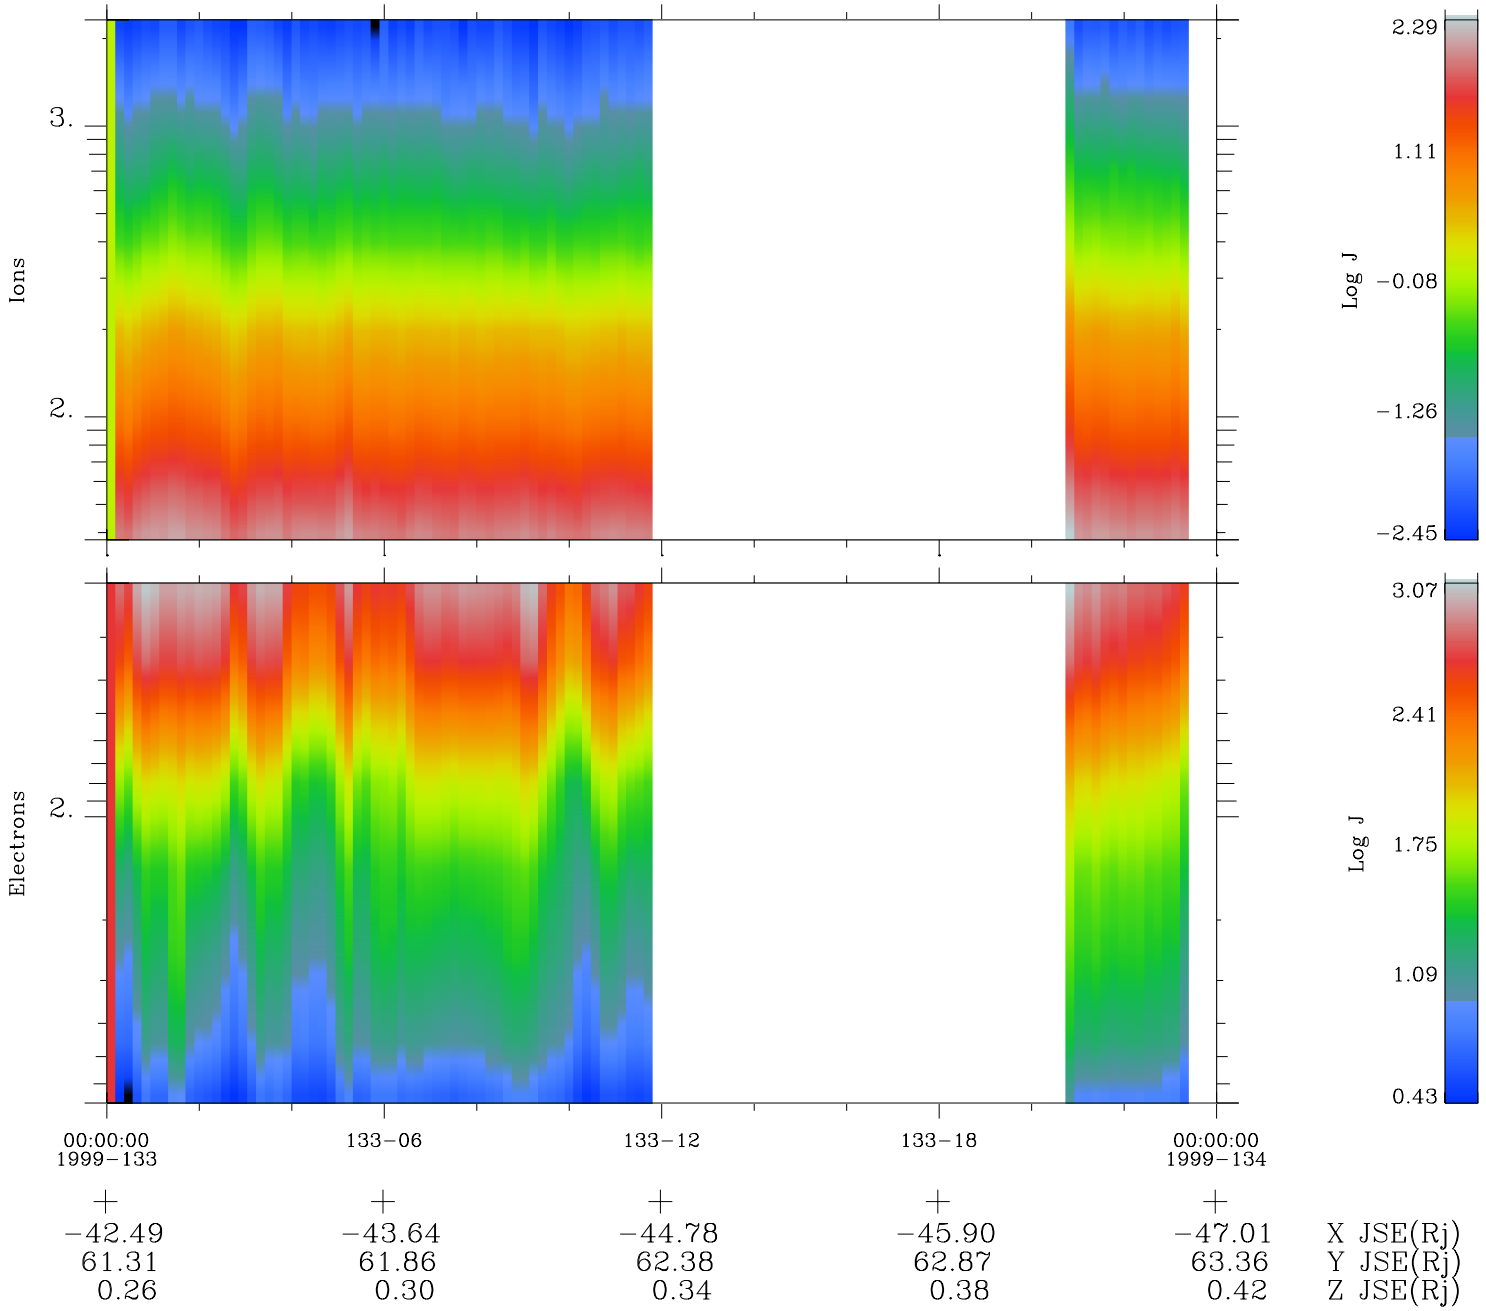

Galileo EPD Real Time Omni Spectrum 99133

Software Version: RTSPEC_OMNI V 1.20
 Data Production: 06-03-00
 Plot Production: Sun Sep 16 22:05:43 2001
 Color File: wondr3
 Geofactor File: 1.1

◇ = Jupiter look direction
 □ = Corotation look direction