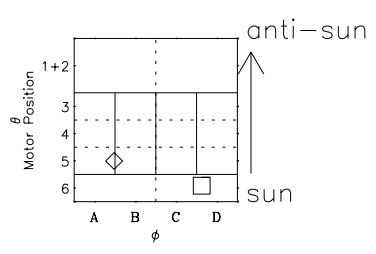

Galileo EPD Real Time Omni Spectrum 99133

Software Version: RTSPEC_OMNI V 1.20
 Data Production: 06-03-00
 Plot Production: Sun Sep 16 22:05:43 2001
 Color File: wondr3
 Geofactor File: 1.1

◇ = Jupiter look direction
 □ = Corotation look direction