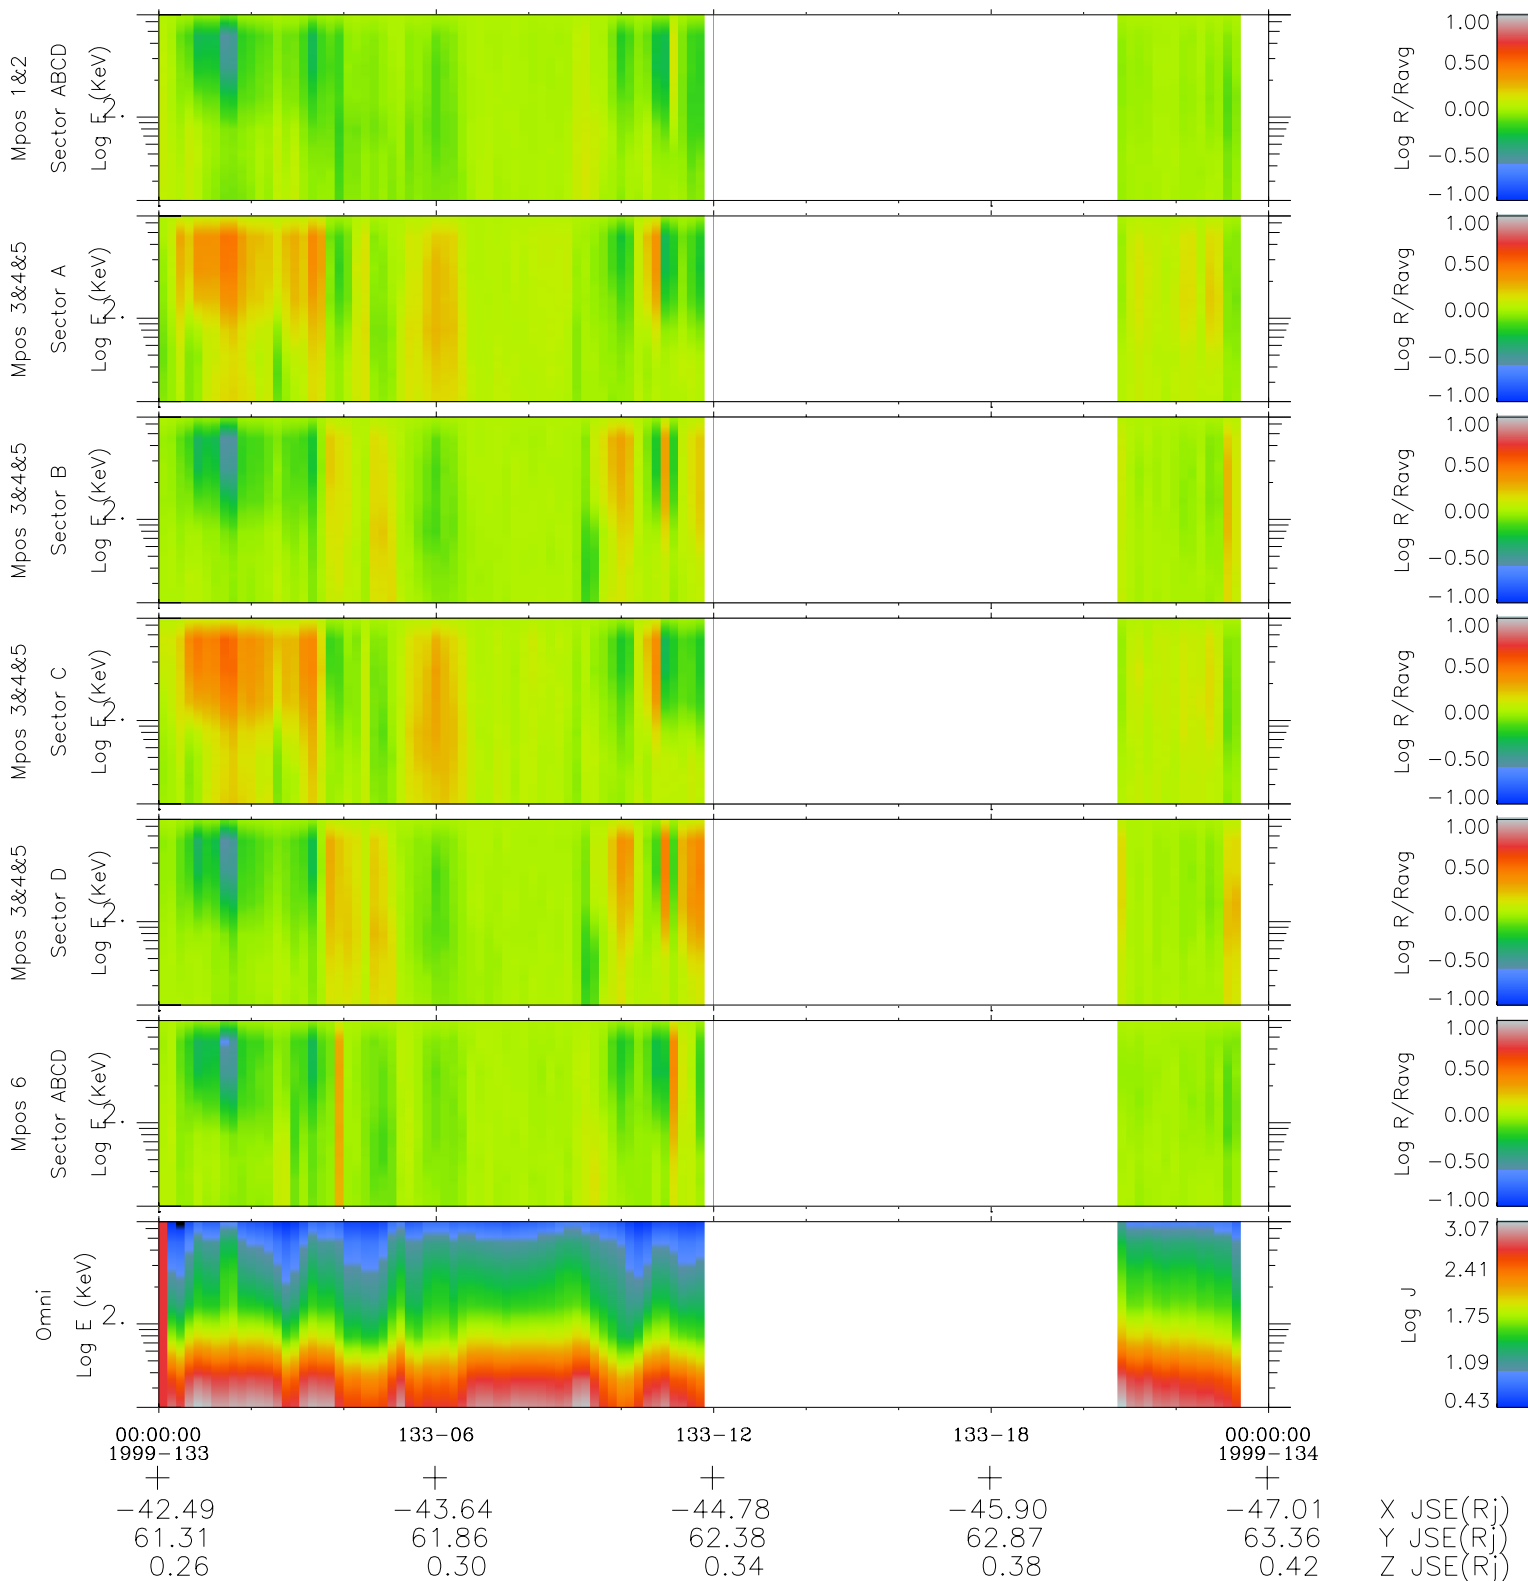

Galileo EPD Real Time R6 Electrons Spectra 99133

Software Version: RTSPEC_R6 V 1.20
 Data Production: 06-03-00
 Plot Production: Sun Sep 16 22:05:39 2001
 Color File: wondr3
 Geofactor File: 1.1

- ◇ = Jupiter look direction
- = Corotation look direction