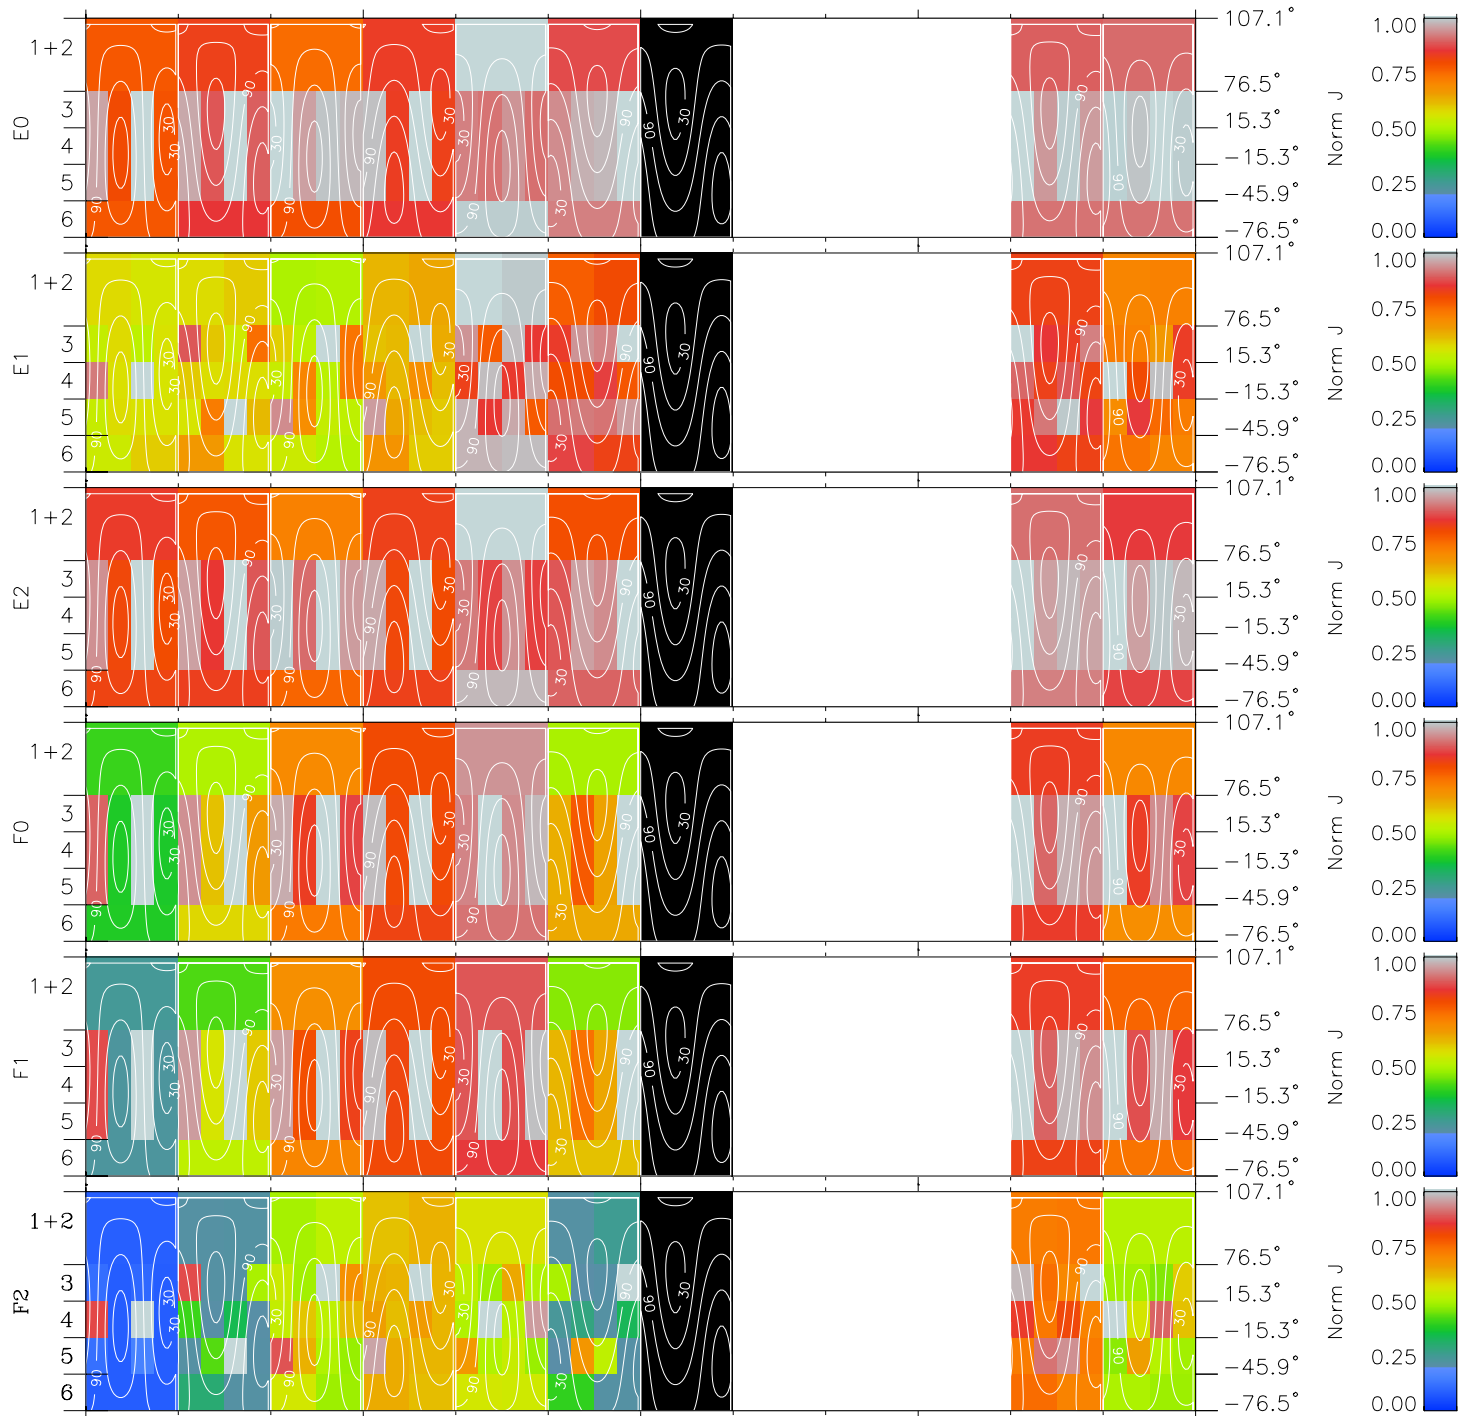

Galileo EPD Real Time All-Sky Anisotropies 99133

Software Version: RTSKY_NORM V 1.20
 Data Production: 06-03-00
 Plot Production: Sun Sep 16 22:06:13 2001
 Color File: wondr3
 Geofactor File: 1.1

00:00:00 1999-133	133-06	133-12	133-18	00:00:00 1999-134	
+	+	+	+	+	X JSE(R _j)
-42.49	-43.64	-44.78	-45.90	-47.01	Y JSE(R _j)
61.31	61.86	62.38	62.87	63.36	Z JSE(R _j)
0.26	0.30	0.34	0.38	0.42	

◇ = Jupiter look direction
 □ = Corotation look direction