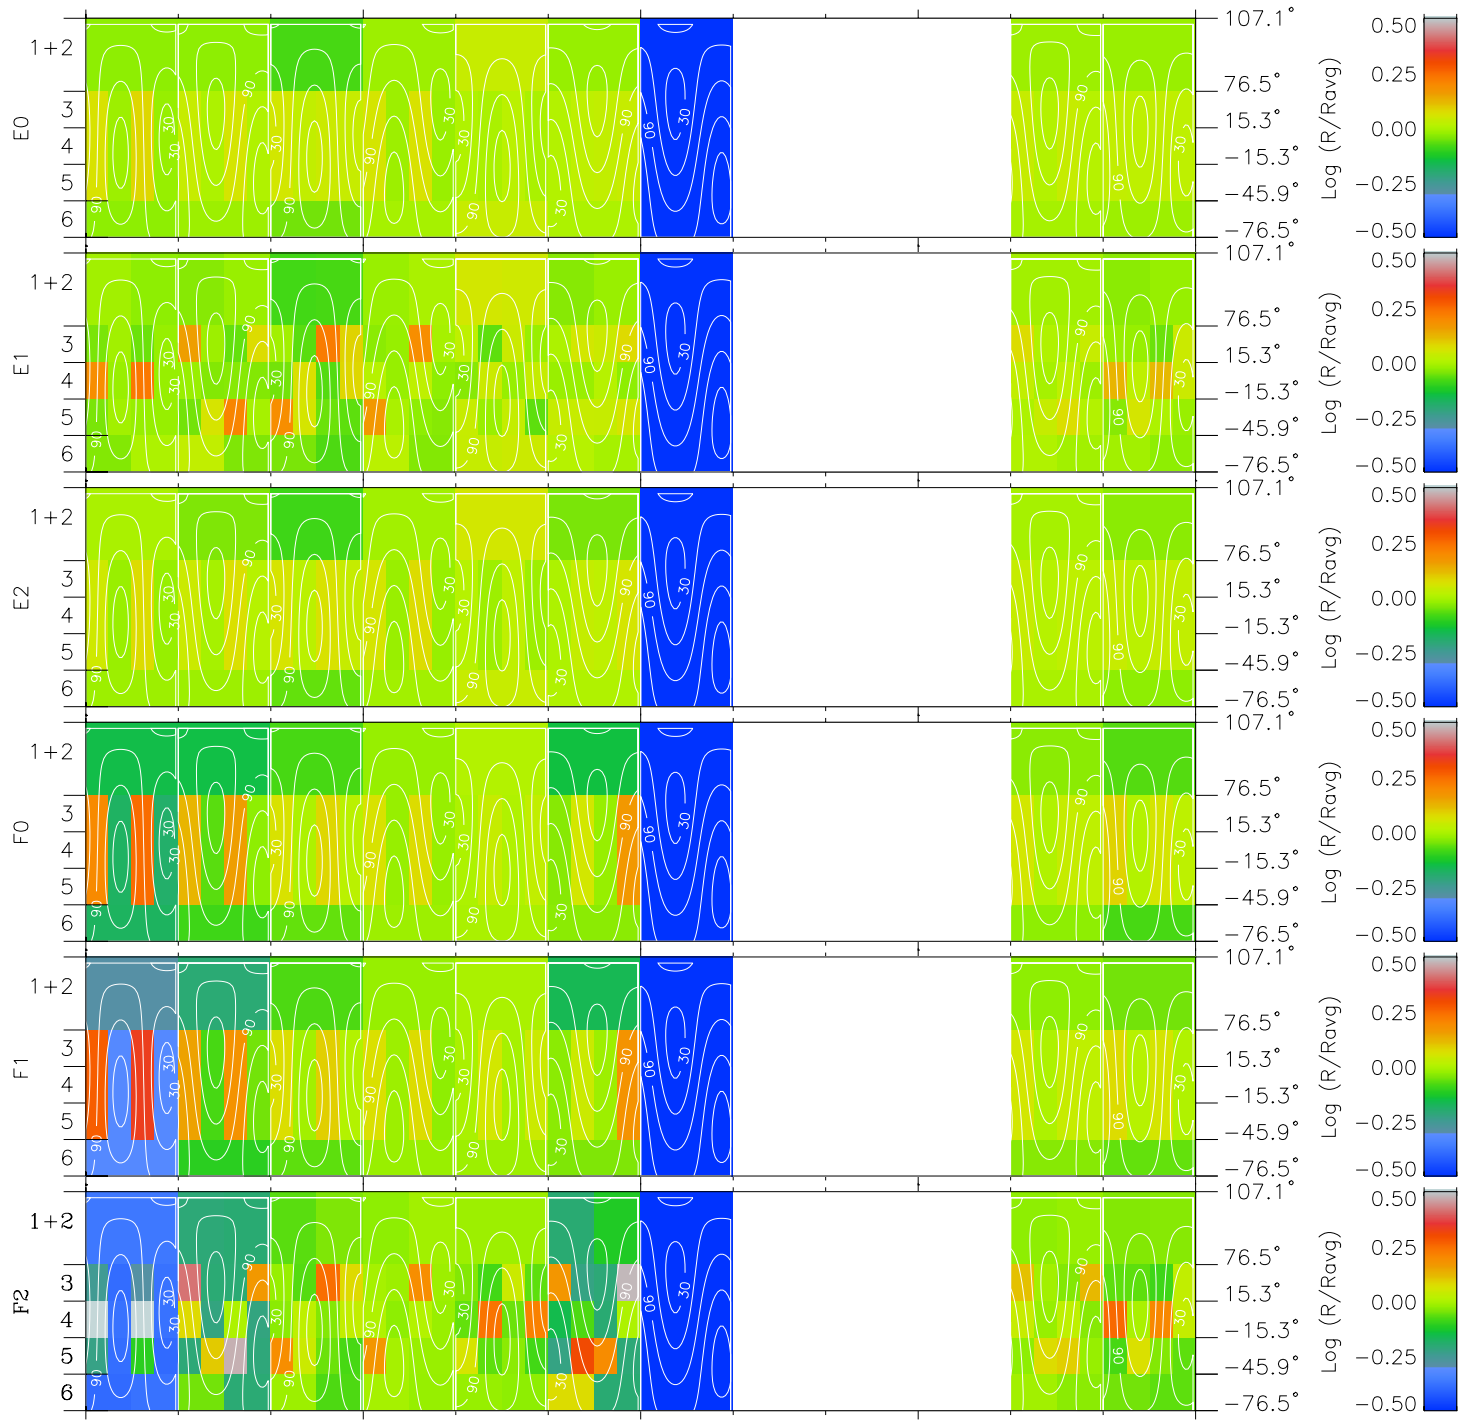

Galileo EPD Real Time All-Sky Anisotropies 99133

Software Version: RTSKY_MEAN V 1.20
 Data Production: 06-03-00
 Plot Production: Sun Sep 16 22:05:53 2001
 Color File: wondr3
 Geofactor File: 1.1

00:00:00 1999-133	133-06	133-12	133-18	00:00:00 1999-134	
+	+	+	+	+	
-42.49	-43.64	-44.78	-45.90	-47.01	X JSE(R _j)
61.31	61.86	62.38	62.87	63.36	Y JSE(R _j)
0.26	0.30	0.34	0.38	0.42	Z JSE(R _j)

- ◇ = Jupiter look direction
- = Corotation look direction