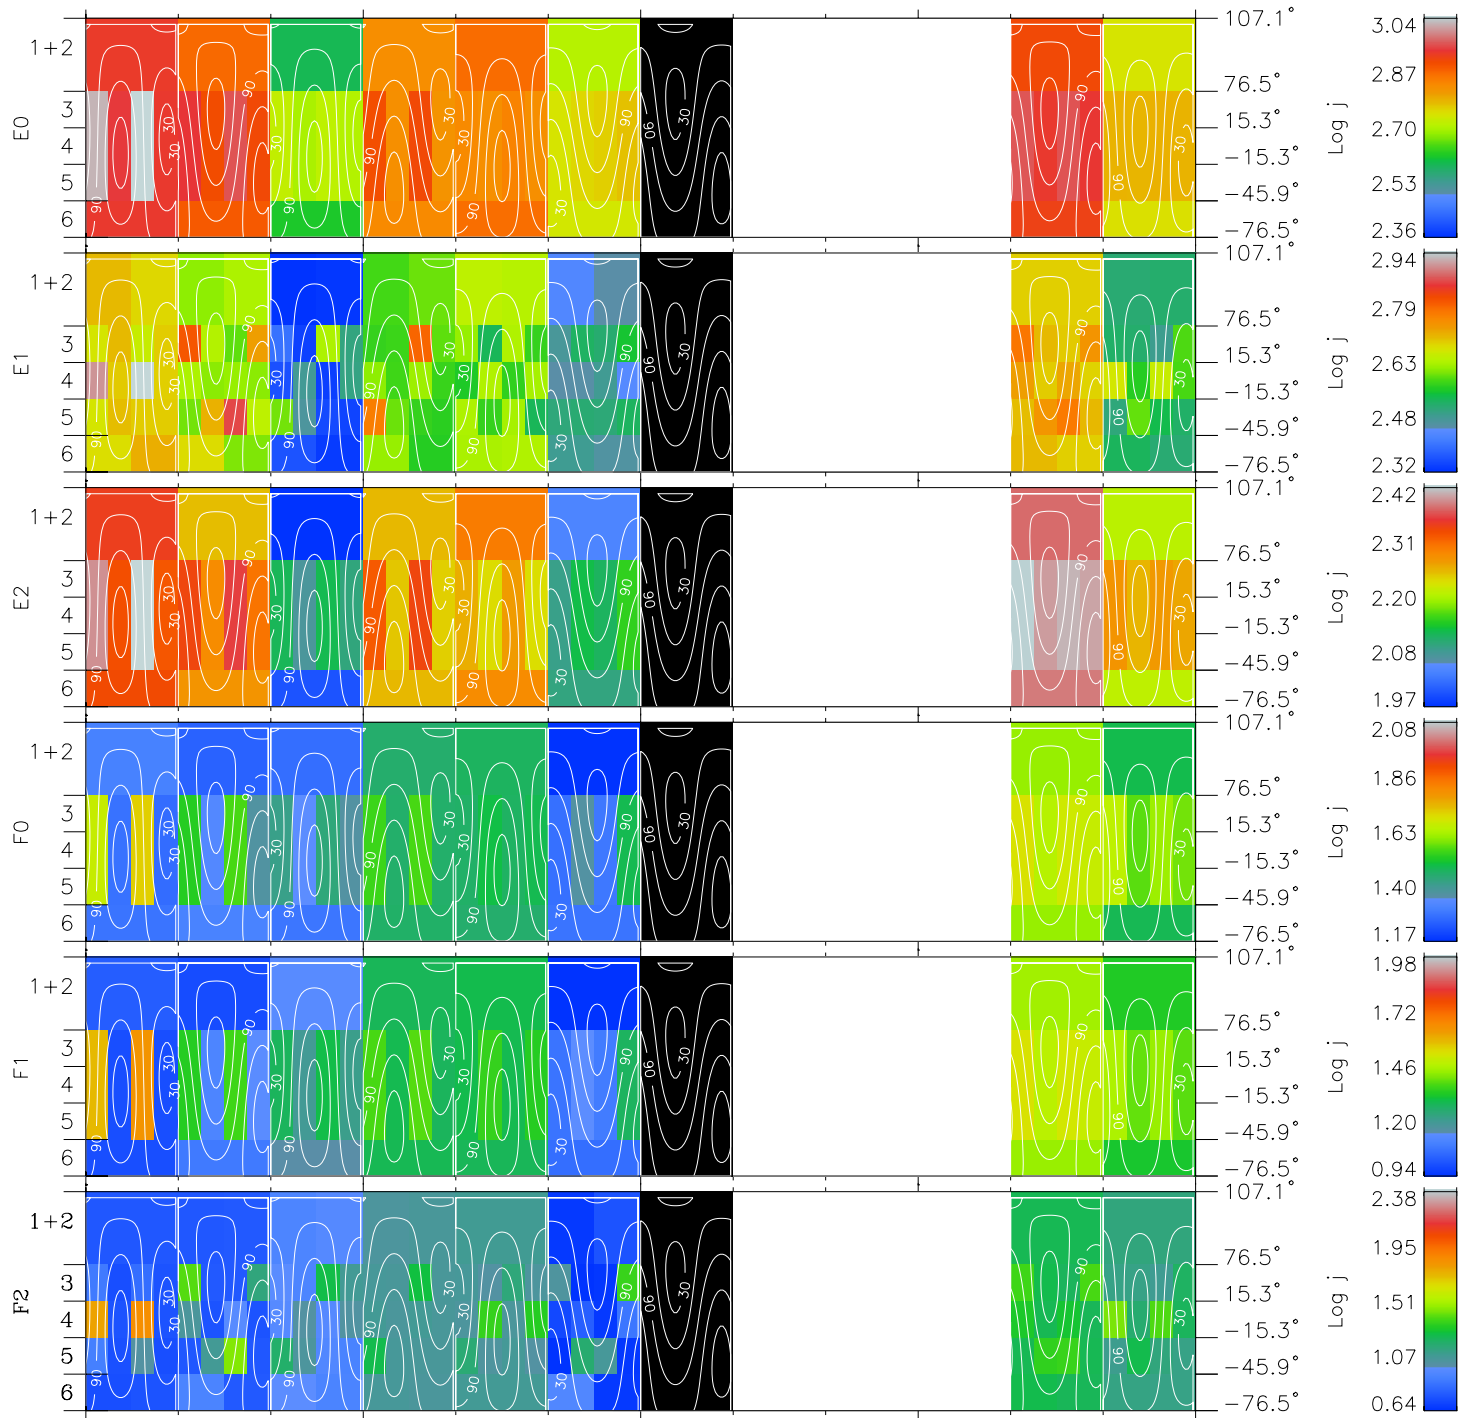

Galileo EPD Real Time All-Sky Anisotropies 99133

Software Version: RTSKY_FLUX V 1.20
 Data Production: 06-03-00
 Plot Production: Sun Sep 16 22:06:04 2001
 Color File: wondr3
 Geofactor File: 1.1

00:00:00 1999-133	133-06	133-12	133-18	00:00:00 1999-134	X JSE(R _j)
+	+	+	+	+	Y JSE(R _j)
-42.49	-43.64	-44.78	-45.90	-47.01	Z JSE(R _j)
61.31	61.86	62.38	62.87	63.36	
0.26	0.30	0.34	0.38	0.42	

- ◇ = Jupiter look direction
- = Corotation look direction