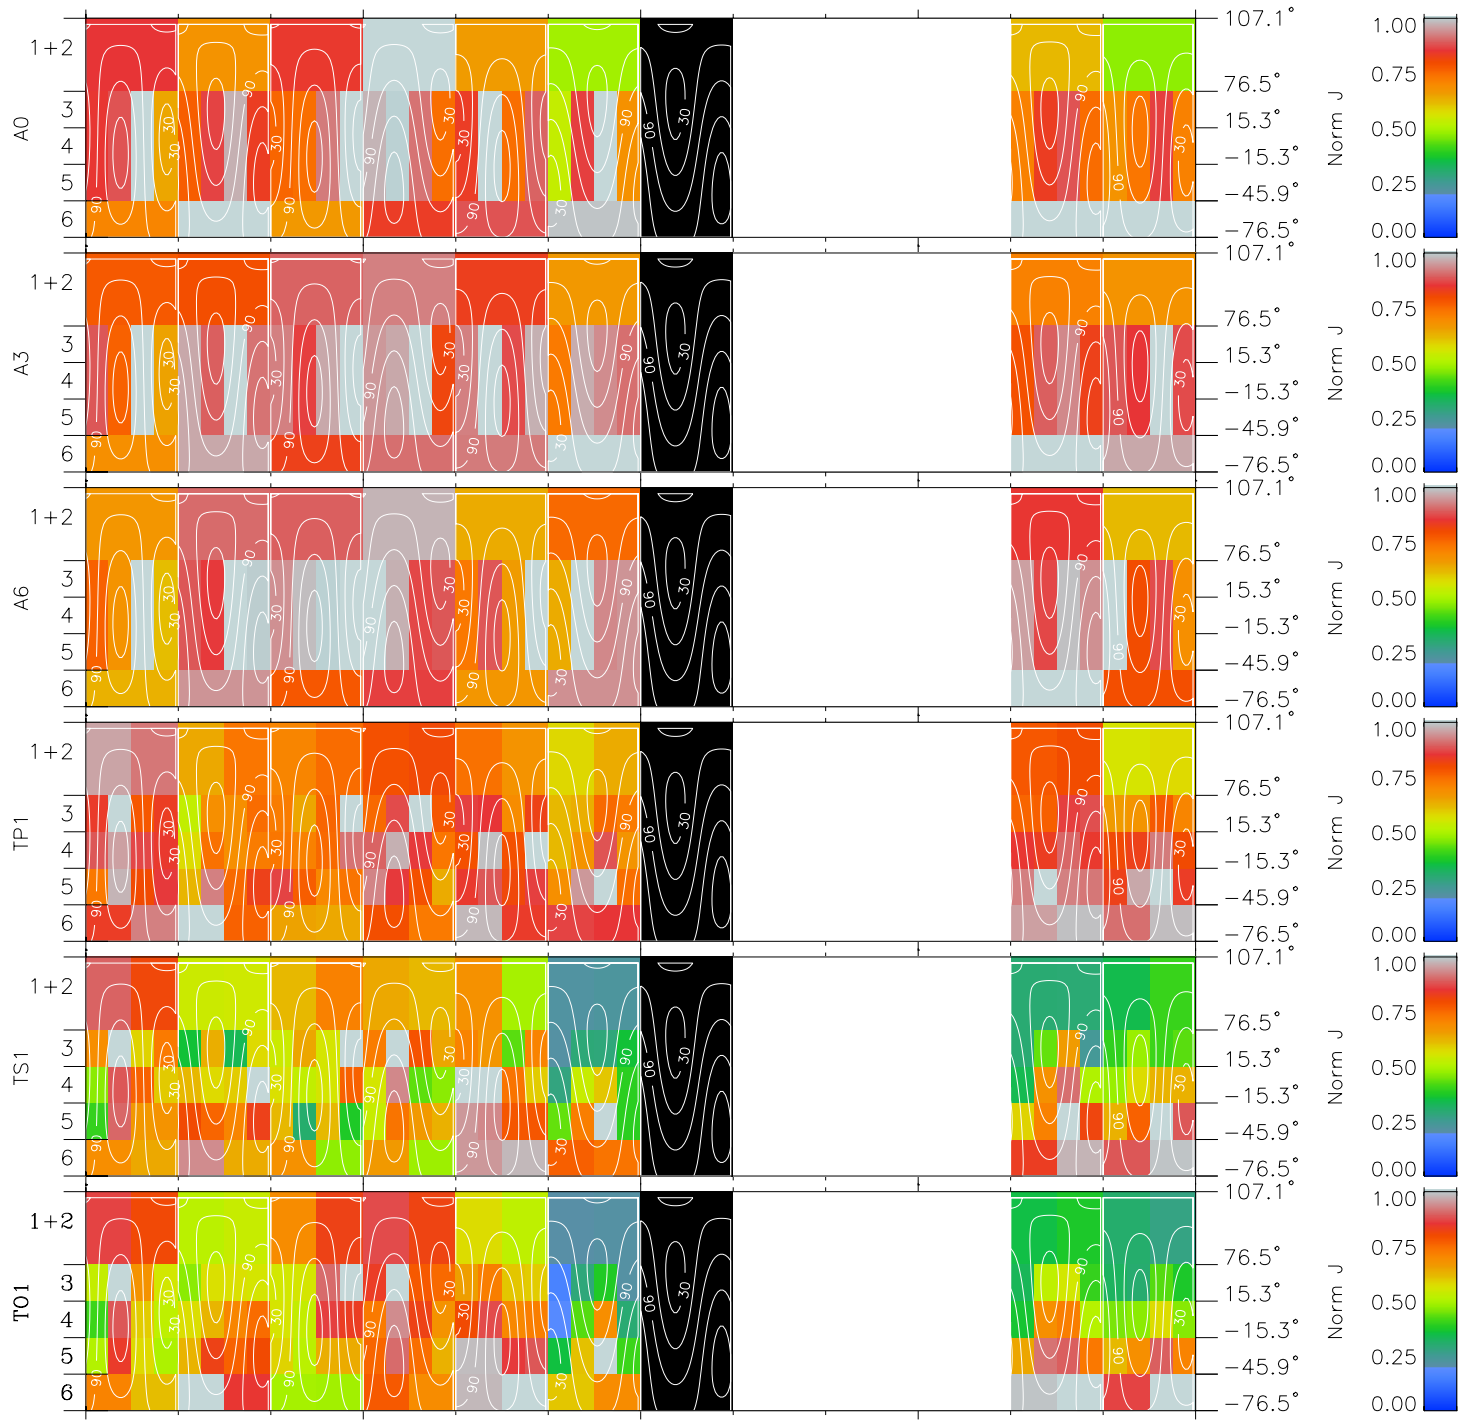

Galileo EPD Real Time All-Sky Anisotropies 99133

Software Version: RTSKY_NORM V 1.20
Data Production: 06-03-00
Plot Production: Sun Sep 16 22:06:09 2001
Color File: wondr3
Geofactor File: 1.1

00:00:00 1999-133	133-06	133-12	133-18	00:00:00 1999-134	
+	+	+	+	+	X JSE(R _j)
-42.49	-43.64	-44.78	-45.90	-47.01	Y JSE(R _j)
61.31	61.86	62.38	62.87	63.36	Z JSE(R _j)
0.26	0.30	0.34	0.38	0.42	

- ◇ = Jupiter look direction
- = Corotation look direction