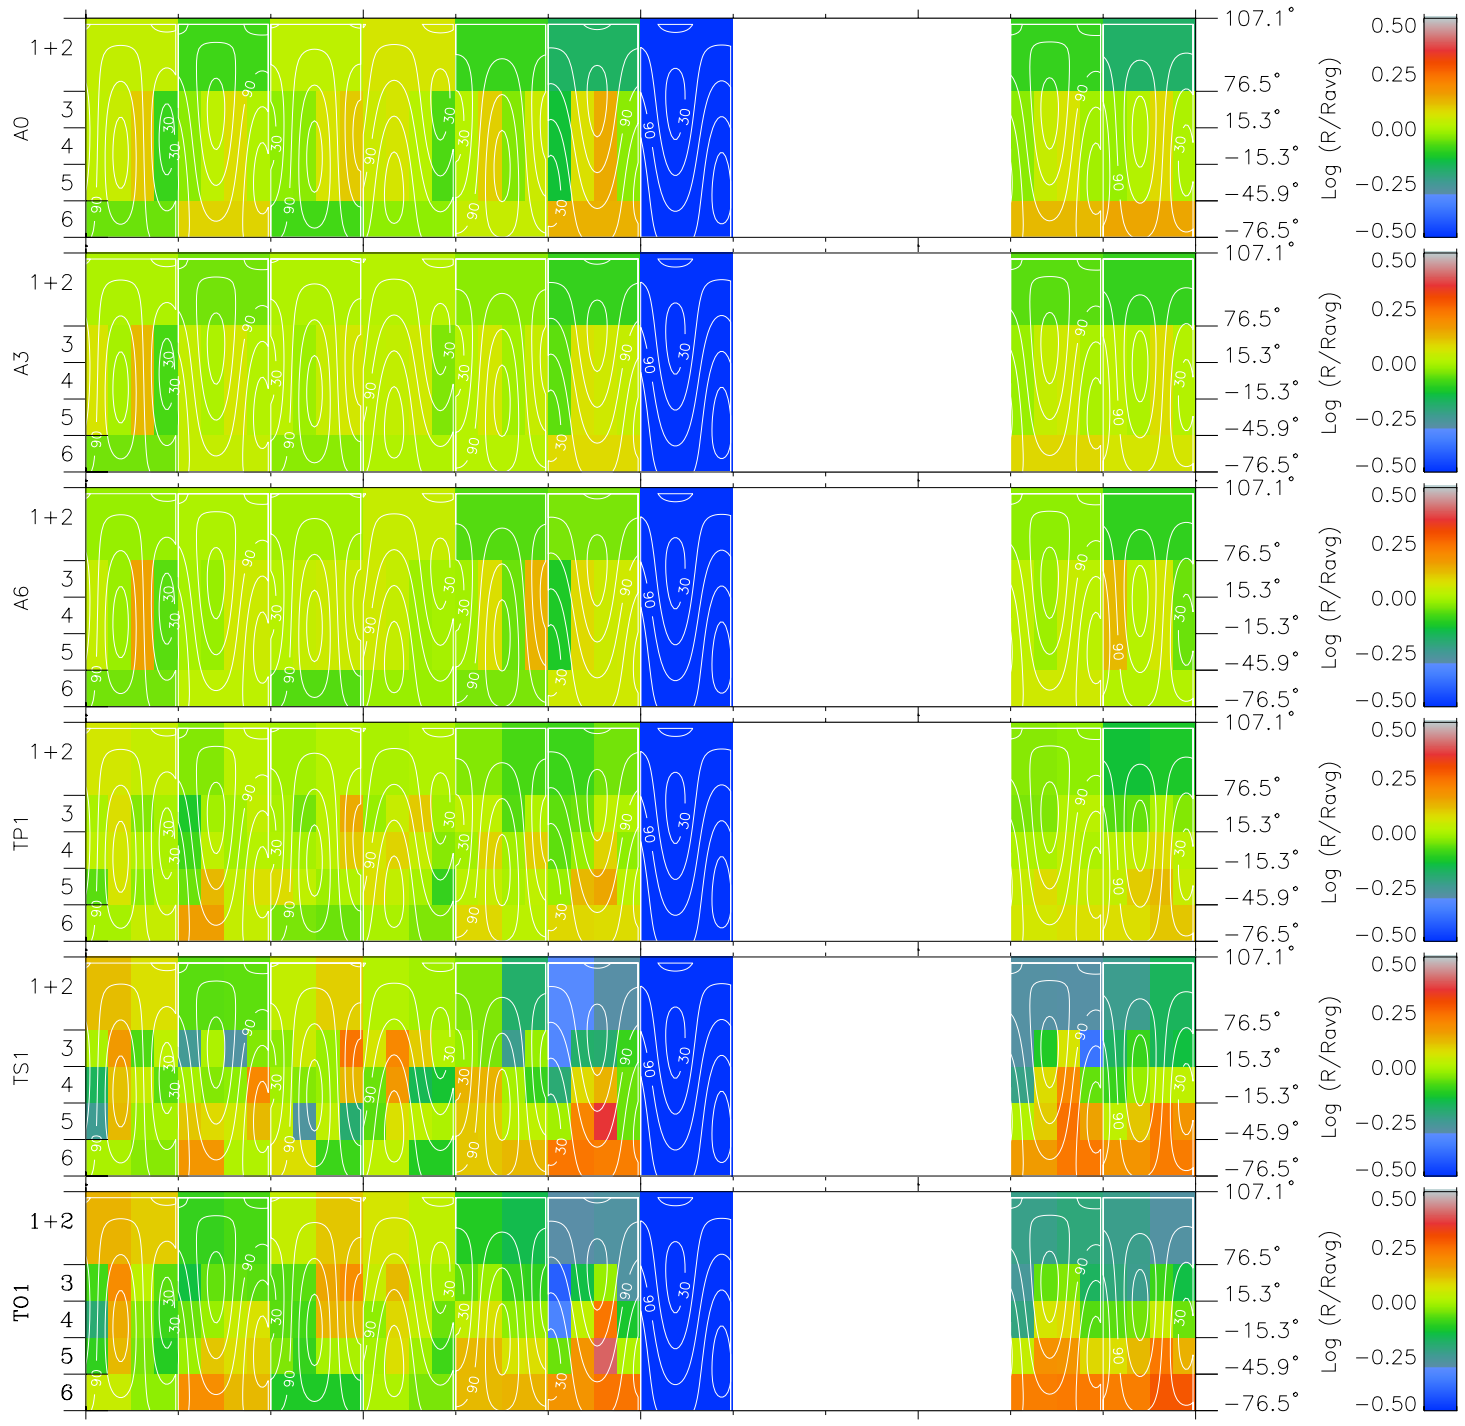

# Galileo EPD Real Time All-Sky Anisotropies 99133

Software Version: RTSKY\_MEAN V 1.20  
 Data Production: 06-03-00  
 Plot Production: Sun Sep 16 22:05:48 2001  
 Color File: wondr3  
 Geofactor File: 1.1

00:00:00 1999-133	133-06	133-12	133-18	00:00:00 1999-134	
+	+	+	+	+	
-42.49	-43.64	-44.78	-45.90	-47.01	X JSE(R <sub>j</sub> )
61.31	61.86	62.38	62.87	63.36	Y JSE(R <sub>j</sub> )
0.26	0.30	0.34	0.38	0.42	Z JSE(R <sub>j</sub> )

- ◇ = Jupiter look direction
- = Corotation look direction