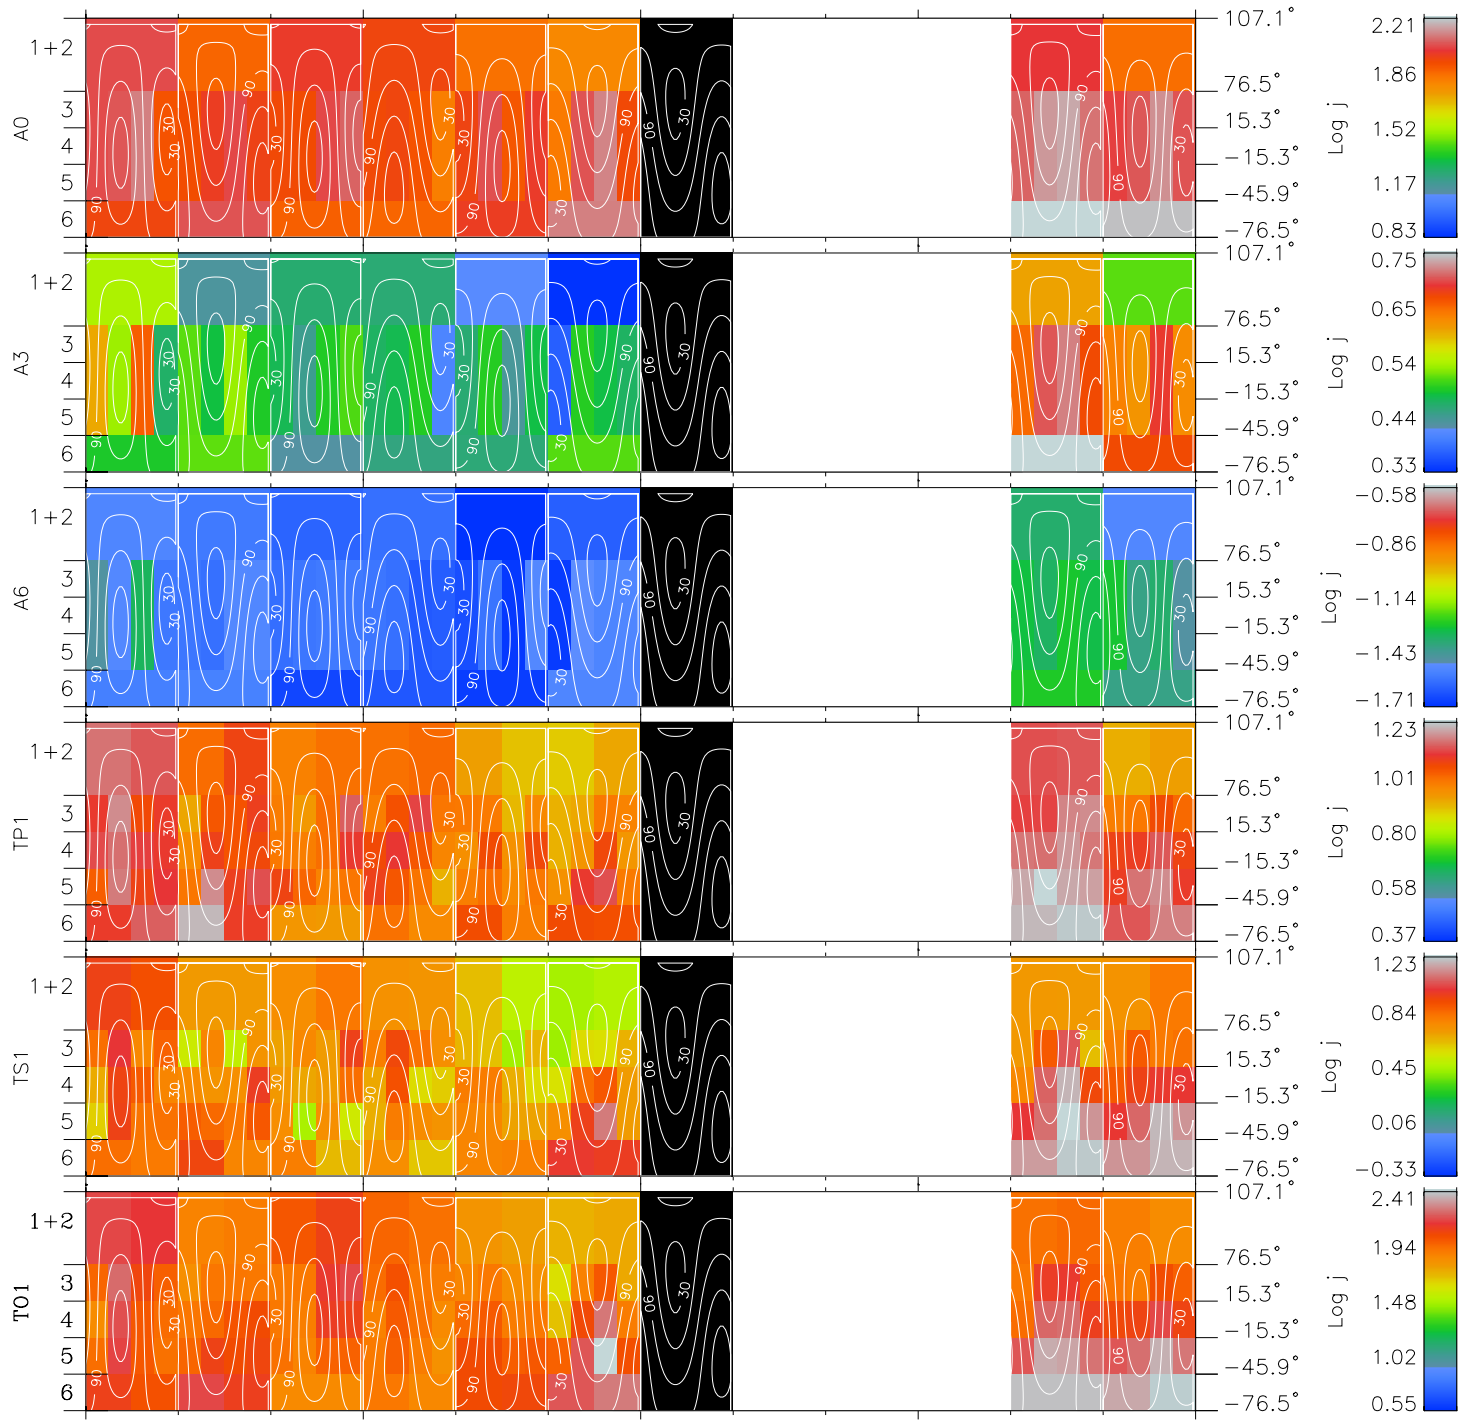

# Galileo EPD Real Time All-Sky Anisotropies 99133

Software Version: RTSKY\_FLUX V 1.20  
 Data Production: 06-03-00  
 Plot Production: Sun Sep 16 22:05:59 2001  
 Color File: wondr3  
 Geofactor File: 1.1

00:00:00 1999-133	133-06	133-12	133-18	00:00:00 1999-134	X JSE(R <sub>j</sub> )
+	+	+	+	+	Y JSE(R <sub>j</sub> )
-42.49	-43.64	-44.78	-45.90	-47.01	Z JSE(R <sub>j</sub> )
61.31	61.86	62.38	62.87	63.36	
0.26	0.30	0.34	0.38	0.42	

- ◇ = Jupiter look direction
- = Corotation look direction