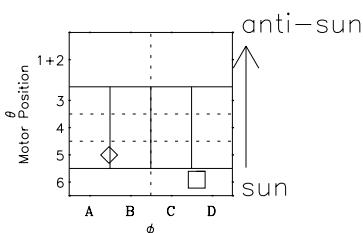

# Galileo EPD Real-Time Six-Sector 99133

Software Version: RTLINE\_R6 V 1.20  
Data Production: 06-03-00  
Plot Production: Sun Sep 16 22:07:12 2001

◇ = Jupiter look direction  
□ = Corotation look direction