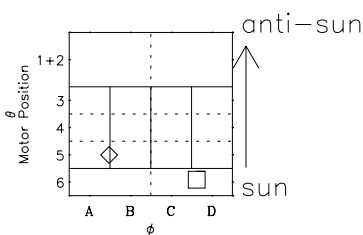

Galileo EPD Real-Time Six-Sector 99133

Software Version: RTLINE_R6 V 1.20
Data Production: 06-03-00
Plot Production: Sun Sep 16 22:07:11 2001

◇ = Jupiter look direction
□ = Corotation look direction