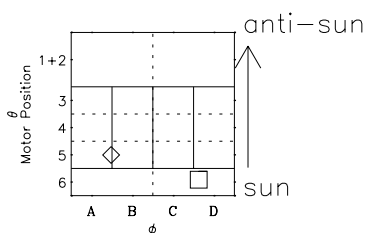

# Galileo EPD Real-Time Six-Sector 99133

Software Version: RTLINE\_R6 V 1.20  
Data Production: 06-03-00  
Plot Production: Sun Sep 16 22:07:11 2001

- ◇ = Jupiter look direction
- = Corotation look direction