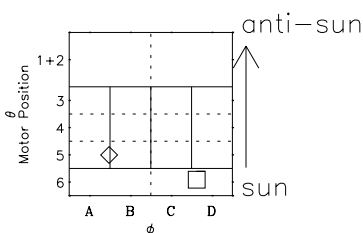

# Galileo EPD Real-Time Six-Sector 99133

Software Version: RTLINE\_R6 V 1.20  
Data Production: 06-03-00  
Plot Production: Sun Sep 16 22:07:10 2001

◇ = Jupiter look direction  
□ = Corotation look direction