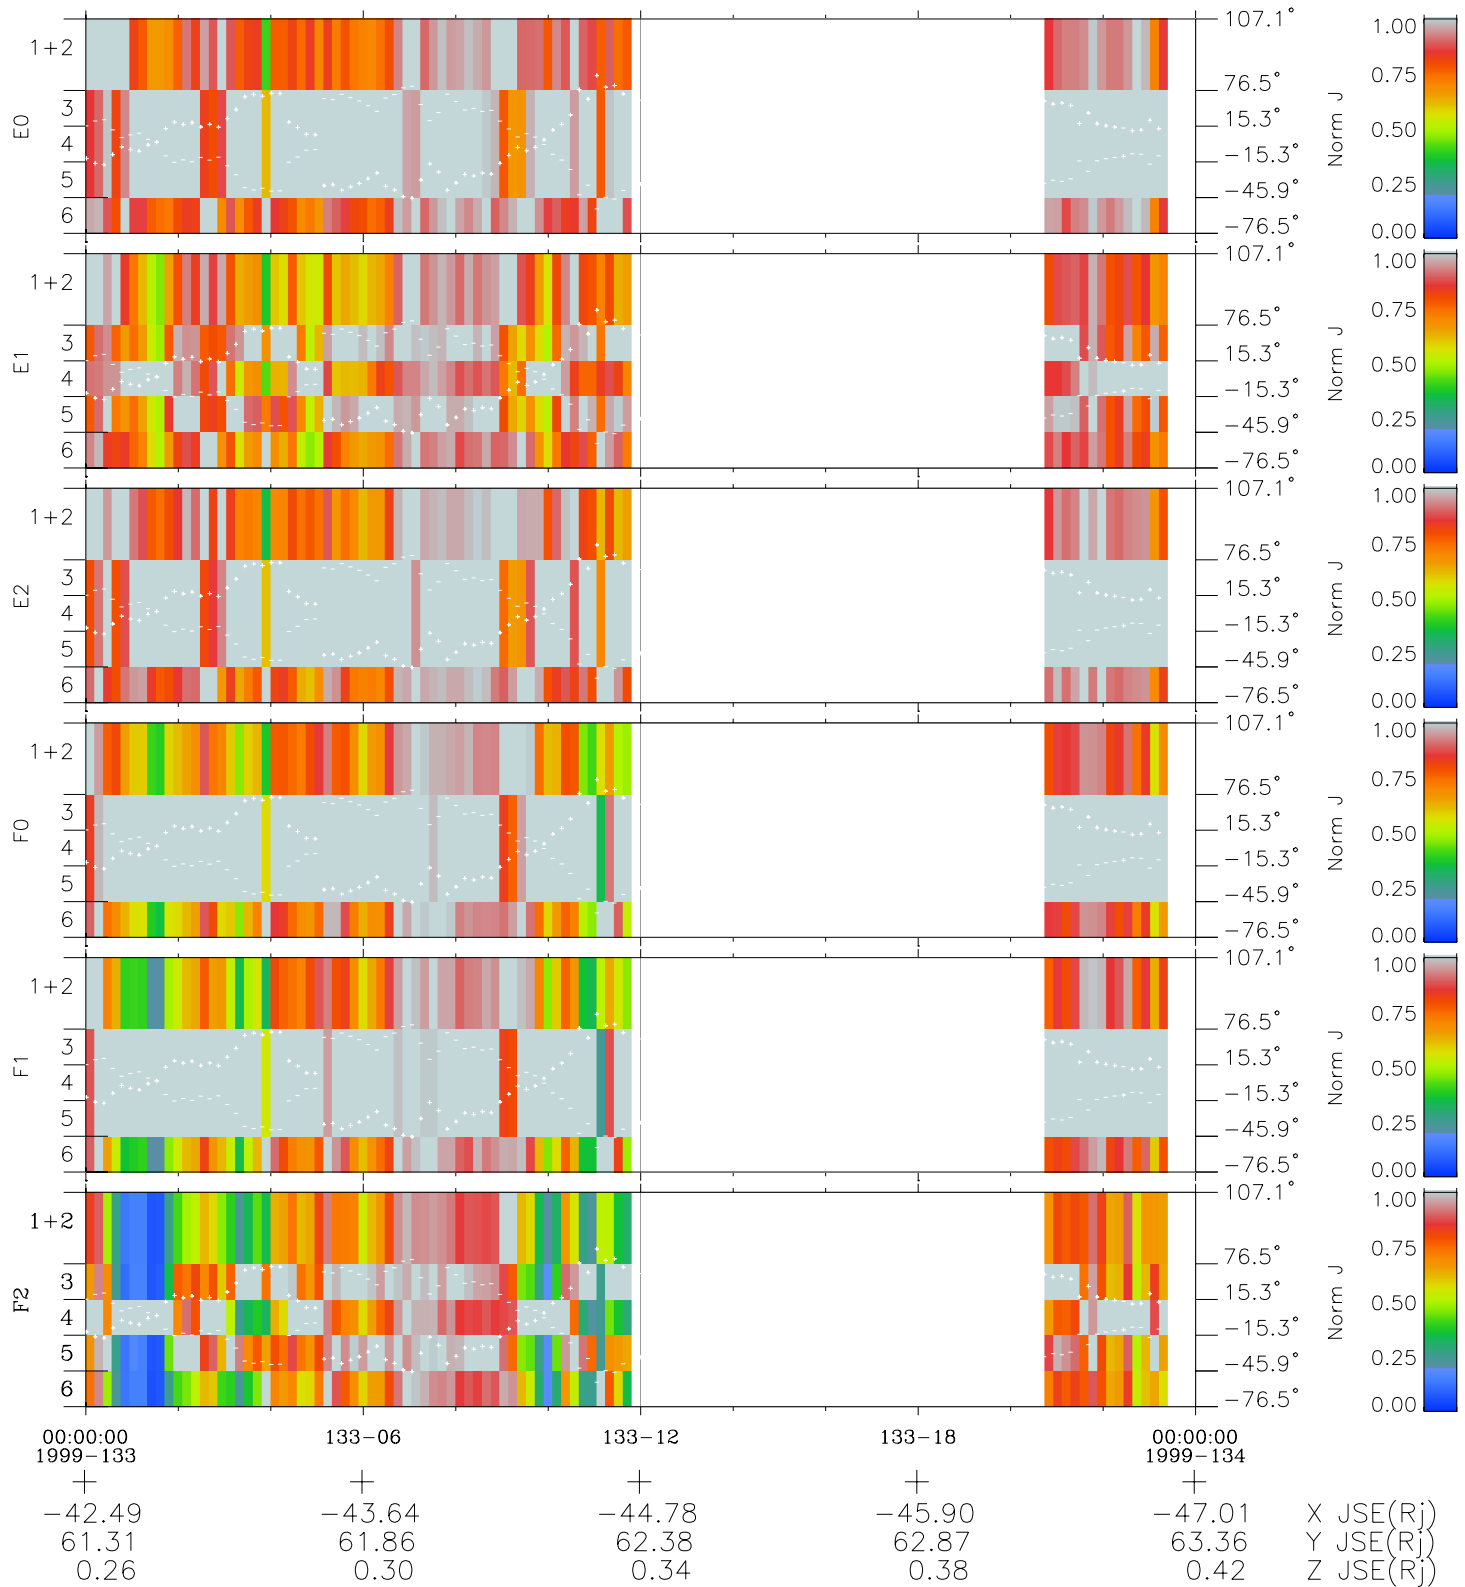

Galileo EPD Real Elevation Anisotropies 99133

Software Version: RTELEV_NORM V 1.20
Data Production: 06-03-00
Plot Production: Sun Sep 16 22:06:37 2001
Color File: wondr3
Geofactor File: 1.1

- ◇ = Jupiter look direction
- = Corotation look direction