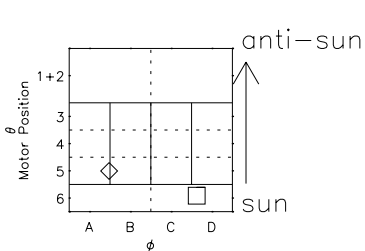

Galileo EPD Real Elevation Anisotropies 99133

Software Version: RTELEV_MEAN V 1.20
Data Production: 06-03-00
Plot Production: Sun Sep 16 22:06:22 2001
Color File: wondr3
Geofactor File: 1.1

- ◇ = Jupiter look direction
- = Corotation look direction