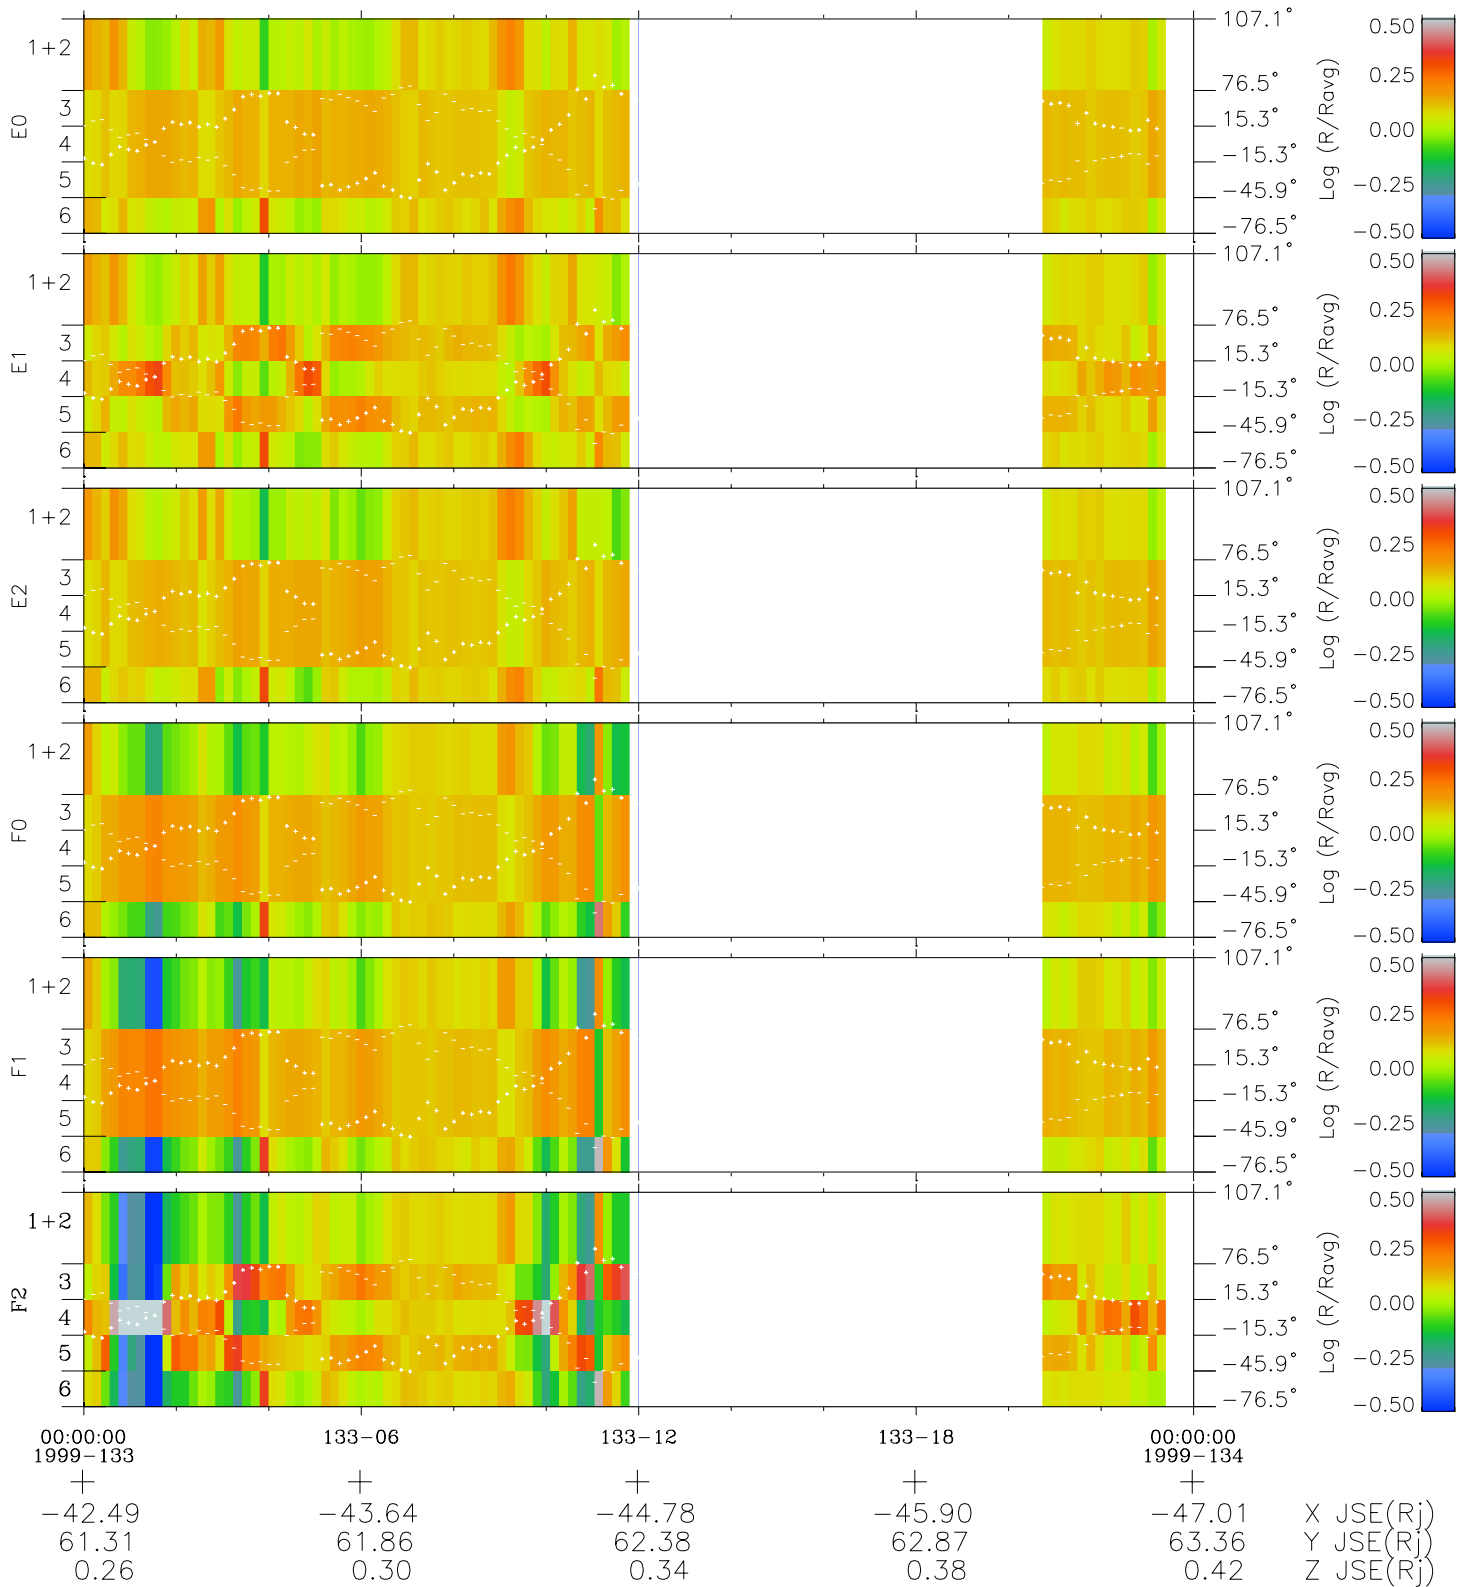

Galileo EPD Real Elevation Anisotropies 99133

Software Version: RTELEV_MEAN V 1.20
Data Production: 06-03-00
Plot Production: Sun Sep 16 22:06:22 2001
Color File: wondr3
Geofactor File: 1.1

- ◇ = Jupiter look direction
- = Corotation look direction