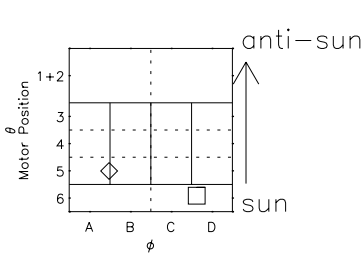

# Galileo EPD Real Elevation Anisotropies 99133

Software Version: RTELEV\_FLUX V 1.20  
Data Production: 06-03-00  
Plot Production: Sun Sep 16 22:06:30 2001  
Color File: wondr3  
Geofactor File: 1.1

|                      |        |        |        |                      |                        |
|----------------------|--------|--------|--------|----------------------|------------------------|
| 00:00:00<br>1999-133 | 133-06 | 133-12 | 133-18 | 00:00:00<br>1999-134 |                        |
| +                    | +      | +      | +      | +                    | X JSE(R <sub>j</sub> ) |
| -42.49               | -43.64 | -44.78 | -45.90 | -47.01               | Y JSE(R <sub>j</sub> ) |
| 61.31                | 61.86  | 62.38  | 62.87  | 63.36                | Z JSE(R <sub>j</sub> ) |
| 0.26                 | 0.30   | 0.34   | 0.38   | 0.42                 |                        |

- ◇ = Jupiter look direction
- = Corotation look direction