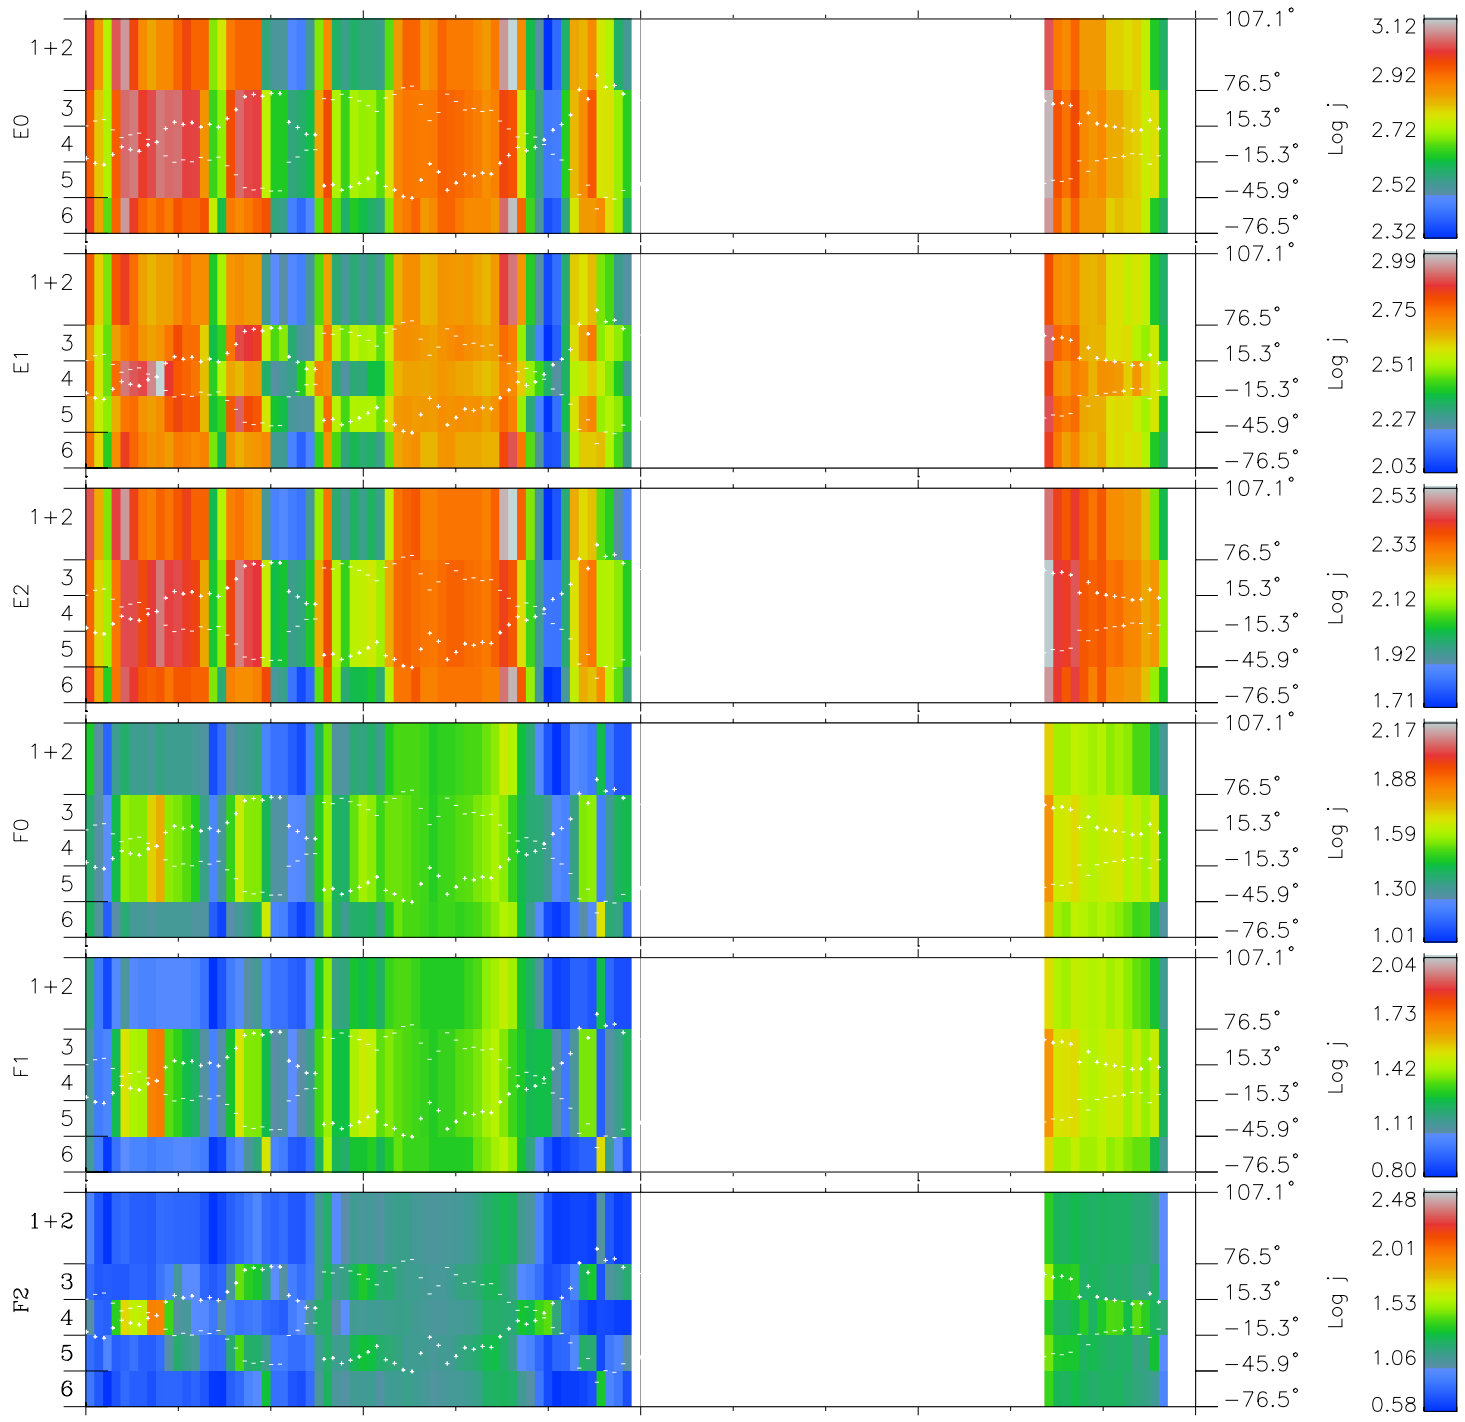

# Galileo EPD Real Elevation Anisotropies 99133

Software Version: RTELEV\_FLUX V 1.20  
Data Production: 06-03-00  
Plot Production: Sun Sep 16 22:06:30 2001  
Color File: wondr3  
Geofactor File: 1.1

|                      |        |        |        |                      |                        |
|----------------------|--------|--------|--------|----------------------|------------------------|
| 00:00:00<br>1999-133 | 133-06 | 133-12 | 133-18 | 00:00:00<br>1999-134 |                        |
| +                    | +      | +      | +      | +                    | X JSE(R <sub>j</sub> ) |
| -42.49               | -43.64 | -44.78 | -45.90 | -47.01               | Y JSE(R <sub>j</sub> ) |
| 61.31                | 61.86  | 62.38  | 62.87  | 63.36                | Z JSE(R <sub>j</sub> ) |
| 0.26                 | 0.30   | 0.34   | 0.38   | 0.42                 |                        |

- ◇ = Jupiter look direction
- = Corotation look direction