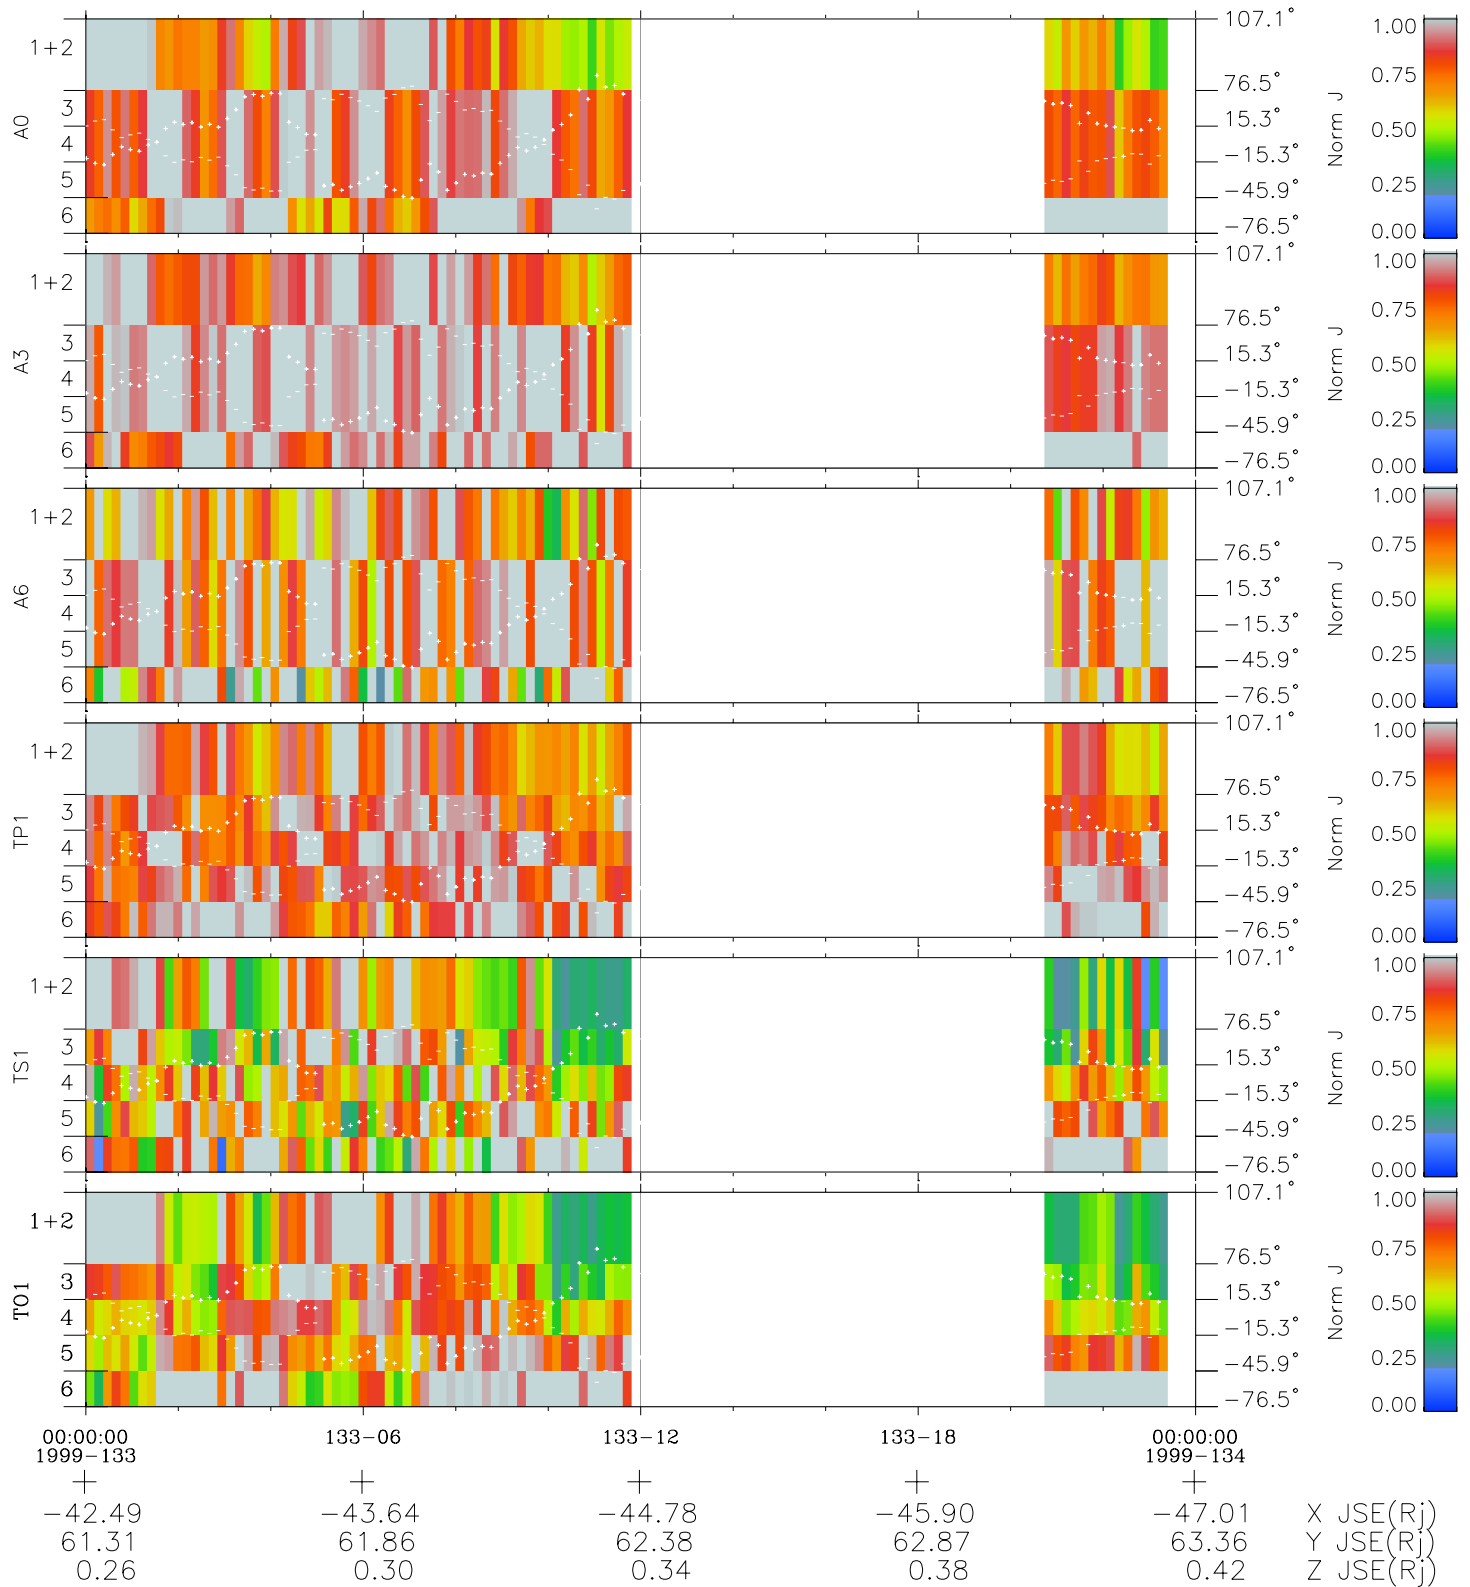

Galileo EPD Real Elevation Anisotropies 99133

Software Version: RTELEV_NORM V 1.20
Data Production: 06-03-00
Plot Production: Sun Sep 16 22:06:34 2001
Color File: wondr3
Geofactor File: 1.1

- ◇ = Jupiter look direction
- = Corotation look direction