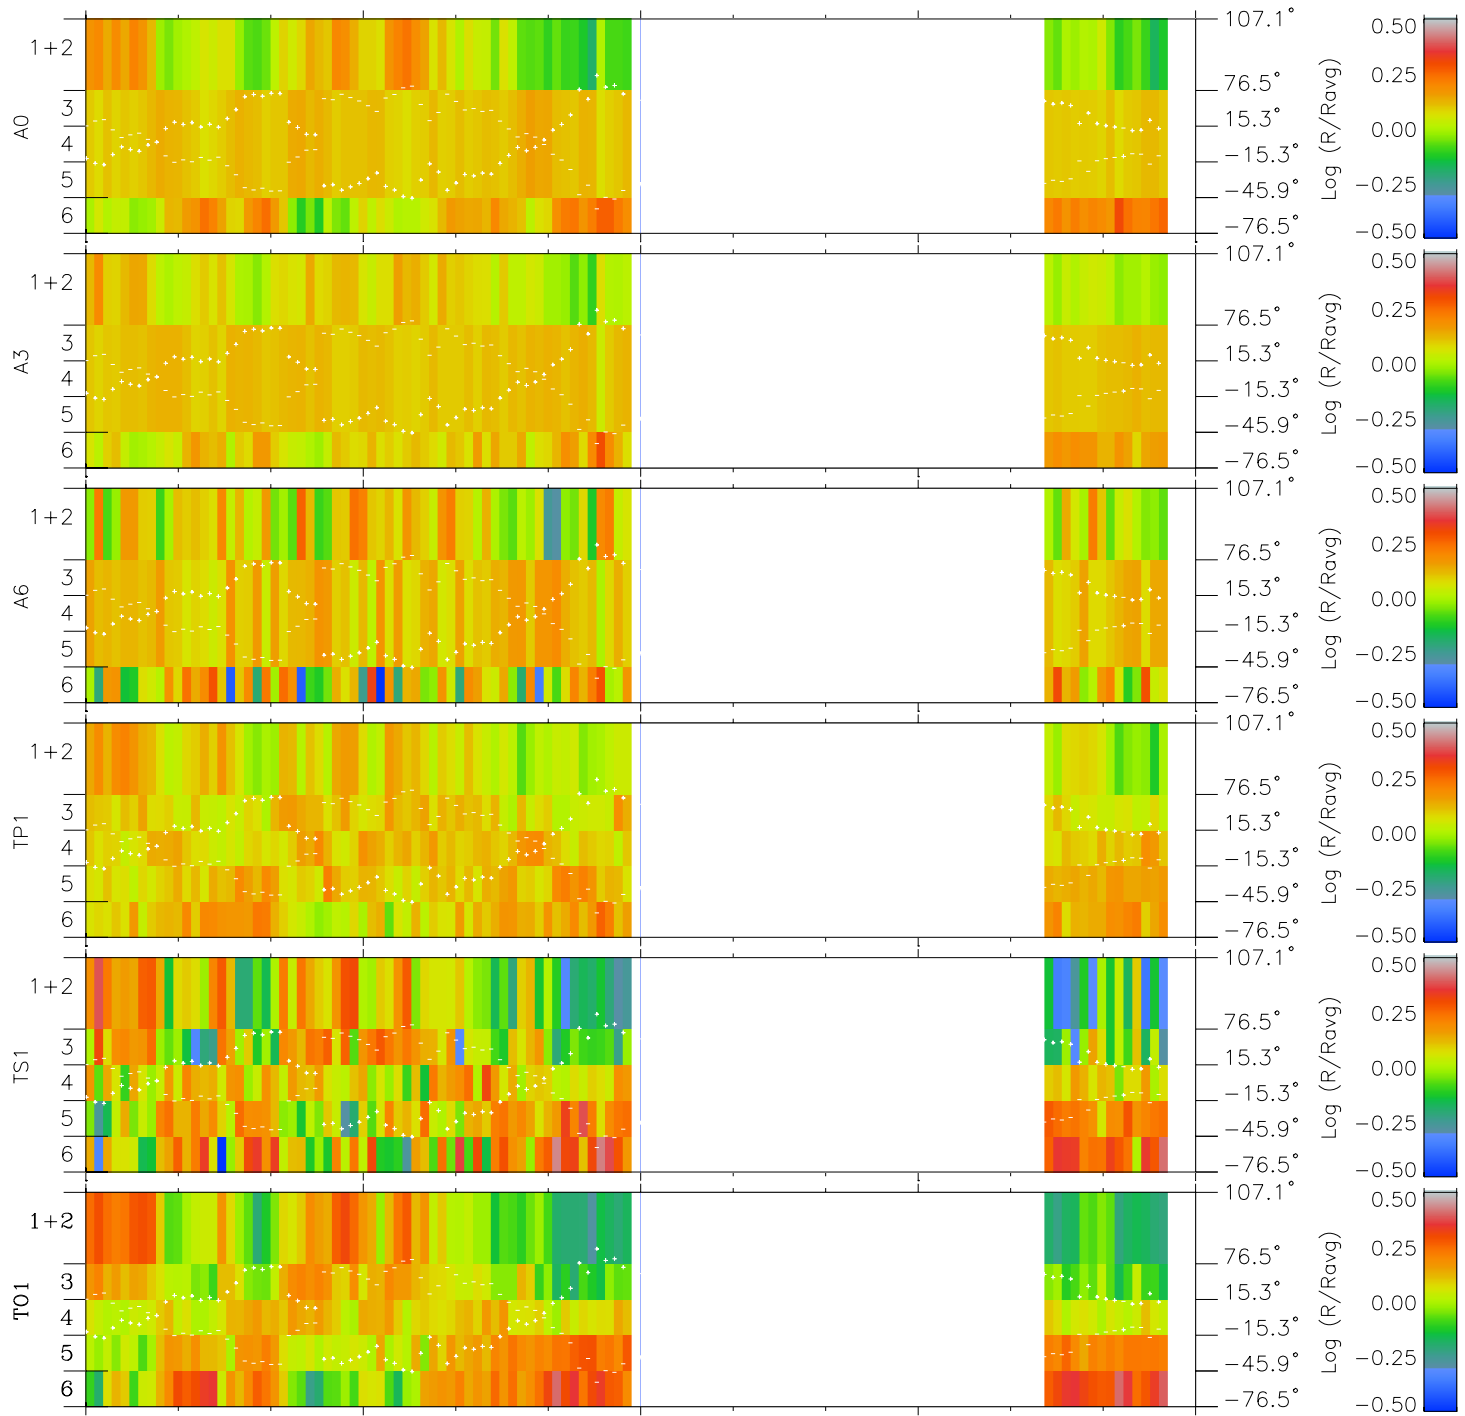

# Galileo EPD Real Elevation Anisotropies 99133

Software Version: RTELEV\_MEAN V 1.20  
Data Production: 06-03-00  
Plot Production: Sun Sep 16 22:06:18 2001  
Color File: wondr3  
Geofactor File: 1.1

00:00:00 1999-133	133-06	133-12	133-18	00:00:00 1999-134	
+	+	+	+	+	
-42.49	-43.64	-44.78	-45.90	-47.01	X JSE( $R_j$ )
61.31	61.86	62.38	62.87	63.36	Y JSE( $R_j$ )
0.26	0.30	0.34	0.38	0.42	Z JSE( $R_j$ )

- ◇ = Jupiter look direction
- = Corotation look direction