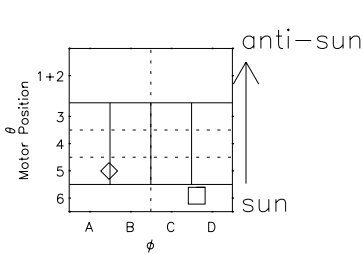

# Galileo EPD Real Elevation Anisotropies 99133

Software Version: RTELEV\_FLUX V 1.20  
Data Production: 06-03-00  
Plot Production: Sun Sep 16 22:06:26 2001  
Color File: wondr3  
Geofactor File: 1.1

00:00:00 1999-133	133-06	133-12	133-18	00:00:00 1999-134	
+	+	+	+	+	X JSE(R <sub>j</sub> )
-42.49	-43.64	-44.78	-45.90	-47.01	Y JSE(R <sub>j</sub> )
61.31	61.86	62.38	62.87	63.36	Z JSE(R <sub>j</sub> )
0.26	0.30	0.34	0.38	0.42	

- ◇ = Jupiter look direction
- = Corotation look direction