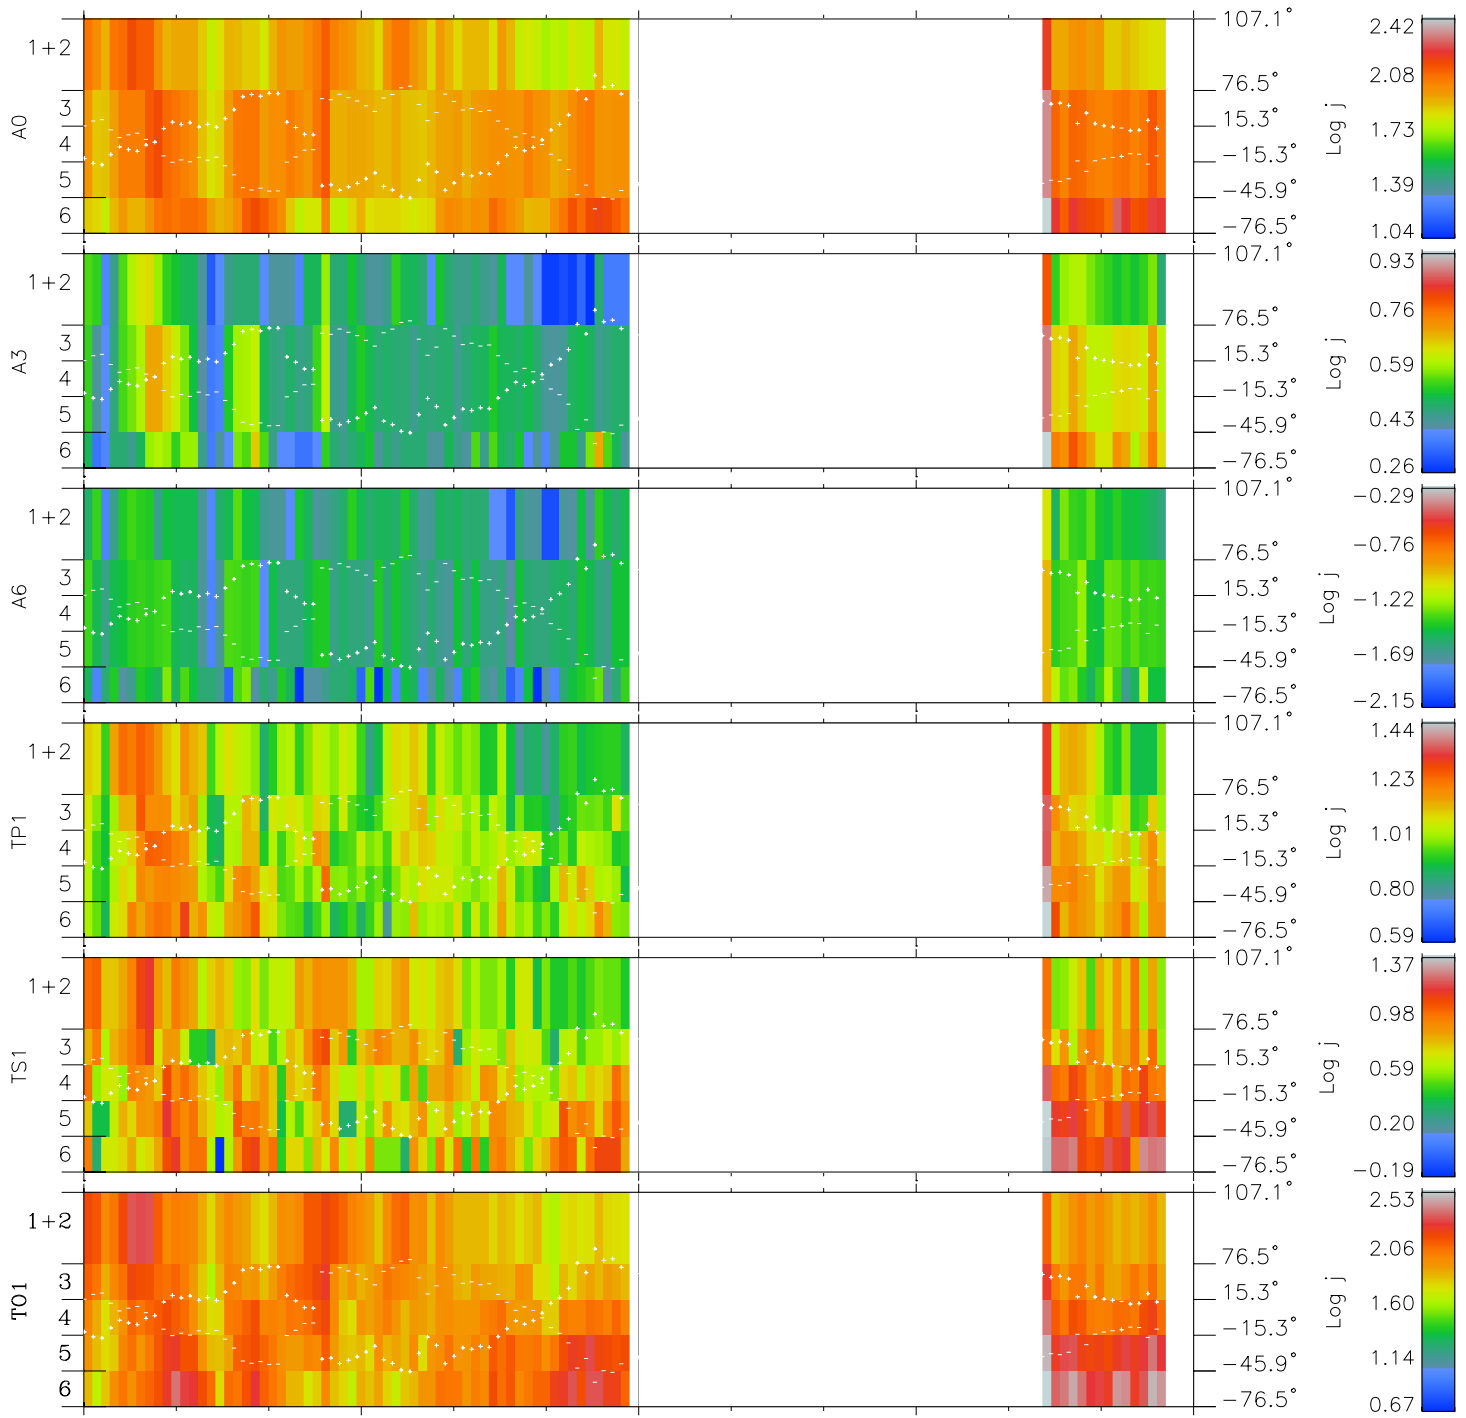

# Galileo EPD Real Elevation Anisotropies 99133

Software Version: RTELEV\_FLUX V 1.20  
Data Production: 06-03-00  
Plot Production: Sun Sep 16 22:06:26 2001  
Color File: wondr3  
Geofactor File: 1.1

00:00:00 1999-133	133-06	133-12	133-18	00:00:00 1999-134	
+	+	+	+	+	X JSE(R <sub>j</sub> )
-42.49	-43.64	-44.78	-45.90	-47.01	Y JSE(R <sub>j</sub> )
61.31	61.86	62.38	62.87	63.36	Z JSE(R <sub>j</sub> )
0.26	0.30	0.34	0.38	0.42	

- ◇ = Jupiter look direction
- = Corotation look direction