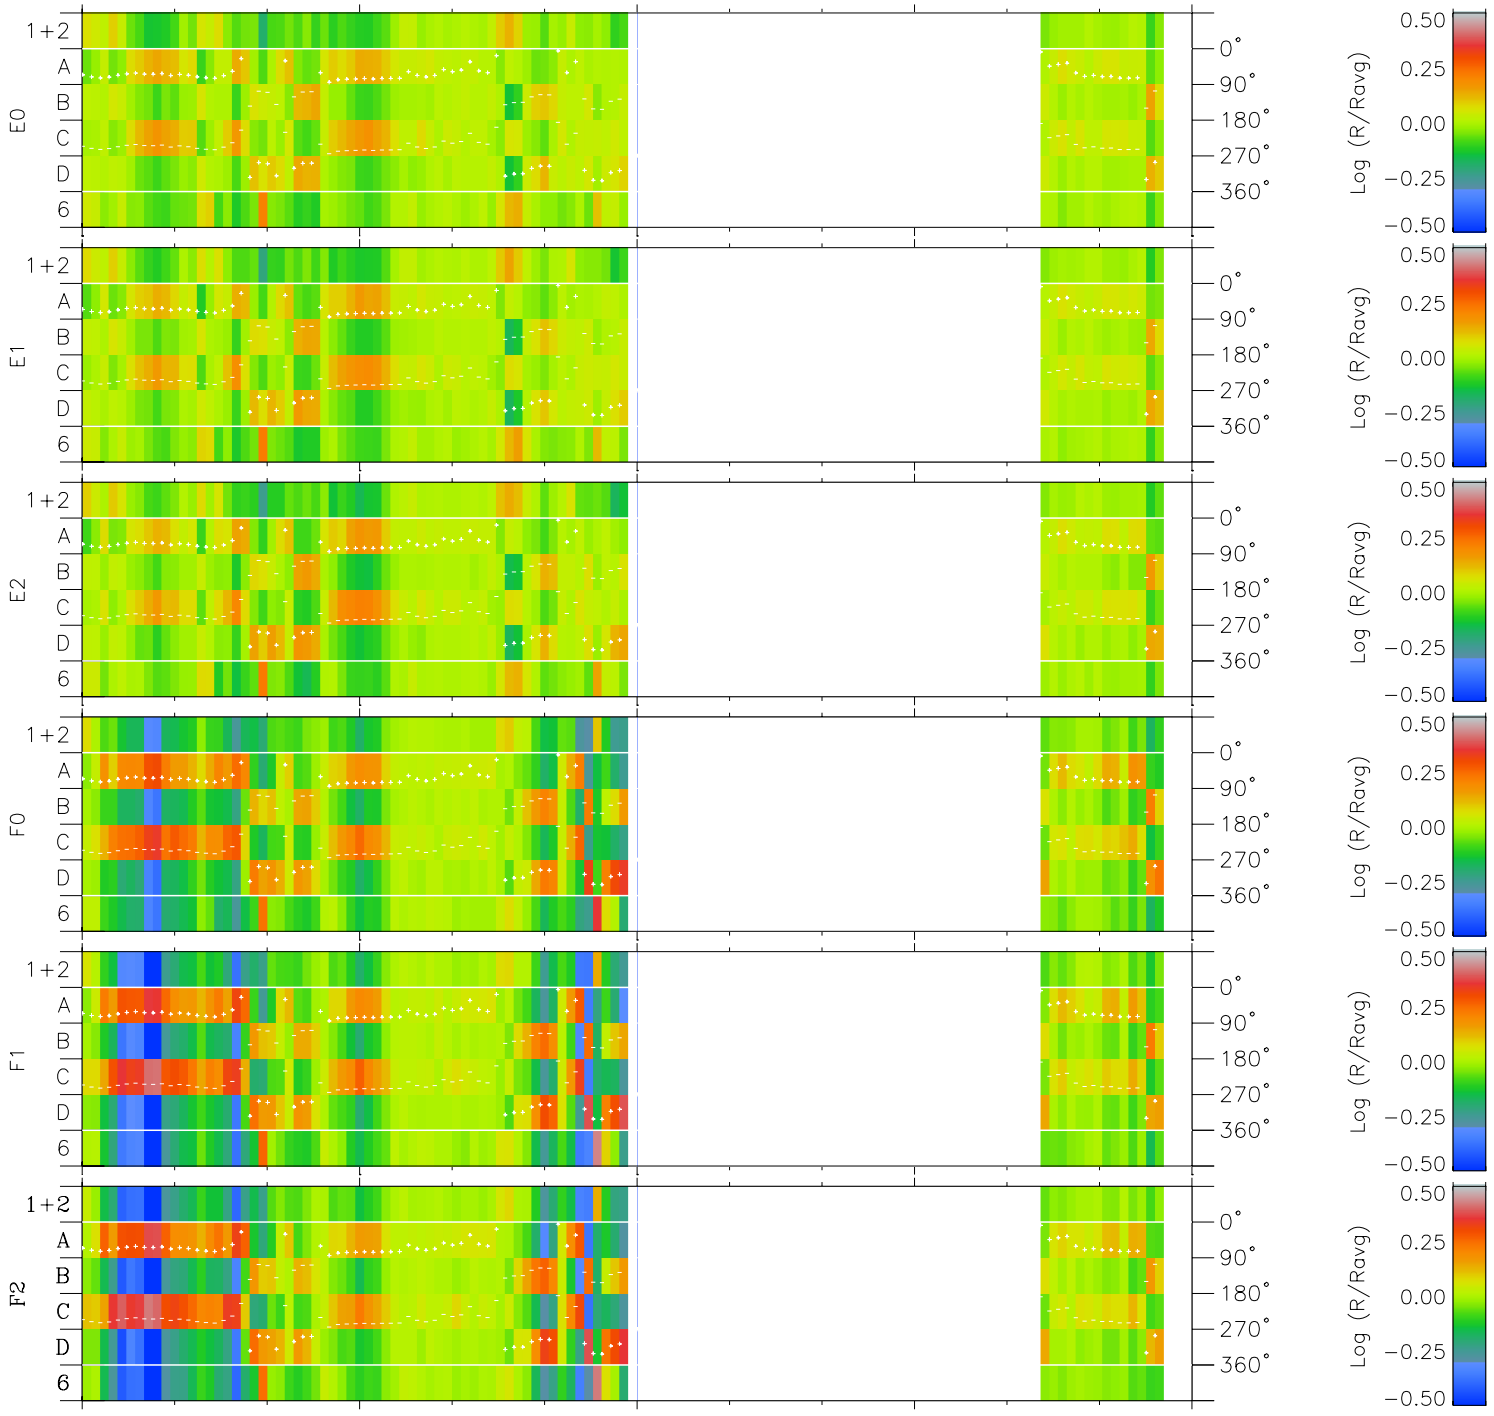

Galileo EPD Real Time Azimuth Anisotropies 99133

Software Version: RTAZIM_MEAN V 1.20
Data Production: 06-03-00
Plot Production: Sun Sep 16 22:06:45 2001
Color File: wondr3
Geofactor File: 1.1

| 00:00:00 1999-133 | 133-06 | 133-12 | 133-18 | 00:00:00 1999-134 | |
|----------------------|--------|--------|--------|----------------------|------------------------|
| + | + | + | + | + | |
| -42.49 | -43.64 | -44.78 | -45.90 | -47.01 | X JSE(R _j) |
| 61.31 | 61.86 | 62.38 | 62.87 | 63.36 | Y JSE(R _j) |
| 0.26 | 0.30 | 0.34 | 0.38 | 0.42 | Z JSE(R _j) |

- ◇ = Jupiter look direction
- = Corotation look direction