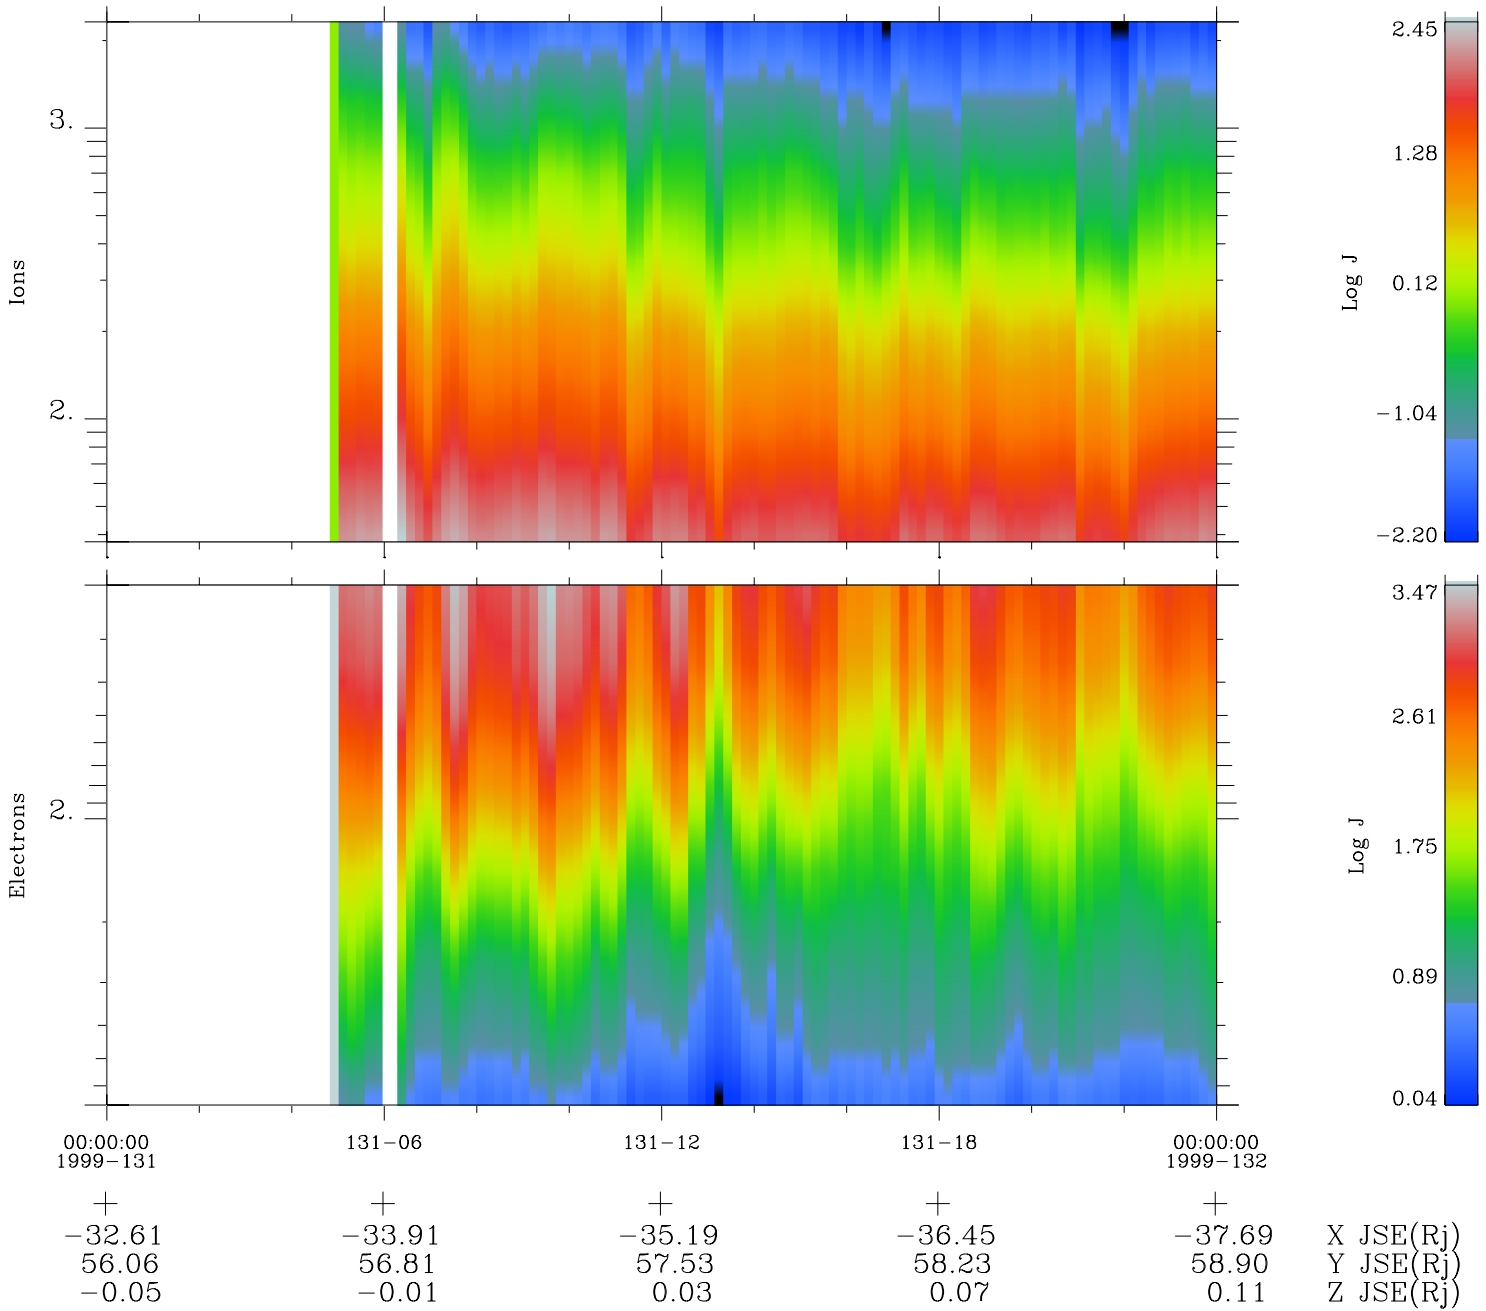

# Galileo EPD Real Time Omni Spectrum 99131

Software Version: RTSPEC\_OMNI V 1.20  
 Data Production: 06-03-00  
 Plot Production: Sun Sep 16 21:50:23 2001  
 Color File: wondr3  
 Geofactor File: 1.1

- ◇ = Jupiter look direction
- = Corotation look direction