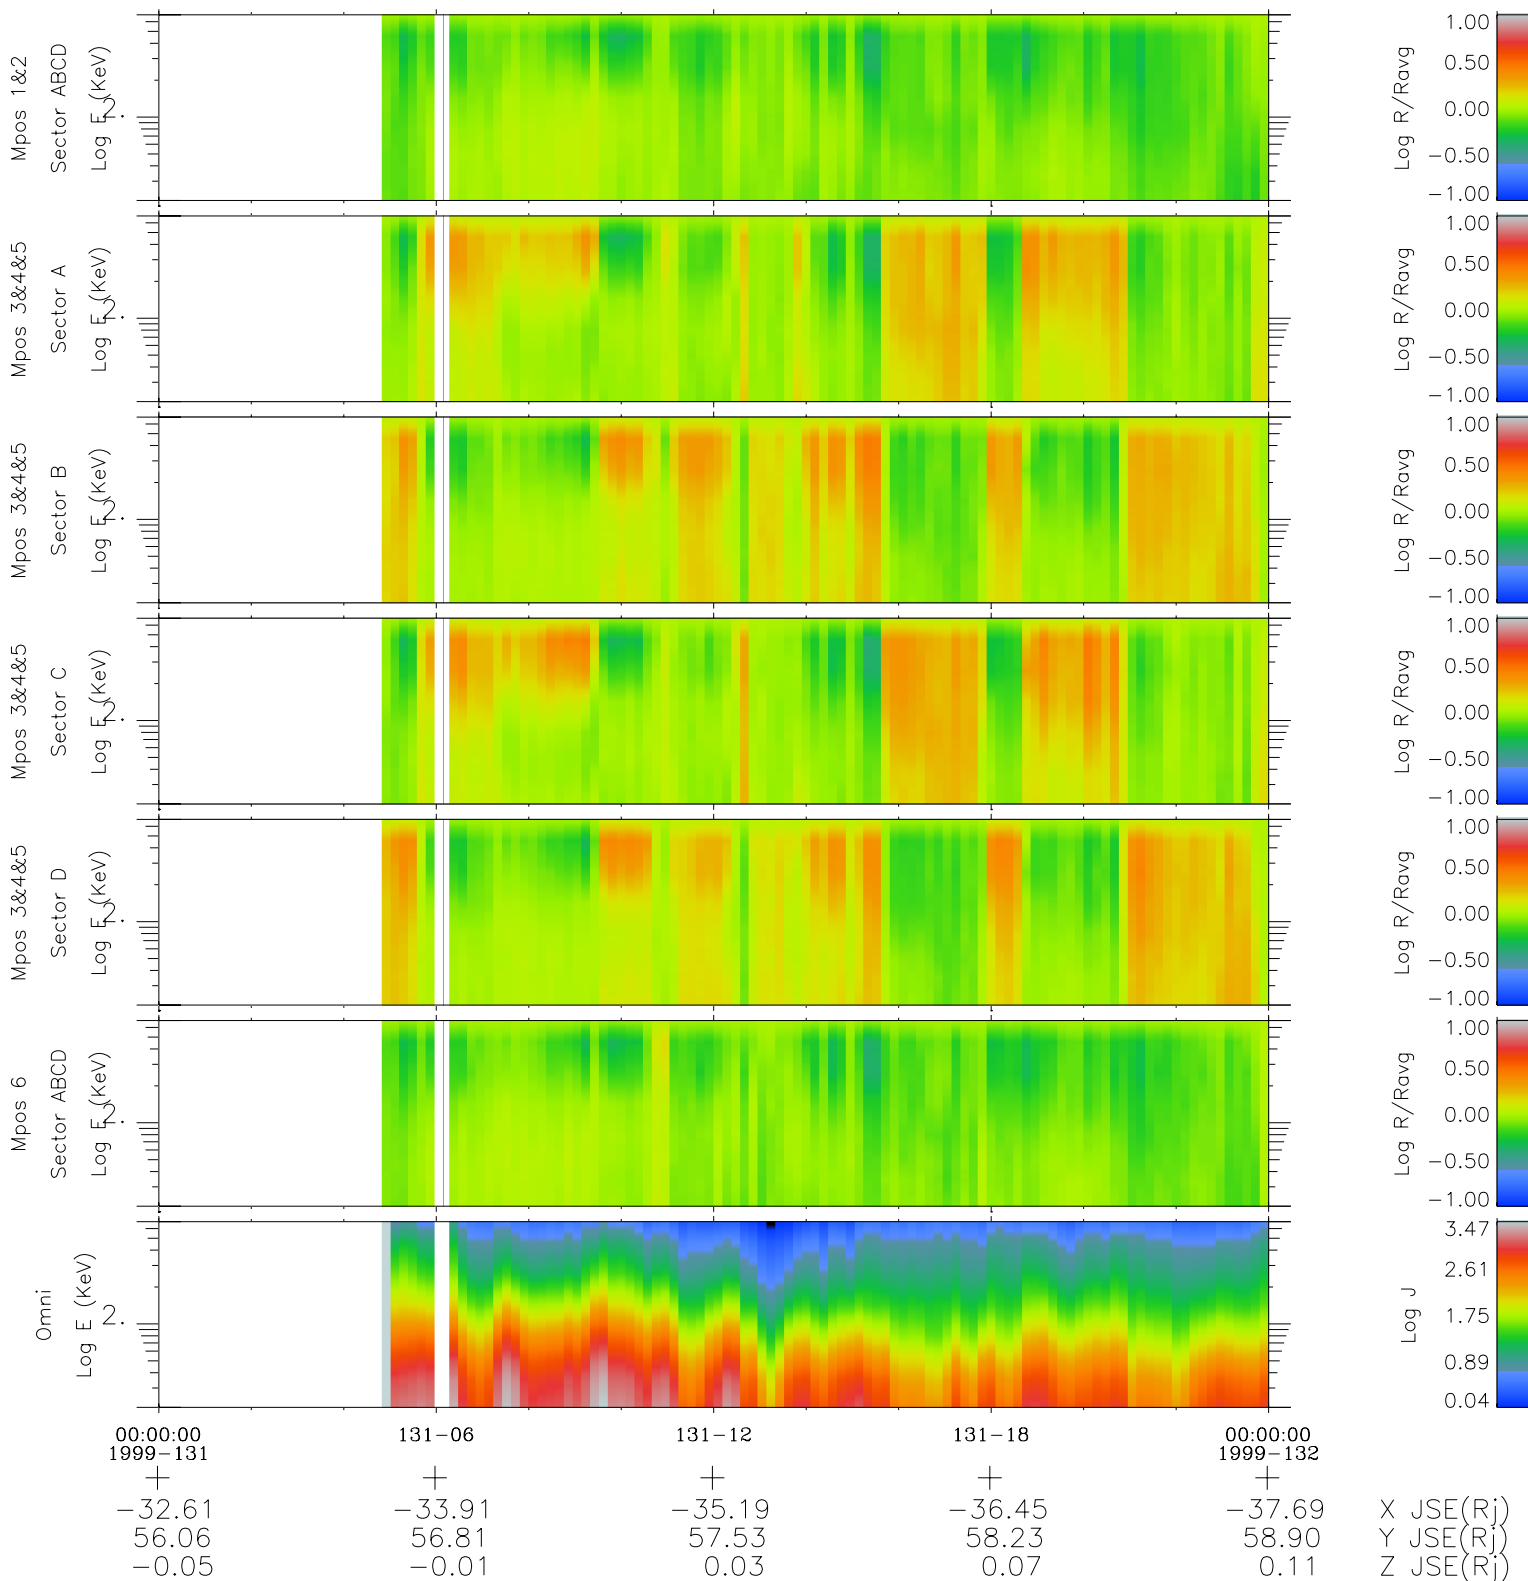

Galileo EPD Real Time R6 Electrons Spectra 99131

Software Version: RTSPEC_R6 V 1.20
 Data Production: 06-03-00
 Plot Production: Sun Sep 16 21:50:18 2001
 Color File: wondr3
 Geofactor File: 1.1

- ◇ = Jupiter look direction
- = Corotation look direction