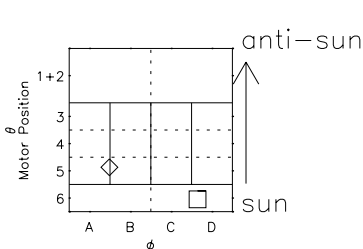

Galileo EPD Real Time R6 Ions Spectra 99131

Software Version: RTSPEC_R6 V 1.20
 Data Production: 06-03-00
 Plot Production: Sun Sep 16 21:50:12 2001
 Color File: wondr3
 Geofactor File: 1.1

- ◇ = Jupiter look direction
- = Corotation look direction