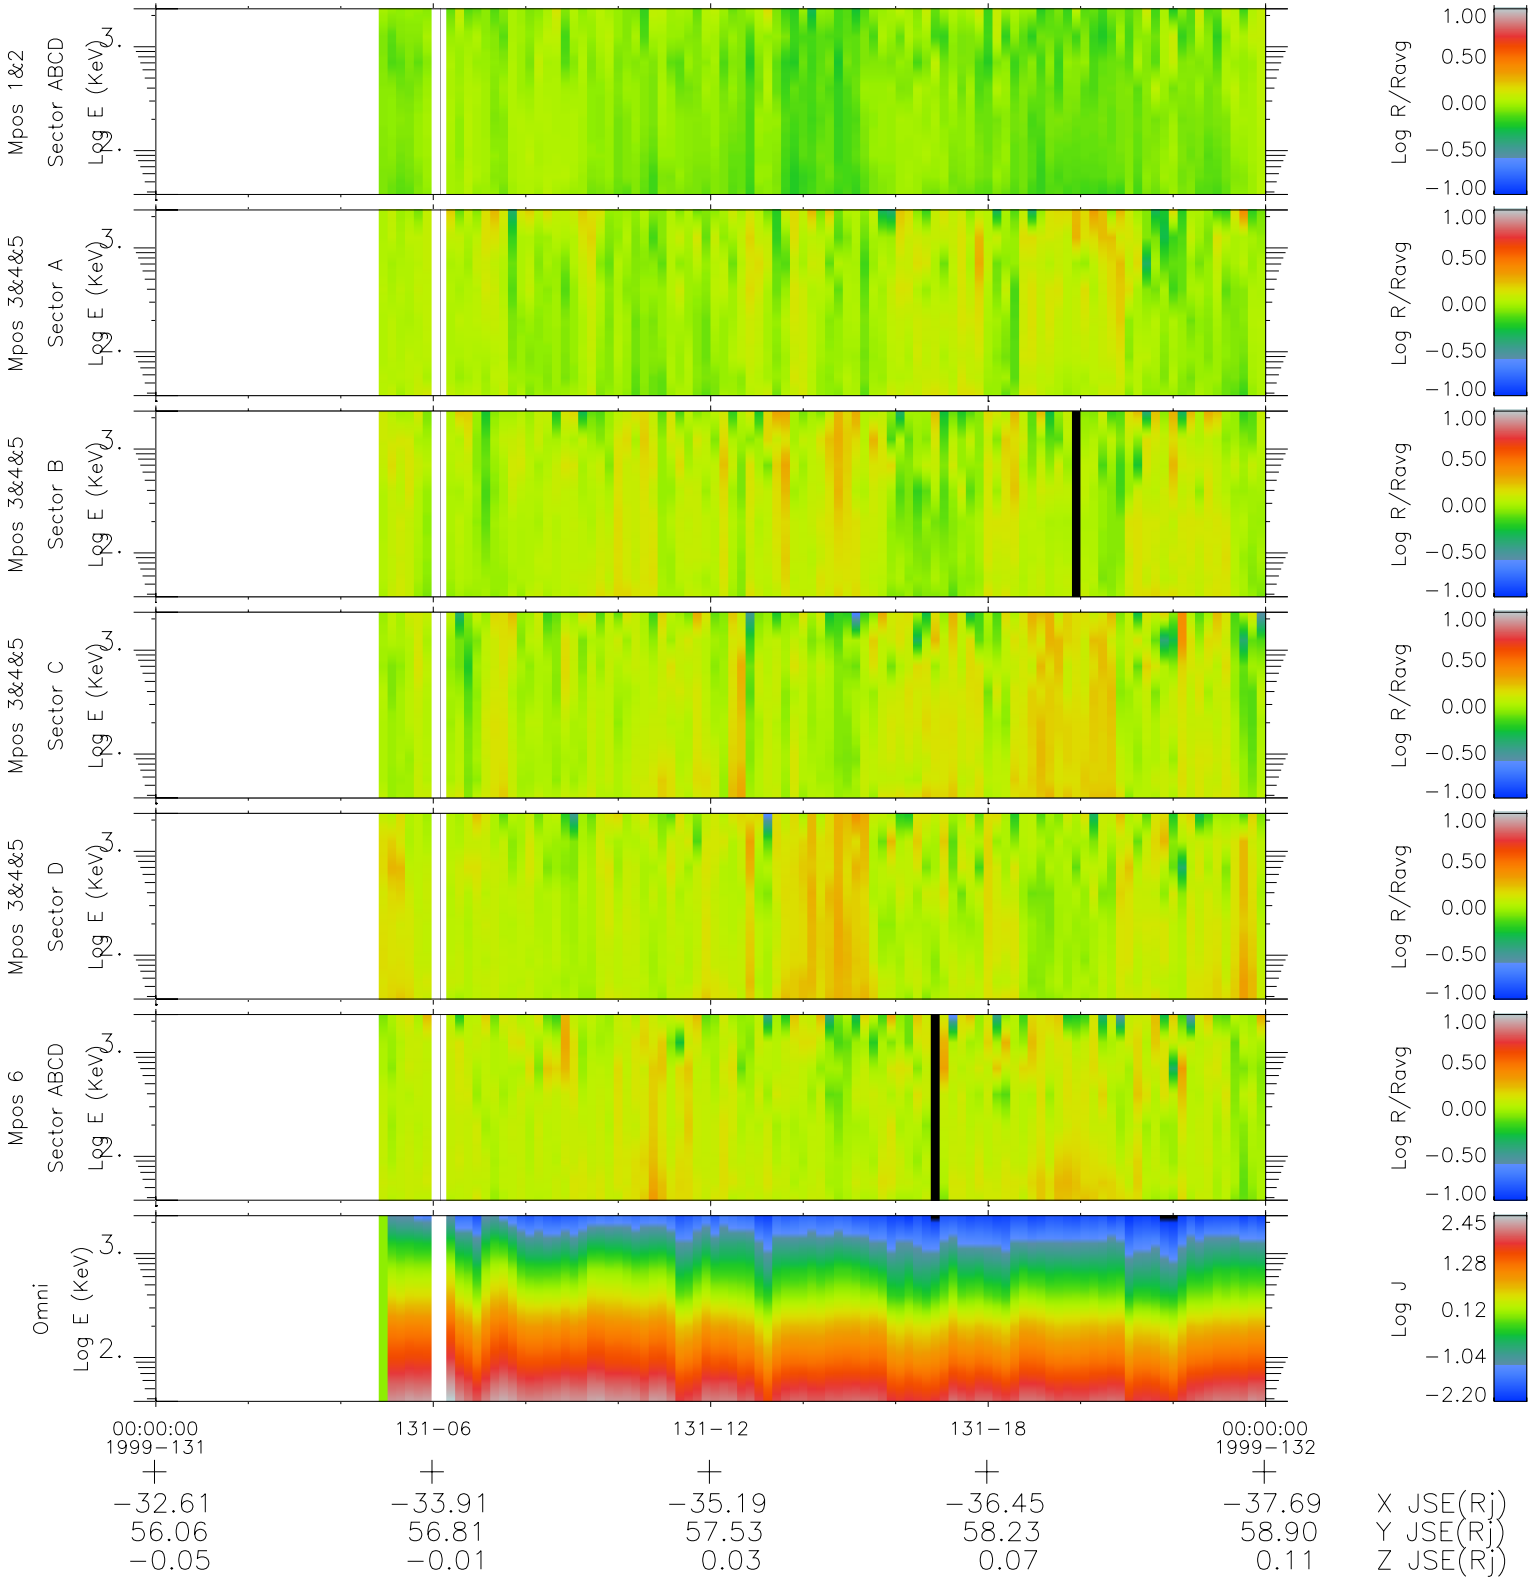

Galileo EPD Real Time R6 Ions Spectra 99131

Software Version: RTSPEC_R6 V 1.20
 Data Production: 06-03-00
 Plot Production: Sun Sep 16 21:50:12 2001
 Color File: wondr3
 Geofactor File: 1.1

- ◇ = Jupiter look direction
- = Corotation look direction