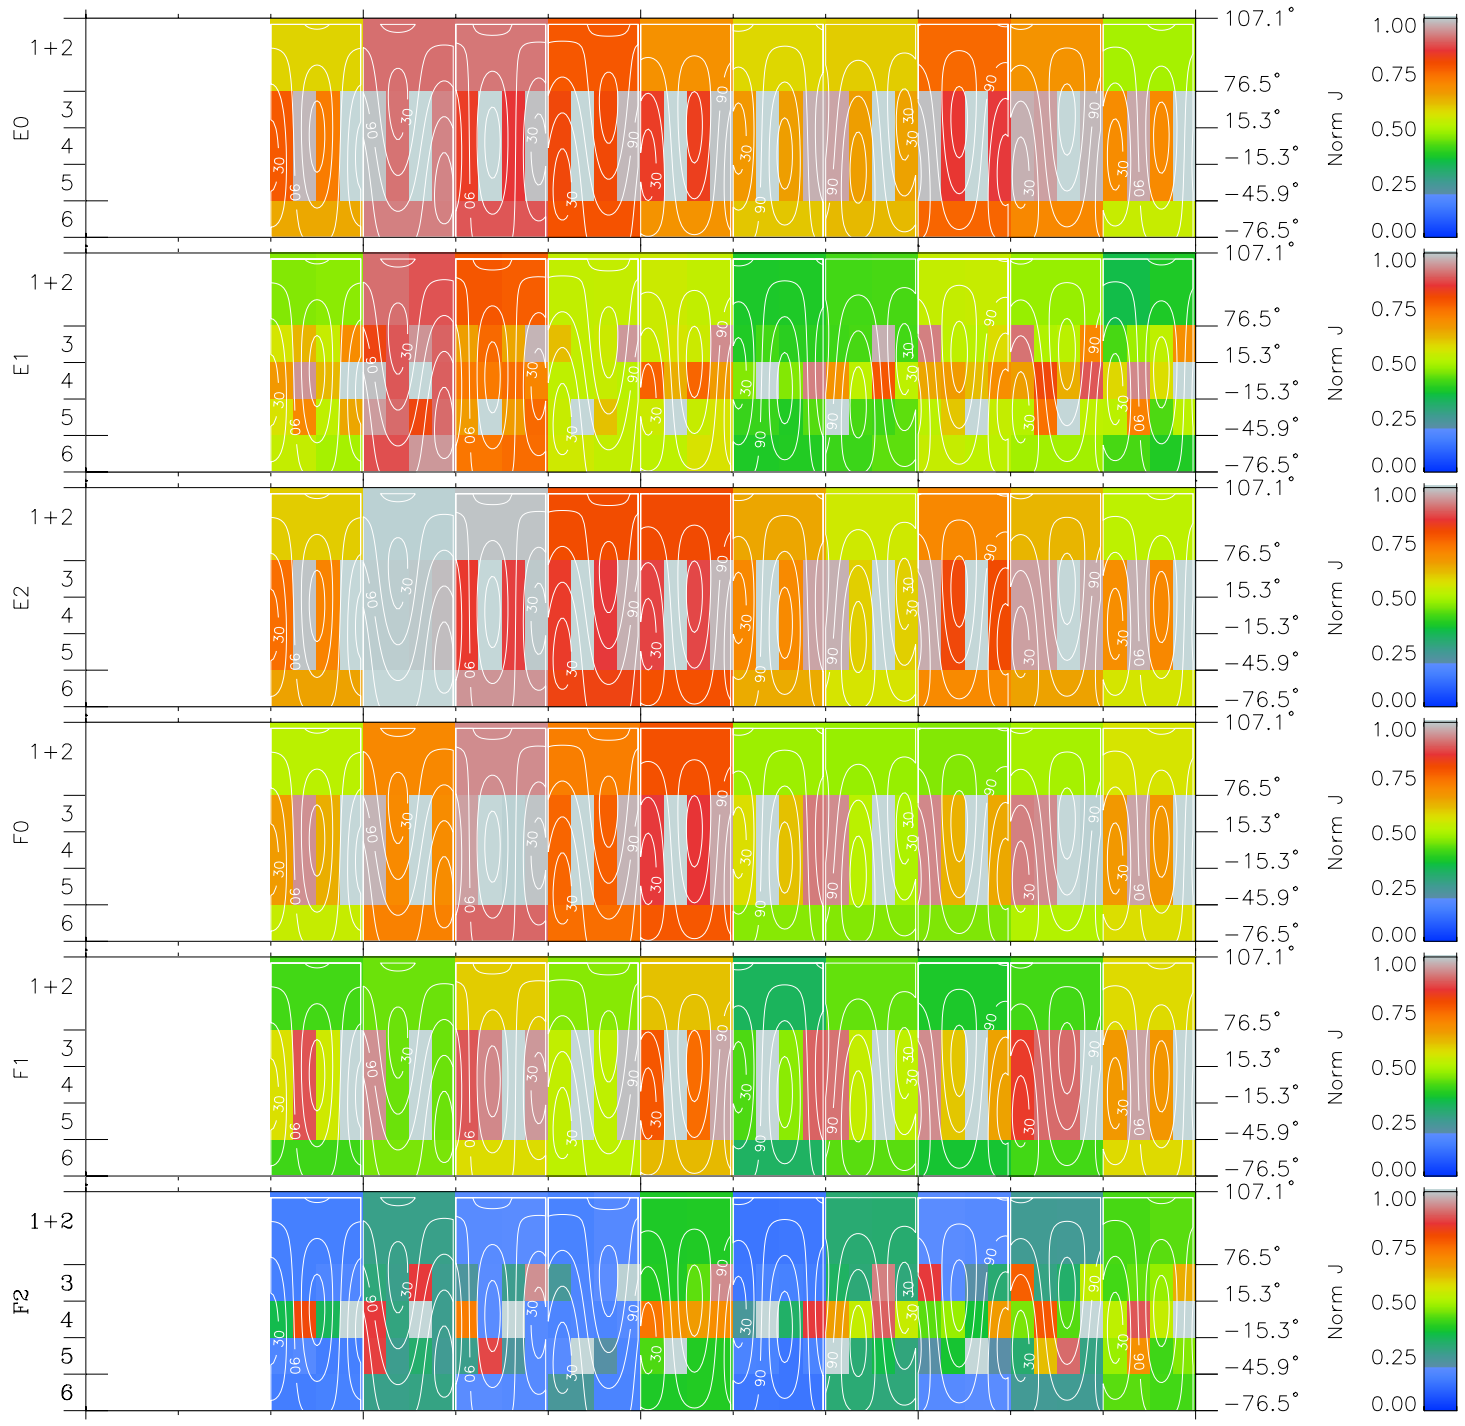

Galileo EPD Real Time All-Sky Anisotropies 99131

Software Version: RTSKY_NORM V 1.20
 Data Production: 06-03-00
 Plot Production: Sun Sep 16 21:50:59 2001
 Color File: wondr3
 Geofactor File: 1.1

00:00:00 1999-131	131-06	131-12	131-18	00:00:00 1999-132	X JSE(R _j)	Y JSE(R _j)	Z JSE(R _j)
+ -32.61 56.06 -0.05	+ -33.91 56.81 -0.01	+ -35.19 57.53 0.03	+ -36.45 58.23 0.07	+ -37.69 58.90 0.11			

- ◇ = Jupiter look direction
- = Corotation look direction