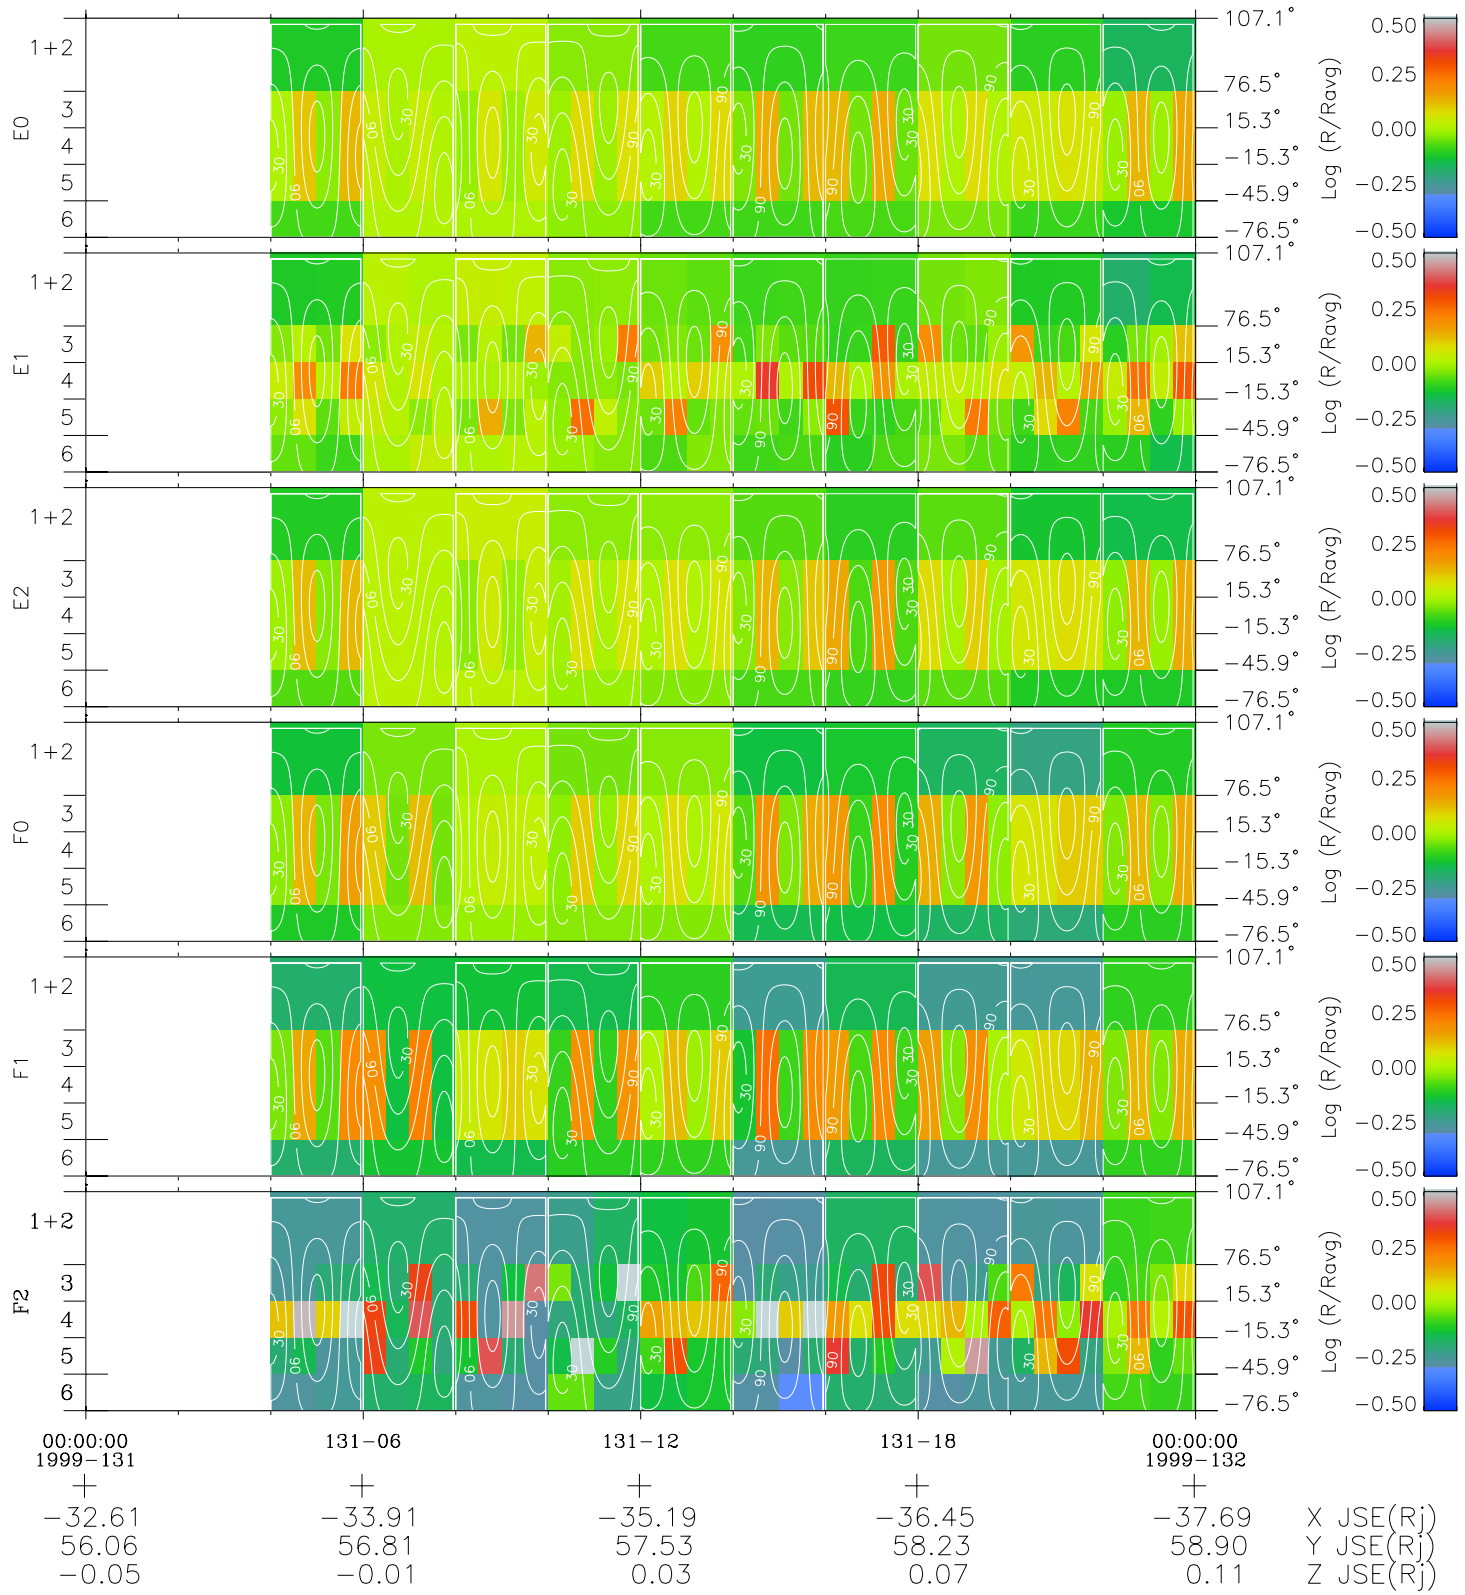

# Galileo EPD Real Time All-Sky Anisotropies 99131

Software Version: RTSKY\_MEAN V 1.20  
 Data Production: 06-03-00  
 Plot Production: Sun Sep 16 21:50:35 2001  
 Color File: wondr3  
 Geofactor File: 1.1

- ◇ = Jupiter look direction
- = Corotation look direction