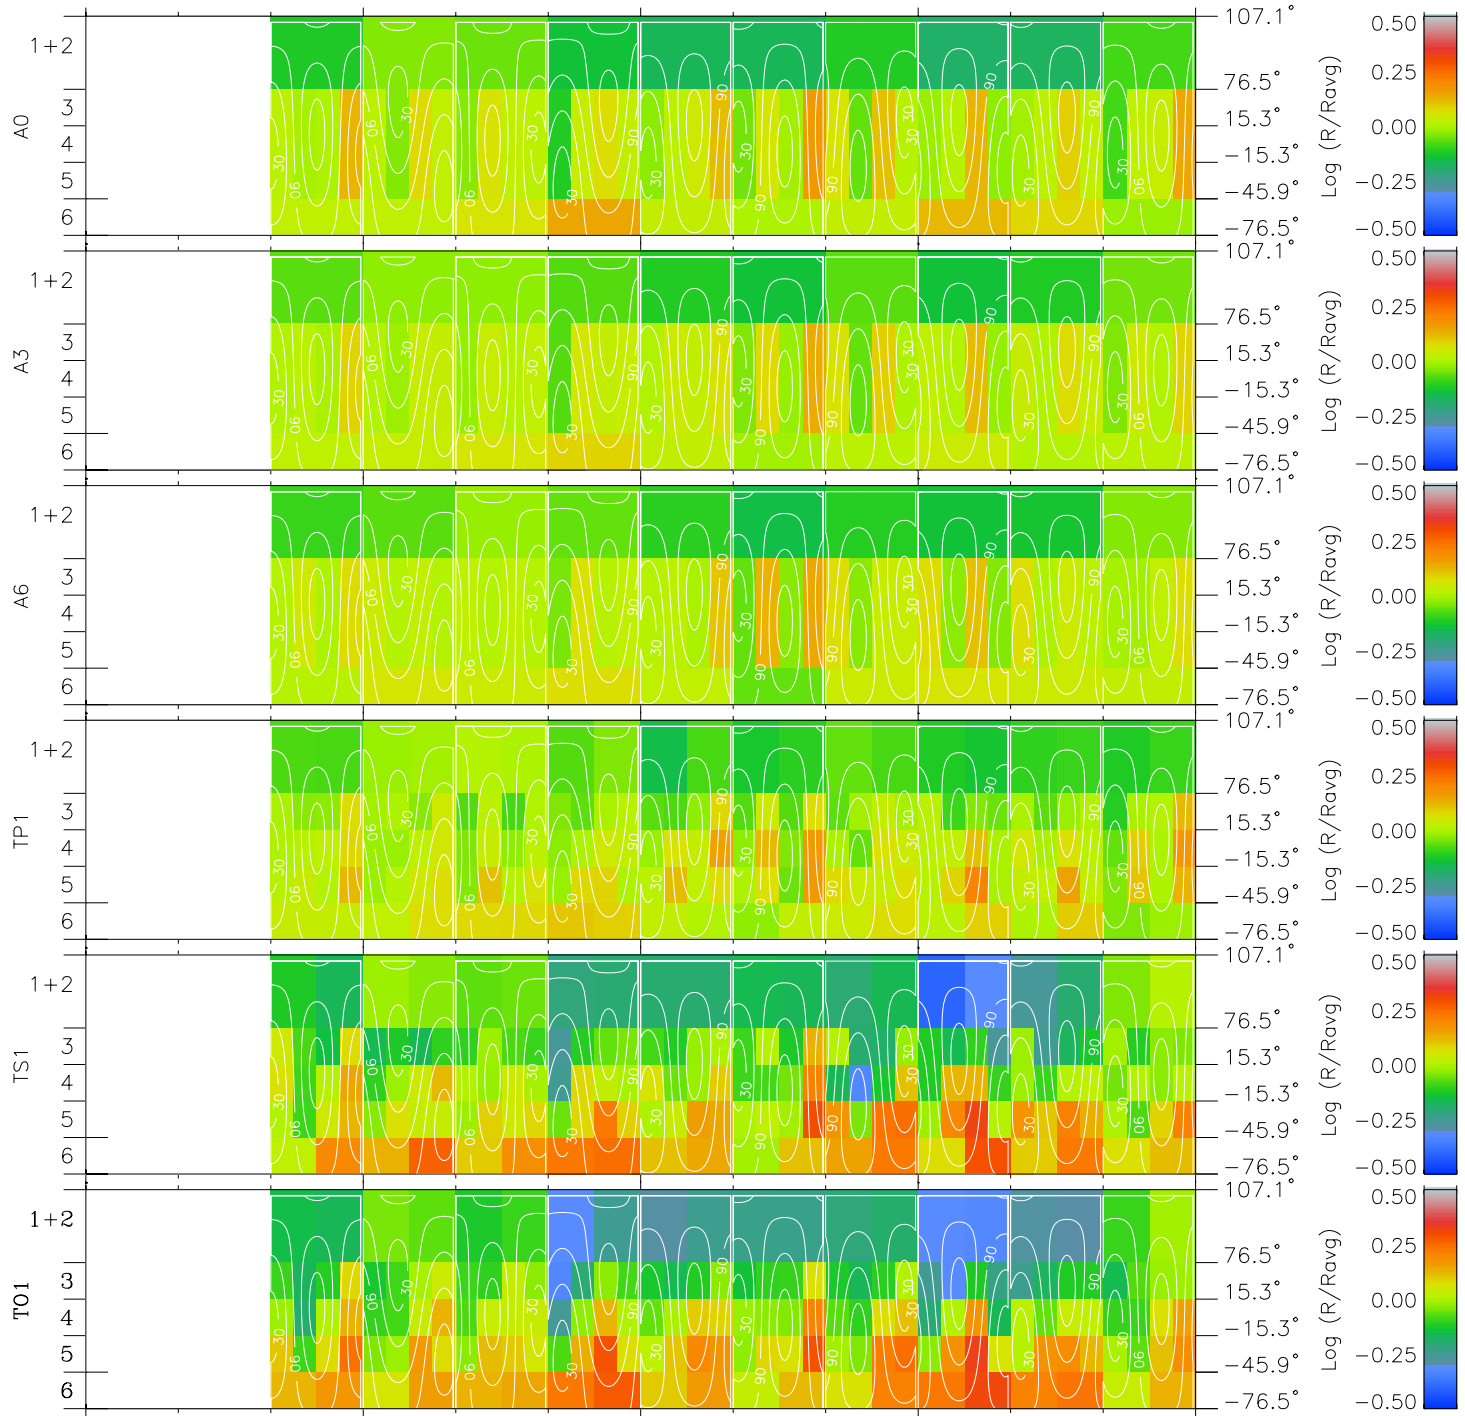

# Galileo EPD Real Time All-Sky Anisotropies 99131

Software Version: RTSKY\_MEAN V 1.20  
Data Production: 06-03-00  
Plot Production: Sun Sep 16 21:50:30 2001  
Color File: wondr3  
Geofactor File: 1.1

00:00:00  
1999-131  
+  
-32.61  
56.06  
-0.05

131-06  
+  
-33.91  
56.81  
-0.01

131-12  
+  
-35.19  
57.53  
0.03

131-18  
+  
-36.45  
58.23  
0.07

00:00:00  
1999-132  
+  
-37.69  
58.90  
0.11

X JSE(R<sub>j</sub>)  
Y JSE(R<sub>j</sub>)  
Z JSE(R<sub>j</sub>)

- ◇ = Jupiter look direction
- = Corotation look direction