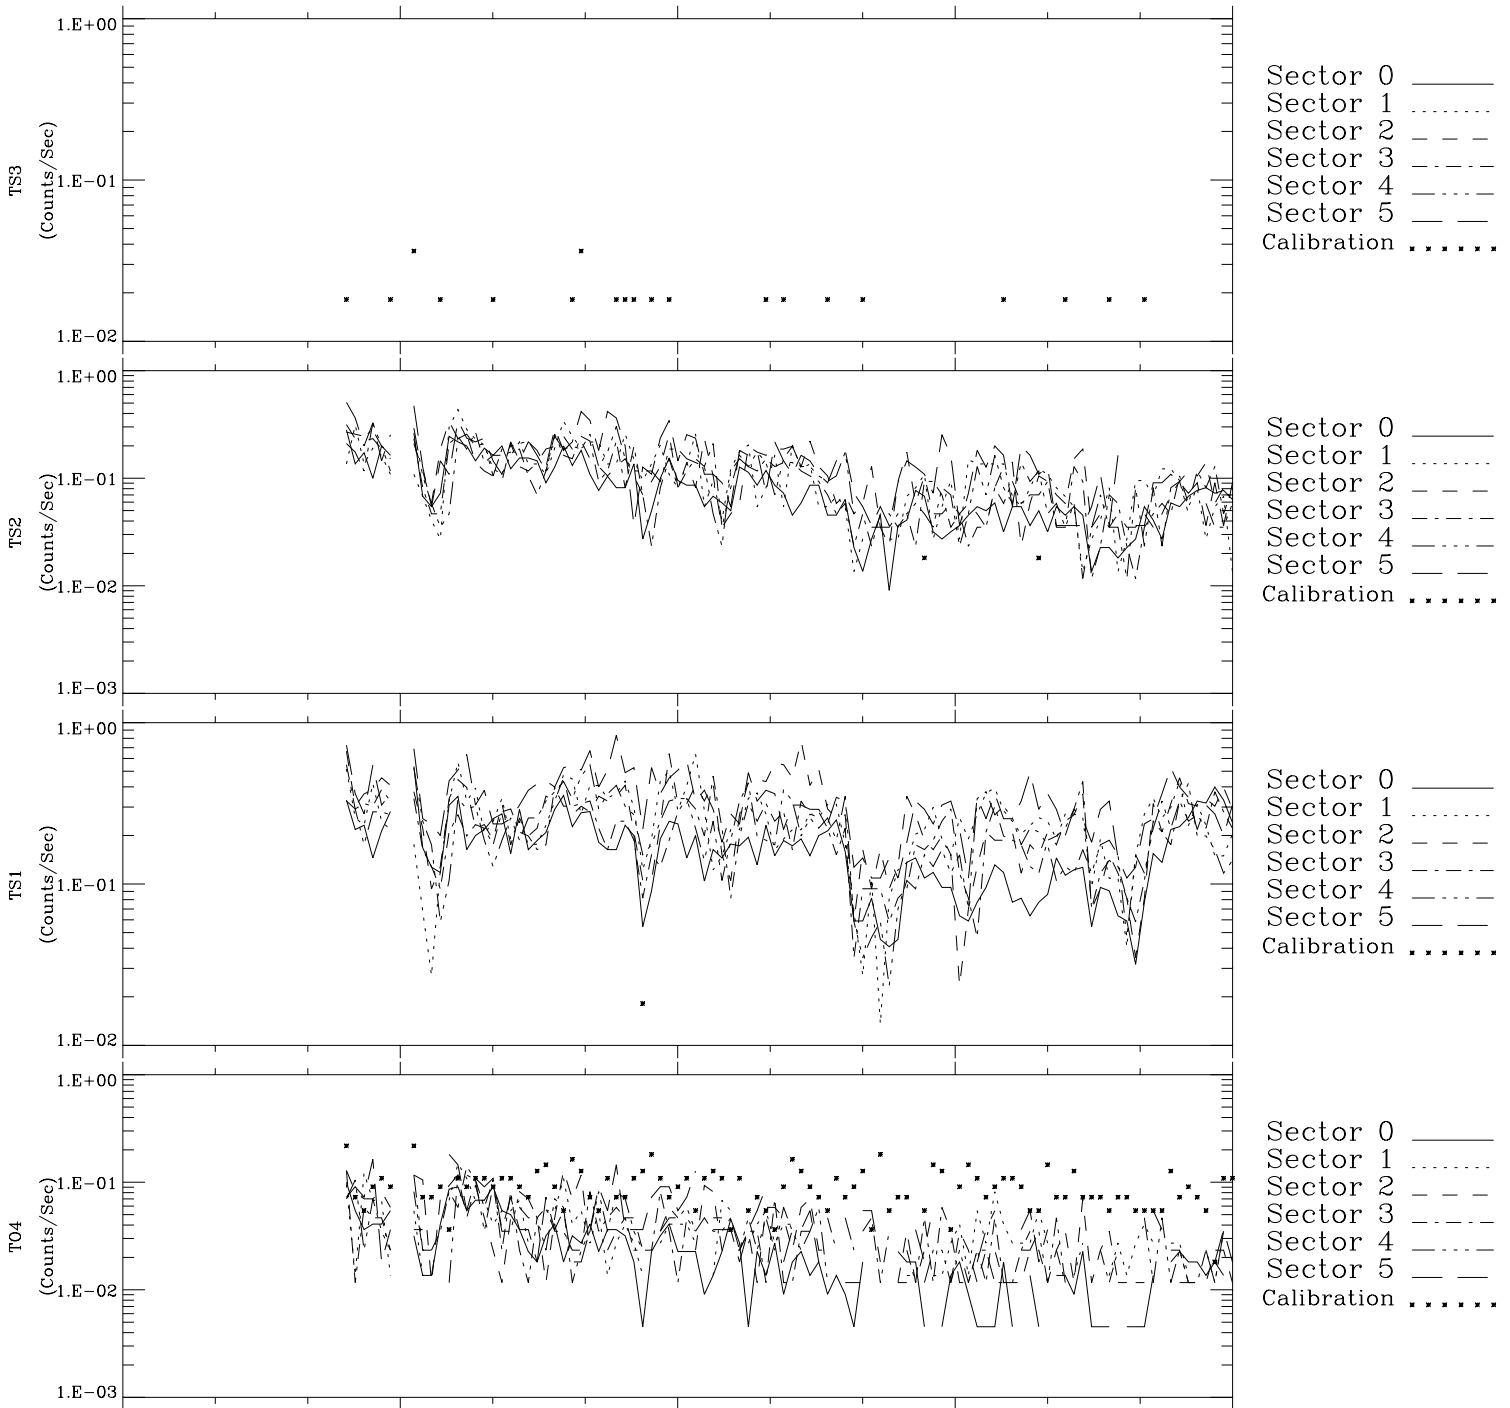

Galileo EPD Real-Time Six-Sector 99131

Software Version: RTLINE_R6 V 1.20
Data Production: 06-03-00
Plot Production: Sun Sep 16 21:52:05 2001

00:00:00 1999-131	131-06	131-12	131-18	00:00:00 1999-132	
+	+	+	+	+	X JSE(R _j)
-32.61	-33.91	-35.19	-36.45	-37.69	Y JSE(R _j)
56.06	56.81	57.53	58.23	58.90	Z JSE(R _j)
-0.05	-0.01	0.03	0.07	0.11	

◇ = Jupiter look direction
□ = Corotation look direction