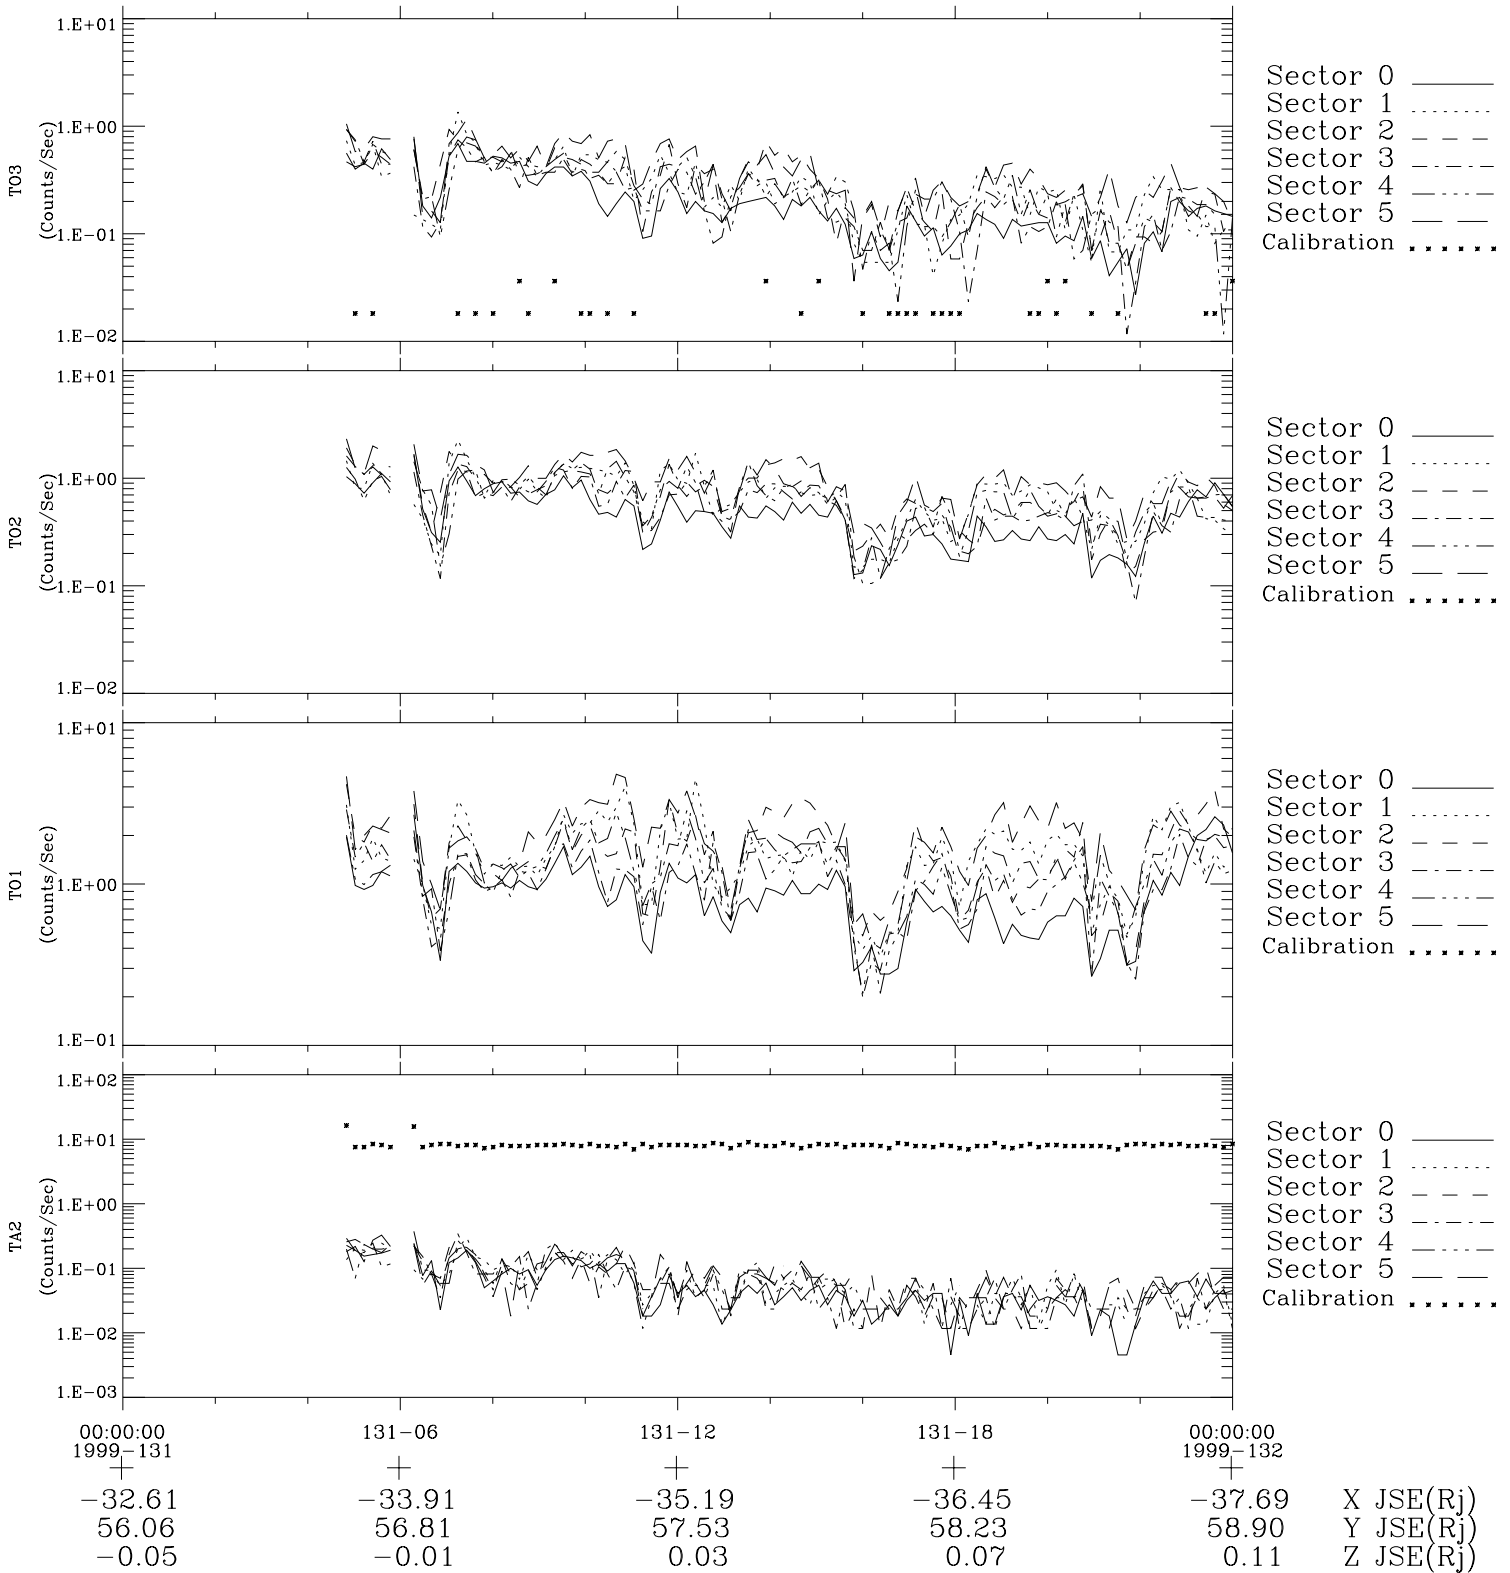

Galileo EPD Real-Time Six-Sector 99131

Software Version: RTLINE_R6 V 1.20
Data Production: 06-03-00
Plot Production: Sun Sep 16 21:52:05 2001

◇ = Jupiter look direction
□ = Corotation look direction