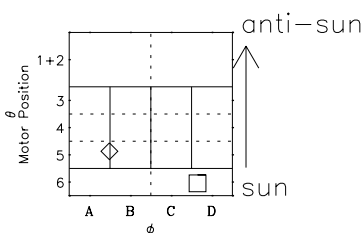

Galileo EPD Real-Time Six-Sector 99131

Software Version: RTLINE_R6 V 1.20
Data Production: 06-03-00
Plot Production: Sun Sep 16 21:52:05 2001

◇ = Jupiter look direction
□ = Corotation look direction