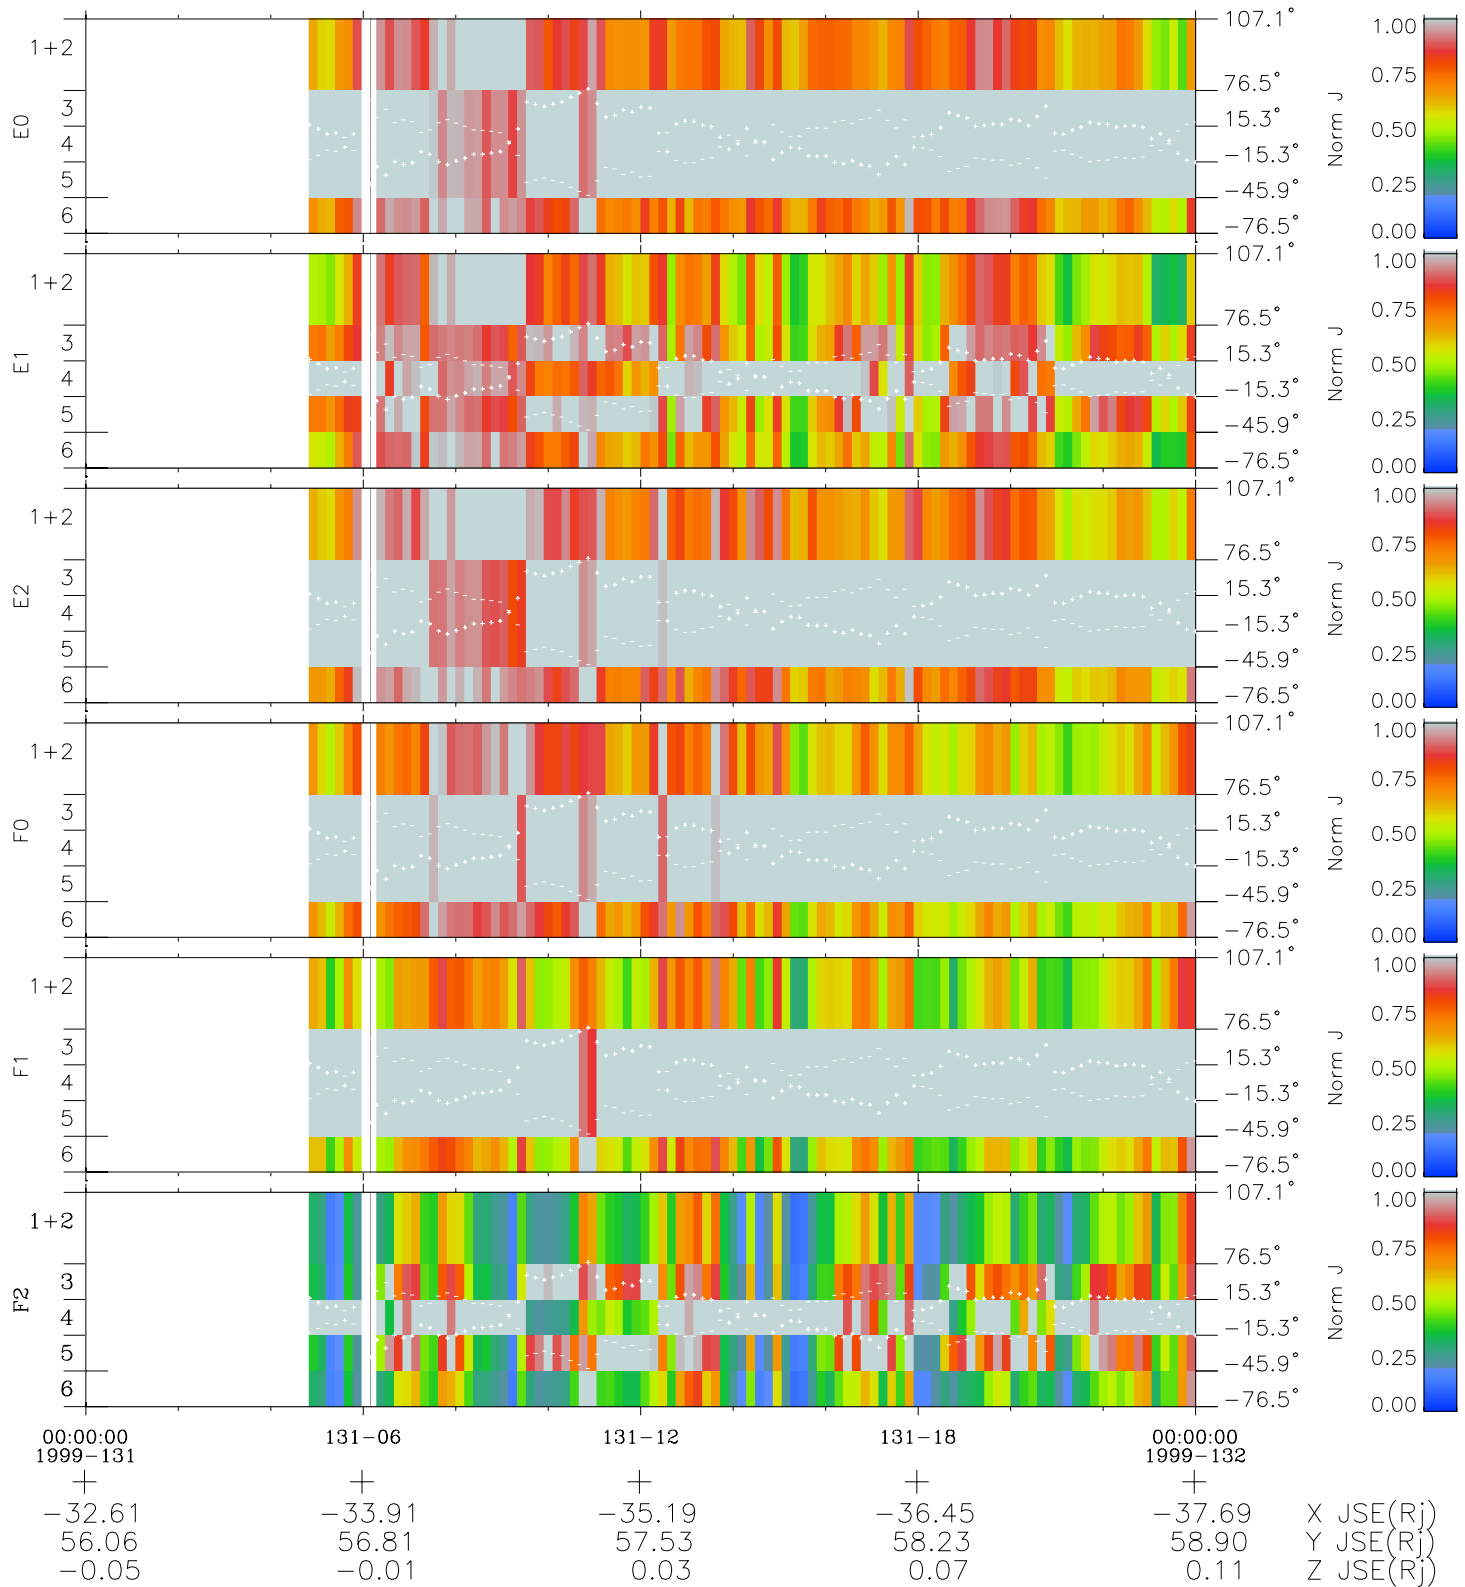

Galileo EPD Real Elevation Anisotropies 99131

Software Version: RTELEV_NORM V 1.20
Data Production: 06-03-00
Plot Production: Sun Sep 16 21:51:27 2001
Color File: wondr3
Geofactor File: 1.1

- ◇ = Jupiter look direction
- = Corotation look direction