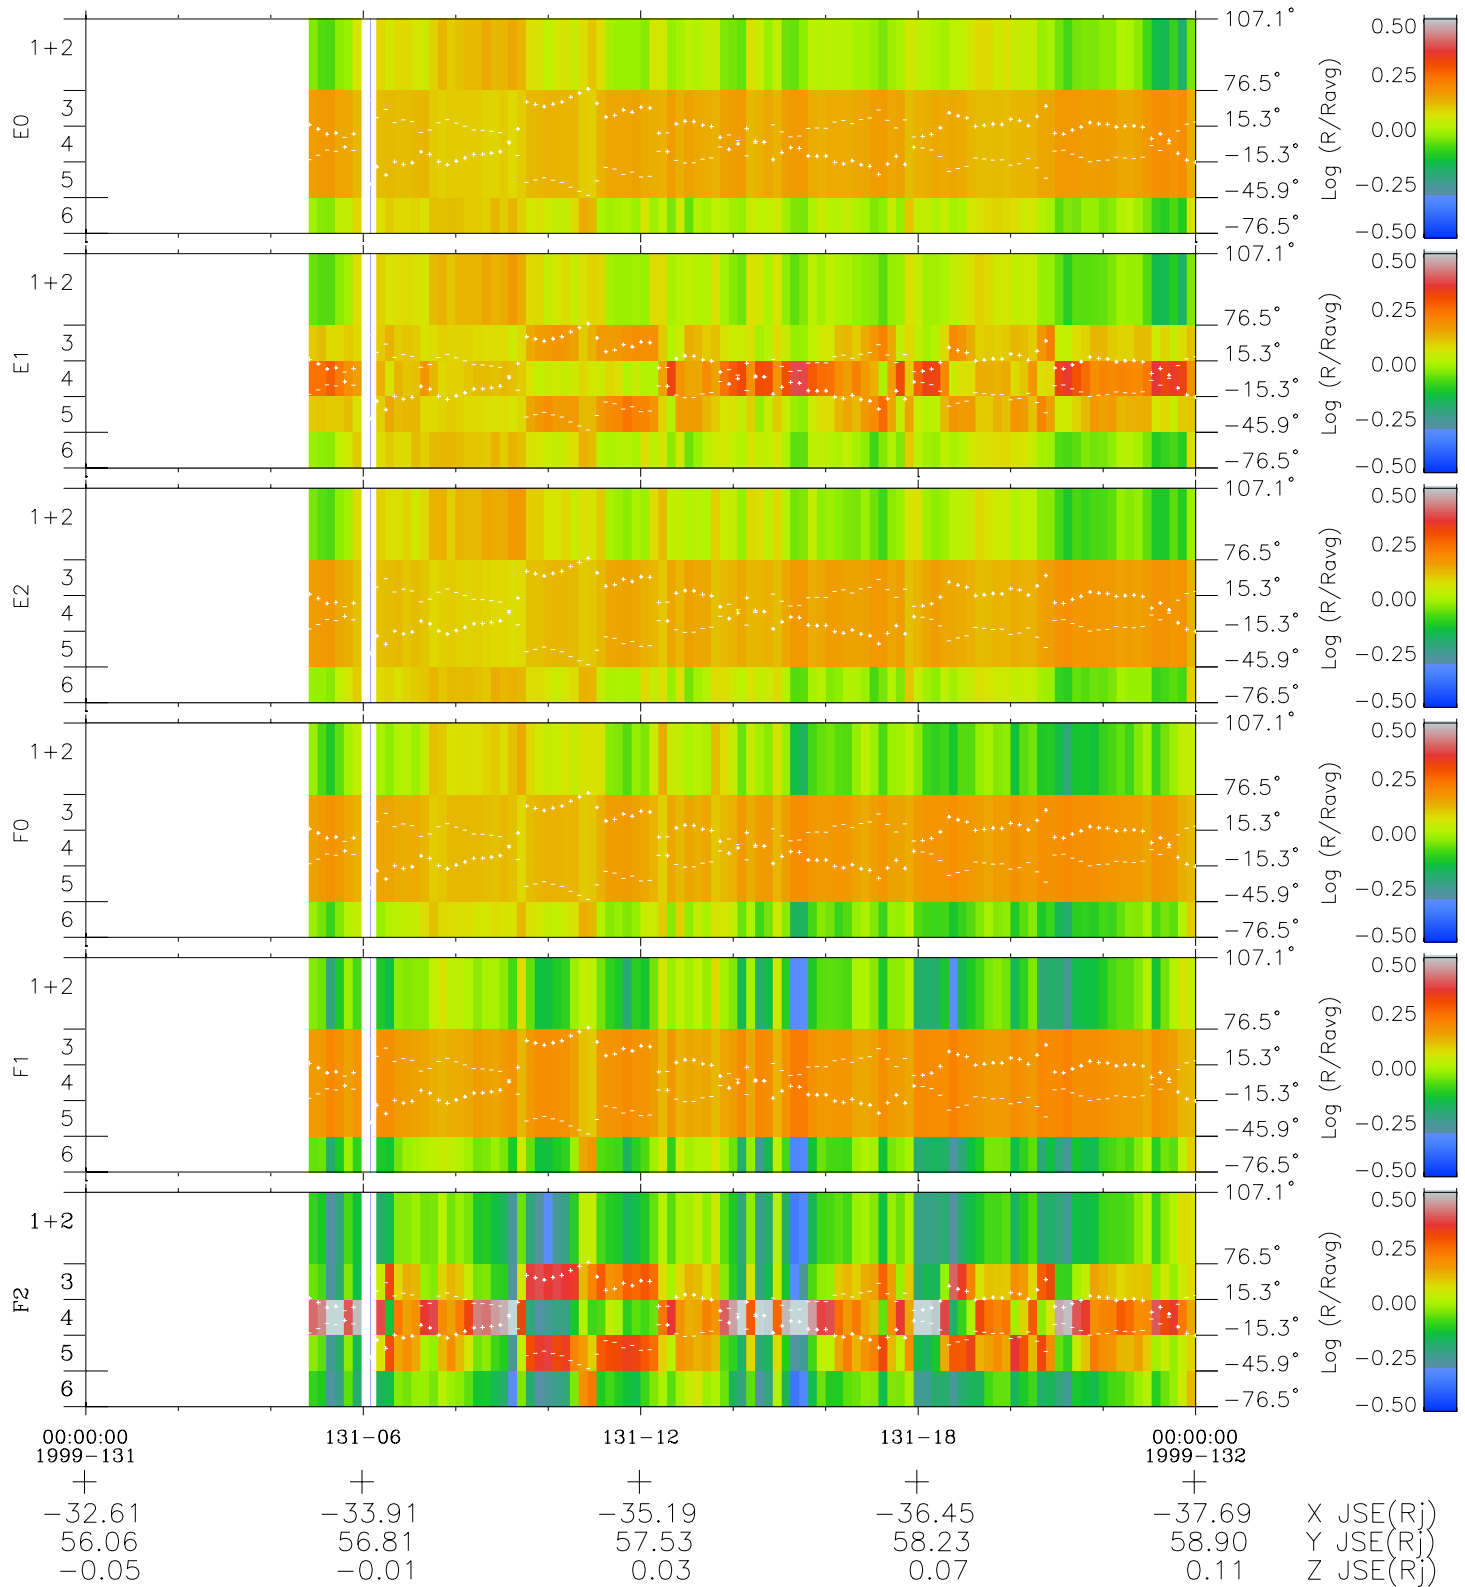

Galileo EPD Real Elevation Anisotropies 99131

Software Version: RTELEV_MEAN V 1.20
Data Production: 06-03-00
Plot Production: Sun Sep 16 21:51:09 2001
Color File: wondr3
Geofactor File: 1.1

- ◇ = Jupiter look direction
- = Corotation look direction