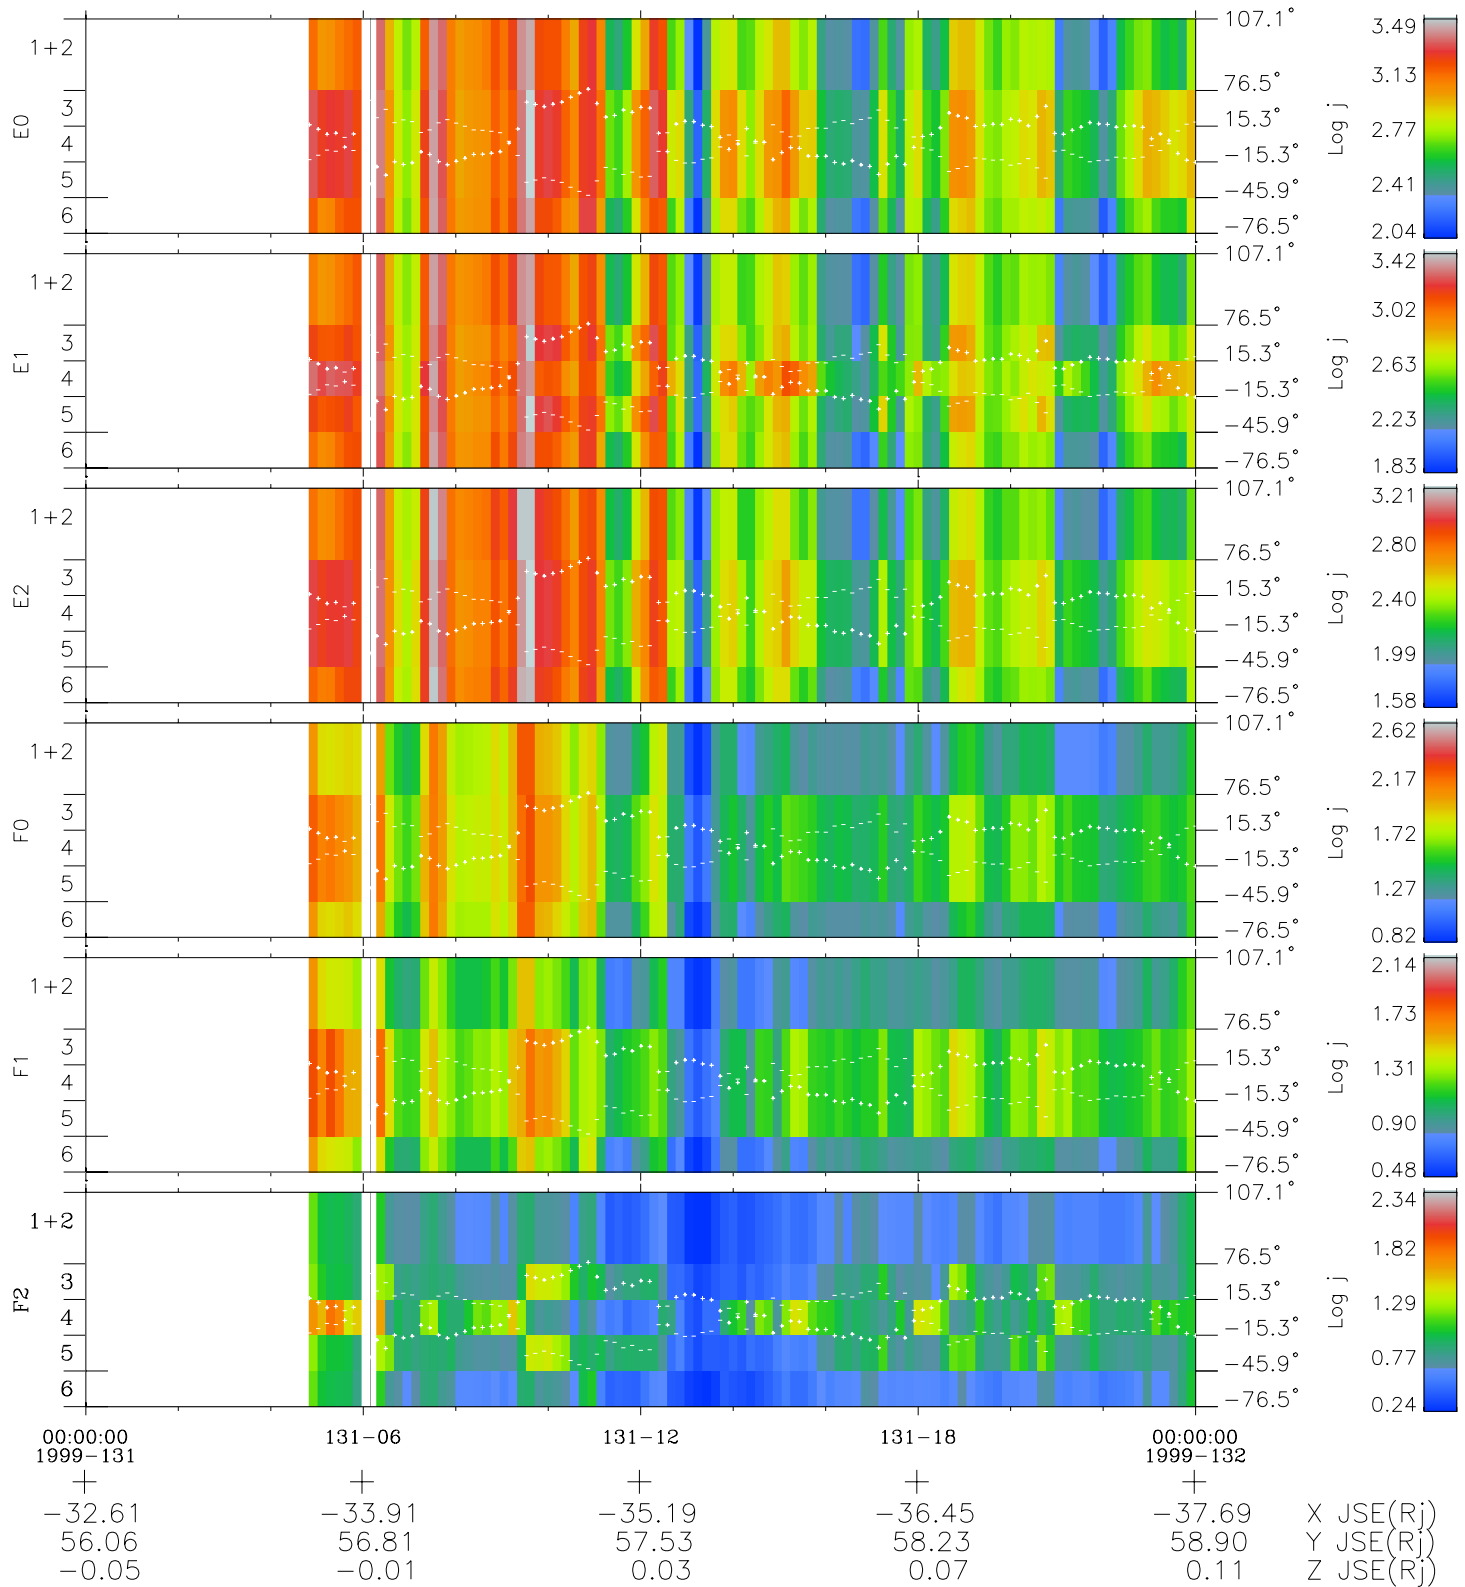

Galileo EPD Real Elevation Anisotropies 99131

Software Version: RTELEV_FLUX V 1.20
Data Production: 06-03-00
Plot Production: Sun Sep 16 21:51:18 2001
Color File: wondr3
Geofactor File: 1.1

- ◇ = Jupiter look direction
- = Corotation look direction