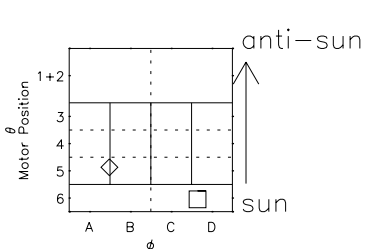

Galileo EPD Real Elevation Anisotropies 99131

Software Version: RTELEV_FLUX V 1.20
Data Production: 06-03-00
Plot Production: Sun Sep 16 21:51:18 2001
Color File: wondr3
Geofactor File: 1.1

- ◇ = Jupiter look direction
- = Corotation look direction