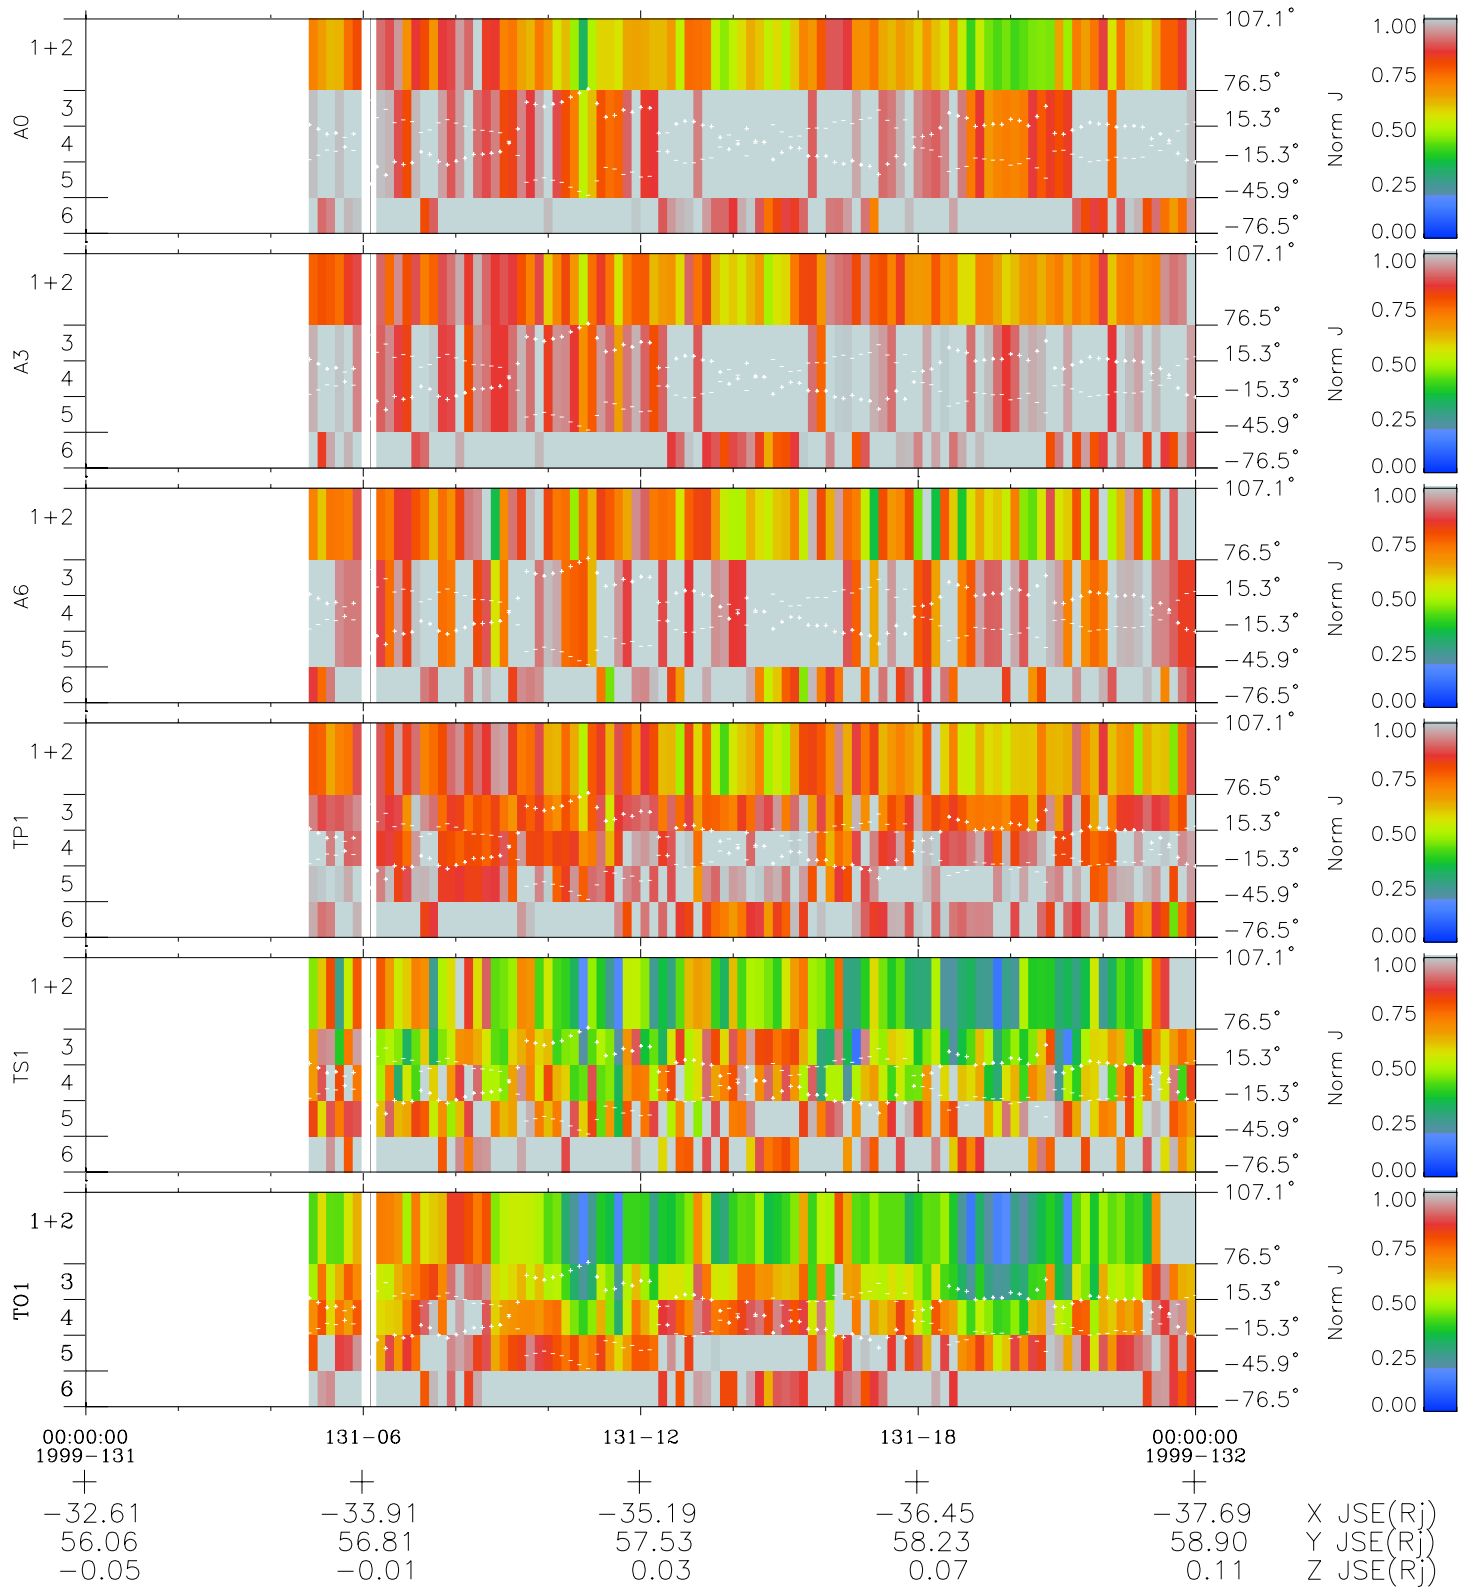

Galileo EPD Real Elevation Anisotropies 99131

Software Version: RTELEV_NORM V 1.20
Data Production: 06-03-00
Plot Production: Sun Sep 16 21:51:23 2001
Color File: wondr3
Geofactor File: 1.1

- ◇ = Jupiter look direction
- = Corotation look direction